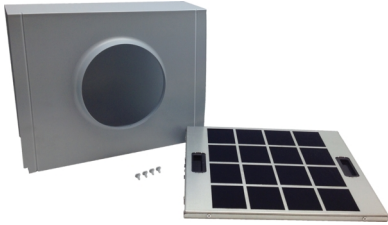

Recirculation Kit for Masterpiece® HMCB Chimney Wall Hood

Product Features

Notes: Please refer to installation instructions. Installation instructions are available at www.thermador.com. Specifications are correct at the time of printing. Thermador reserves the right to change product specifications and design at any time, without notice.

Product Features

Product group	Accessory
Brand	Thermador
SKU	RECHMCB
Internal article number	00000000000718493
EAN code	825225955924
Product packaging dimensions (HxWxD)	9 1/2" x 11" x 13 3/4"
Net weight	4.000
Gross weight	5.000
UPC code	825225955924
Product image	MCSA02757574_IMG_20180601_RECHMCB_RECHDDB_R