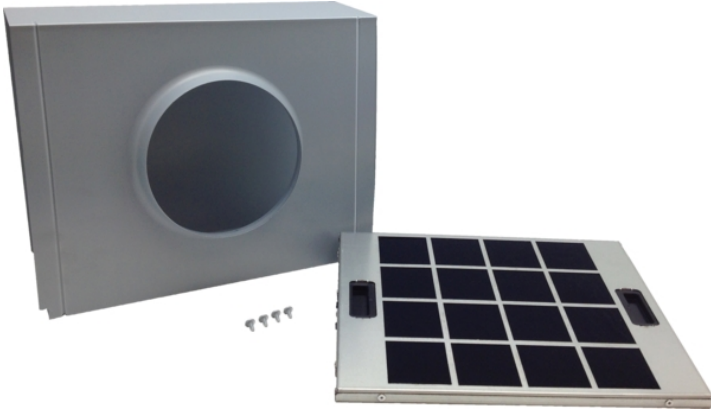

Recirculation Kit for Masterpiece® HMCB Chimney Wall Hood

Product Features

Notes: Please refer to installation instructions. Installation instructions are available at www.thermador.com. Specifications are correct at the time of printing. Thermador reserves the right to change product specifications and design at any time, without notice.

Product Features

Product group	Accessory
Brand	Thermador
SKU	RECHMCB
Internal article number	00000000000718493
EAN code	825225955924
Product packaging dimensions (HxWxD)	9 1/2" x 11" x 13 3/4"
Net weight	4.000
Gross weight	5.000
UPC code	825225955924
Product image	MCSA02757574_IMG_20180601_RECHMCB_RECHDDB_R