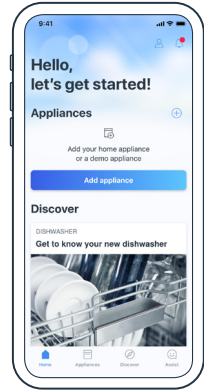

Quick Start Guide

Connect your dishwasher with Home Connect today

- 1 Download Home Connect app and follow the instructions

- 2 Scan here to connect with the Home Connect app

Your QR-Code | **Scan here**

Selected benefits of Home Connect:

- Remote Control:
Start or Stop a cycle
- Auto Reorder:
Keep dish tabs stocked through Amazon Dash*
- Remote Diagnostics:
Remote appliance assistance directly from our support team

* Disclaimer: only available in the United States.

Do you have questions or would like to contact the Home Connect service hotline?

Then visit us at www.home-connect.com

Guide d'installation

Connectez votre lave-vaisselle aujourd'hui avec Home Connect

- 1 Téléchargez l'appli Home Connect et suivez les instructions