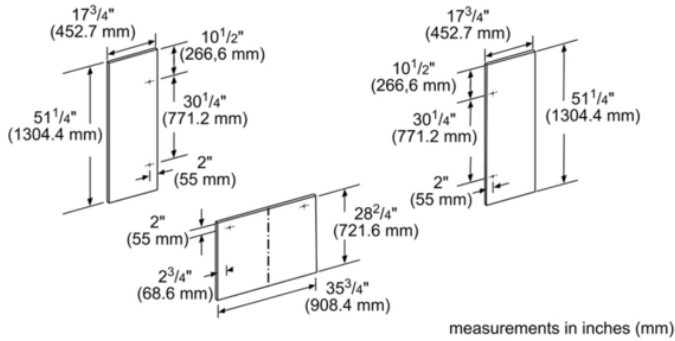

36" Stainless Steel Panel Set for French Door - Flat
TFL36IT800

Product Features

Notes: Please refer to installation instructions. Installation instructions are available at www.thermador.com. Specifications are correct at the time of printing. Thermador reserves the right to change product specifications and design at any time, without notice.

1 800 735 4328 | WWW.THERMADOR.COM | 1901 Main Street, Suite 600 Irvine, CA 92614

©2023 BSH HOME APPLIANCES CORPORATION, ALL RIGHTS RESERVED LITHO DATE: 06/2023

36" Stainless Steel Panel Set for French Door - Flat
TFL36IT800

Product Features

Product group	Accessory
Brand	Thermador
SKU	TFL36IT800
Internal article number	TFL36IT800
EAN code	825225801573
Product packaging dimensions (HxWxD)	6.29 x 47.28 x 56.88
Net weight	69.000
Gross weight	95.000
Standard number of units per pallet	12
UPC code	825225801573
Product image	MCSA01996642_H4153_1393210_TFL36IT800_cmyl