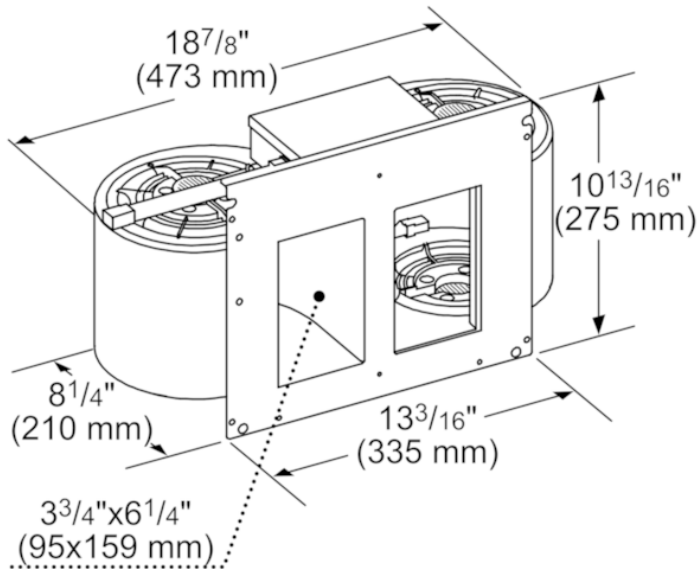

### Product Features

1000 CFM blower

Internal blower mounted within hood

Used with VCIN60RP Pro Custom Insert Hood and PH60GS Pro Grand Wall Hood

Notes: Please refer to installation instructions. Installation instructions are available at [www.thermador.com](http://www.thermador.com). Specifications are correct at the time of printing. Thermador reserves the right to change product specifications and design at any time, without notice.

## 1000 CFM Internal Blower

measurements in inches (mm)

### Product Features

Product group	Accessory
Brand	Thermador
SKU	VTN1090R
Internal article number	VTN1090R
EAN code	825225922087
Product packaging dimensions (HxWxD) (in)	12 3/16" x 20 1/16" x 13 3/8"
Net weight (lbs)	19
Gross weight (lbs)	21
UPC code	825225922087
Name of product image	MCSA02216245_i7494_1622012_VTN1090W_PAK