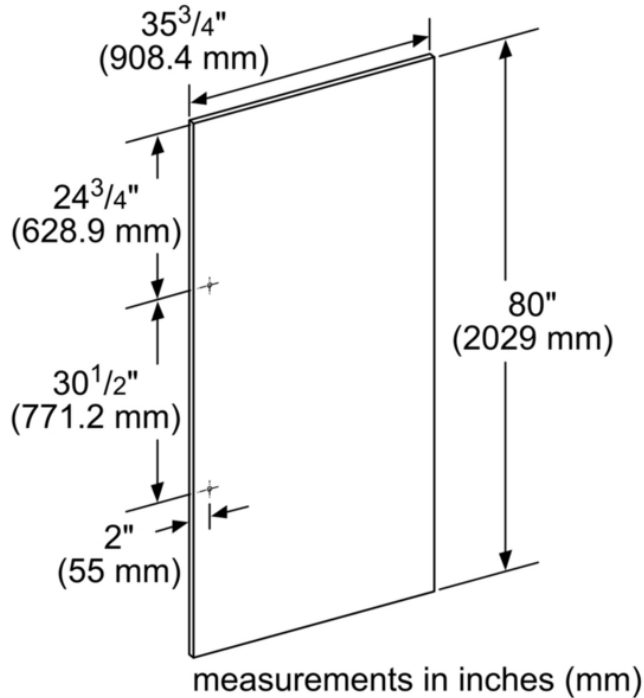

## 36" Flat Panel Stainless Steel

### Product Features

Product group	Accessory
Brand	Thermador
SKU	TFL36IR900
Internal article number	00000000000717523
EAN code	825225944935
Product packaging dimensions (HxWxD)	3.93 x 45.27 x 85.43
Net weight	61.000
Gross weight	81.000
UPC code	825225944935
Product image	MCSA02072649_H9427_1460403_TFL36IR900_cmyl