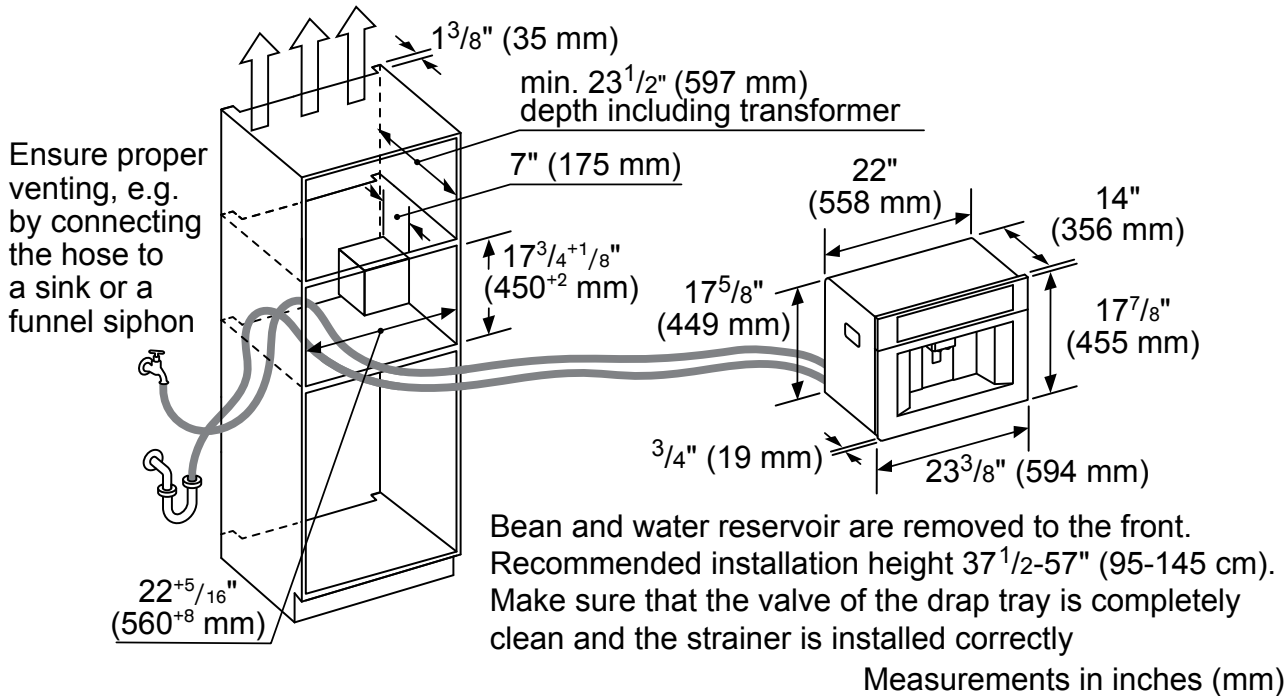

MASTERPIECE® & PROFESSIONAL SERIES

COFFEE MACHINE & CUTOUT DIMENSIONS

WATER AND ELECTRICAL CONNECTIONS

- (a) Water outlet (238 mm)
 - (b) Cold-water connection
 - (c) Electric terminal box
- Measurements in inches (mm)