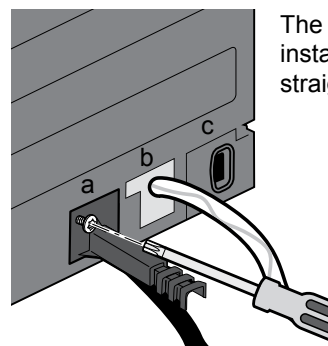

MASTERPIECE® & PROFESSIONAL SERIES

COFFEE MACHINE & CUTOUT DIMENSIONS

WATER AND ELECTRICAL CONNECTIONS

- (a) Water outlet (238 mm)
 - (b) Cold-water connection
 - (c) Electric terminal box
- Measurements in inches (mm)