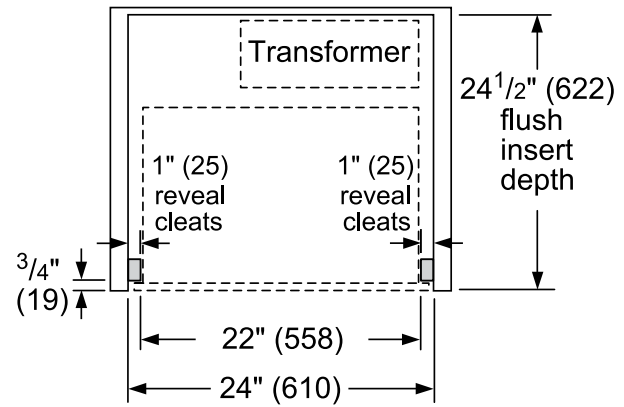

measurements in inches (mm)

These warranties give you specific legal rights and you may have other rights that vary from state to state. Limited warranty from date of delivery. For complete warranty details, refer to your Use & Care manual, or ask your dealer.

Specifications are for planning purposes only. Refer to installation instructions and consult your countertop supplier prior to making counter opening. Consult with a heating and ventilation engineer for your specific ventilation requirements. For the most detailed information, refer to installation instructions accompanying product or write to Thermador indicating the model number. Specifications are correct at time of printing. Thermador reserves the right to change product specifications or design without notice. Some models are certified for use in Canada. Thermador is not responsible for products that are transported from the U.S. for use in Canada.