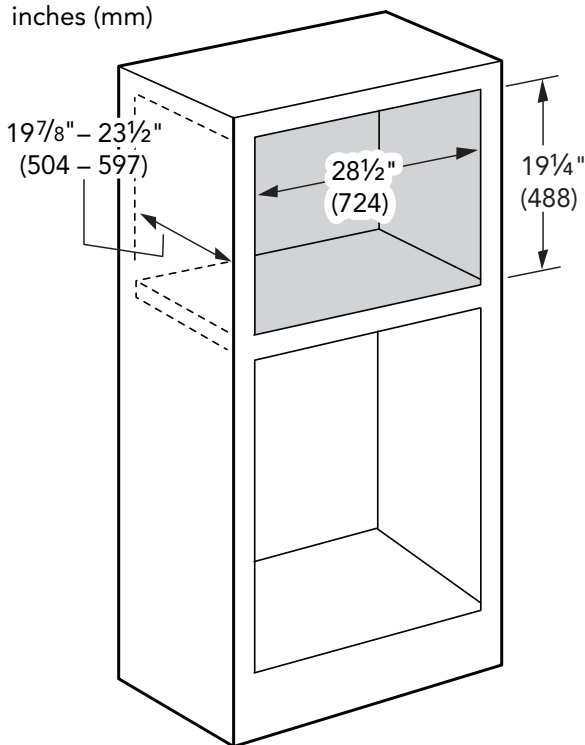

MASTERPIECE® & PROFESSIONAL SERIES

FLUSH INSTALL WITH OPTIONAL 30-INCH TRIM KIT TCMTK30RS

inches (mm)

NOTE: * Flush installation requires a 5/16" (8 mm) high x 28 1/2" (724 mm) wide x 22 1/2" (571 mm) deep baseplate underneath the unit body.

CUTOUT DIMENSIONS WITH OPTIONAL 30-INCH TRIM KIT TCMTK30RS

inches (mm)

inches (mm)

TCM24PS

24-INCH BUILT-IN COFFEE MACHINE PLUMBED WITH HOME CONNECT®

MASTERPIECE® & PROFESSIONAL SERIES

FLUSH INSTALL

Side View