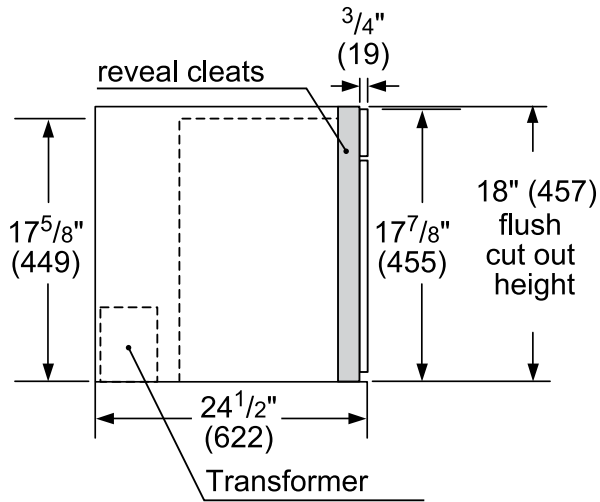

MASTERPIECE® & PROFESSIONAL SERIES

FLUSH INSTALL WITH OPTIONAL 30-INCH TRIM KIT TCMTK30RS

inches (mm)

NOTE: * Flush installation requires a 5/16" (8 mm) high x 28 1/2" (724 mm) wide x 22 1/2" (571 mm) deep baseplate underneath the unit body.

CUTOUT DIMENSIONS WITH OPTIONAL 30-INCH TRIM KIT TCMTK30RS

inches (mm)

inches (mm)

TCM24PS

24-INCH BUILT-IN COFFEE MACHINE PLUMBED WITH HOME CONNECT®

MASTERPIECE® & PROFESSIONAL SERIES

FLUSH INSTALL

Side View

measurements in inches (mm)

Top View

measurements in inches (mm)

These warranties give you specific legal rights and you may have other rights that vary from state to state. Limited warranty from date of delivery. For complete warranty details, refer to your Use & Care manual, or ask your dealer.