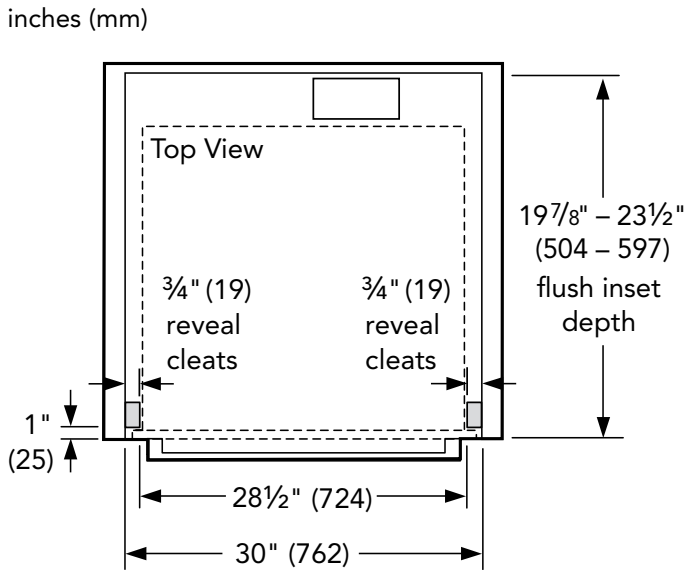

MASTERPIECE® & PROFESSIONAL SERIES

COFFEE MACHINE & CUTOUT DIMENSIONS

WATER AND ELECTRICAL CONNECTIONS

- (a) Water outlet (238 mm)
 - (b) Cold-water connection
 - (c) Electric terminal box
- Measurements in inches (mm)

There should be no loops, clews, double siphon or sagging in the drain hose that can interfere with water flow or cause water accumulation in the drain hose.

TCM24PS

24-INCH BUILT-IN COFFEE MACHINE PLUMBED WITH HOME CONNECT®

MASTERPIECE® & PROFESSIONAL SERIES

FLUSH INSTALL WITH OPTIONAL 30-INCH TRIM KIT TCMTK30RS

inches (mm)

NOTE: * Flush installation requires a 5/16" (8 mm) high x 28 1/2" (724 mm) wide x 22 1/2" (571 mm) deep baseplate underneath the unit body.