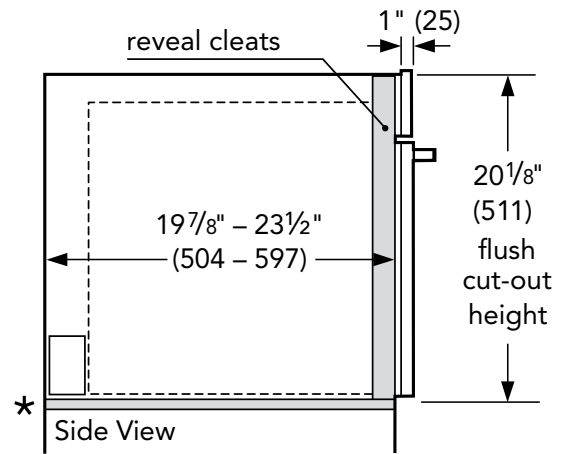

MASTERPIECE® & PROFESSIONAL SERIES

COFFEE MACHINE & CUTOUT DIMENSIONS

WATER AND ELECTRICAL CONNECTIONS

- (a) Water outlet (238 mm)
 - (b) Cold-water connection
 - (c) Electric terminal box
- Measurements in inches (mm)

MASTERPIECE® & PROFESSIONAL SERIES

FLUSH INSTALL WITH OPTIONAL 30-INCH TRIM KIT TCMTK30RS

inches (mm)

NOTE: * Flush installation requires a 5/16" (8 mm) high x 28 1/2" (724 mm) wide x 22 1/2" (571 mm) deep baseplate underneath the unit body.