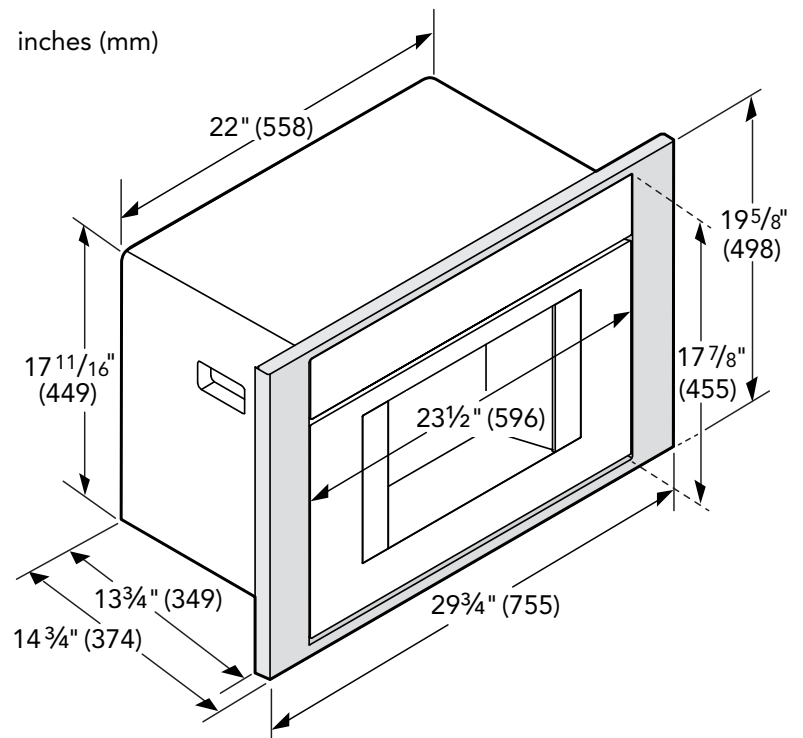

MASTERPIECE® & PROFESSIONAL SERIES

FLUSH INSTALL WITH OPTIONAL 30-INCH TRIM KIT TCMTK30RS

inches (mm)

NOTE: * Flush installation requires a 5/16" (8 mm) high x 28 1/2" (724 mm) wide x 22 1/2" (571 mm) deep baseplate underneath the unit body.

CUTOUT DIMENSIONS WITH OPTIONAL 30-INCH TRIM KIT TCMTK30RS

inches (mm)

inches (mm)

TCM24PS

24-INCH BUILT-IN COFFEE MACHINE PLUMBED WITH HOME CONNECT®

MASTERPIECE® & PROFESSIONAL SERIES

FLUSH INSTALL

Side View