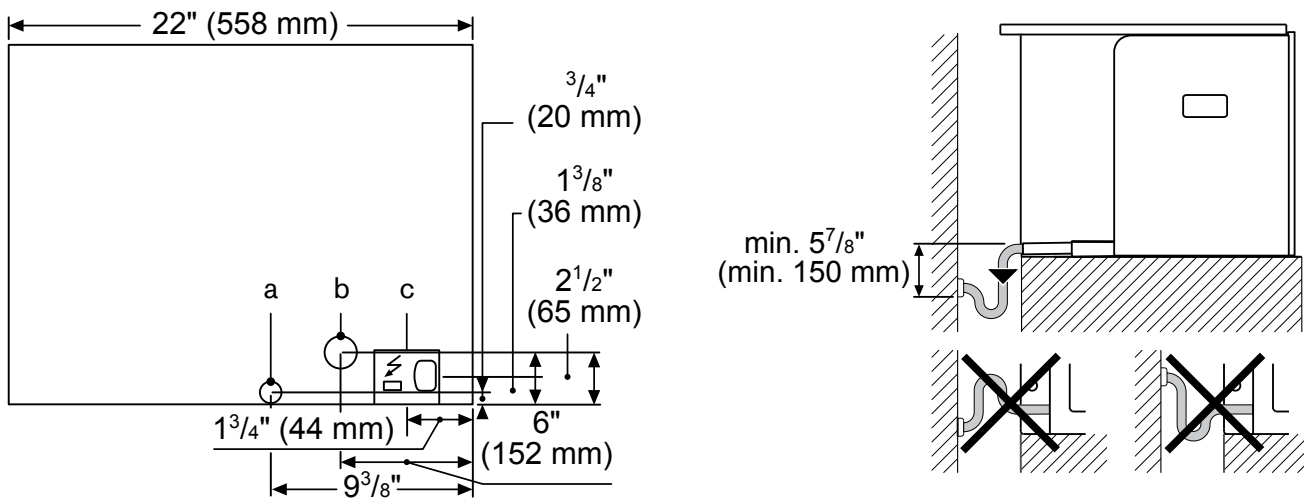

DESIGN ELEMENTS

Display	Multilingual TFT Color Screen
Beverage Dispenser	Adjustable to Fit Tall Cups
Flush Installation	Yes

TECHNICAL DETAILS

Watts (W)	1,600 W
Circuit Breaker (A)	15 A
Current (A)	10 V
Volts (V)	120 V
Plug Type	NEMA 5-15R, 2-Pole 3-Wire Grounding
Power Cord Length (in.)	39"
Drain Hose Length (in.)	67"
Water Inlet Length (in.)	65" (extendable** by stretching to 118")
Drain Hose Inlet Diameter	3/4"
Energy Source	Electric
Pump Pressure (Bar)	275 psi (19 bar)

DIMENSIONS & WEIGHT

Overall Appliance Dimensions (HxWxD) (in)	17 7/8" x 23 3/8" x 14"
Net Weight (lbs)	43 lbs*

WARRANTY

Limited Warranty, Entire Appliance, Parts and Labor	2 Year
---	--------

*Not including transformer

MASTERPIECE® & PROFESSIONAL SERIES

COFFEE MACHINE & CUTOUT DIMENSIONS

WATER AND ELECTRICAL CONNECTIONS

- (a) Water outlet (238 mm)
 - (b) Cold-water connection
 - (c) Electric terminal box
- Measurements in inches (mm)