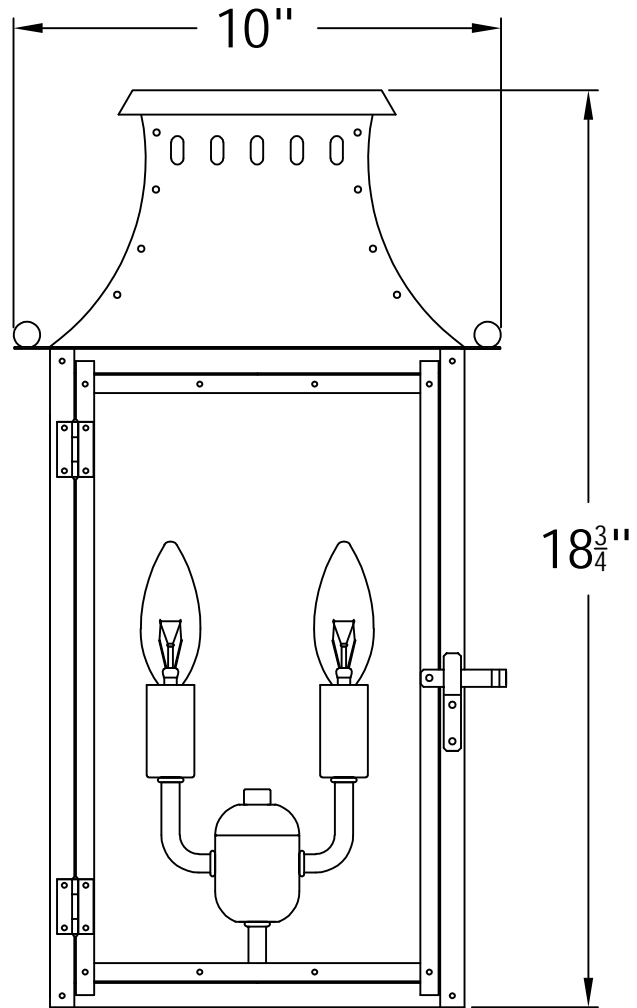

YORKTOWN 19 Electric(YK-19E)

The CopperSmith (BDT)

Product Description	Drawing Description	9152 Hard Drive
Sockets:2-E12 Candelabra	REV:A/0	Foley Alabama 36536
Watts:2-60W	Date:04/15/2021	SKU Number:YK-19E
	Drawing by:Jason Huang	Product Name:Yorktown 19 Electric