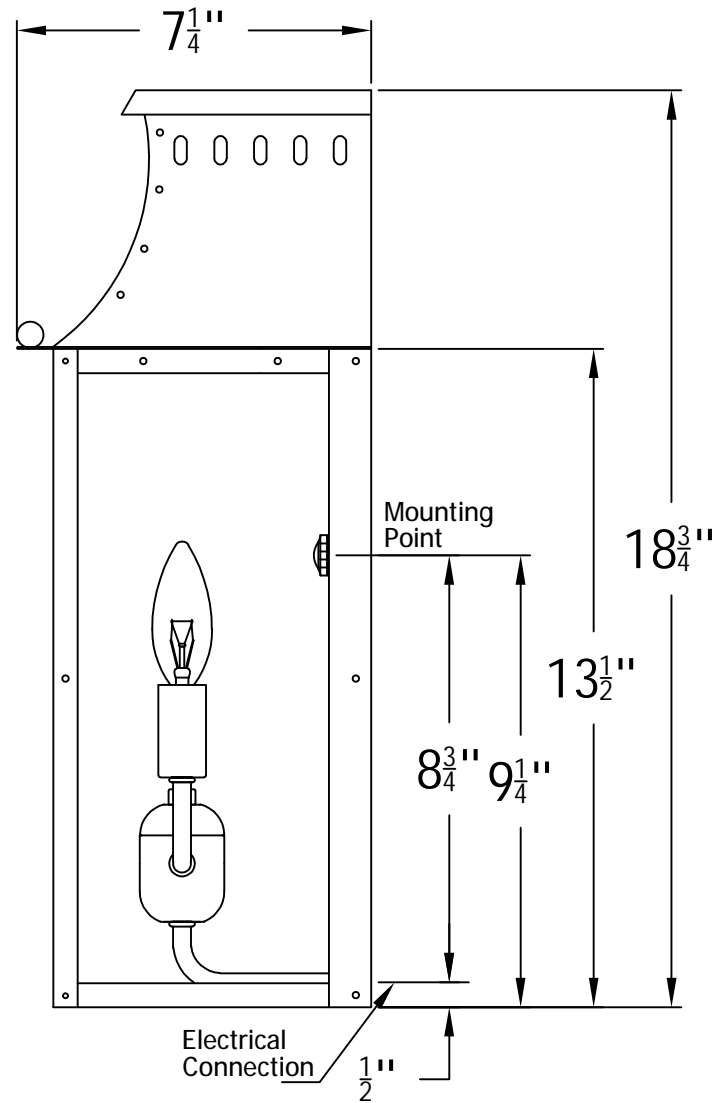

YORKTOWN 19 Electric(YK-19E)

The CopperSmith (BDT)

Product Description	Drawing Description	9152 Hard Drive
Sockets:2-E12 Candelabra	REV:A/0	Foley Alabama 36536
Watts:2-60W	Date:04/15/2021	SKU Number:YK-19E
	Drawing by:Jason Huang	Product Name:Yorktown 19 Electric