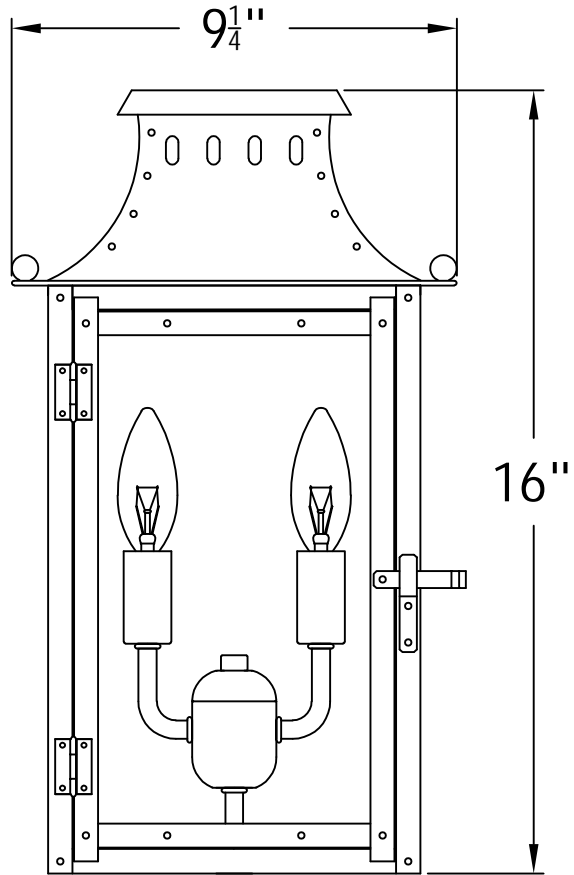

YORKTOWN 16 Electric(YK-16E)

The CopperSmith (BDT)

Product Description	Drawing Description	9152 Hard Drive
Sockets:2-E12 Candelabra	REV:A/0	Foley Alabama 36536
Watts:2-60W	Date:04/14/2021	SKU Number:YK-16E
	Drawing by:Jason Huang	Product Name:Yorktown 16 Electric