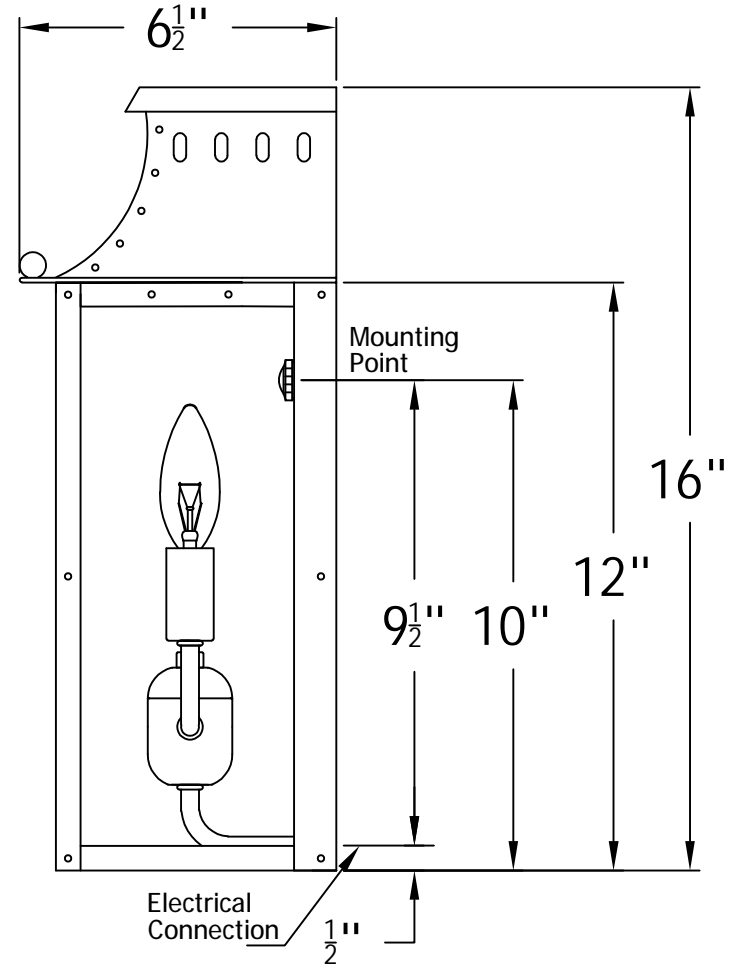

YORKTOWN 16 Electric(YK-16E)

The CopperSmith (BDT)

Product Description	Drawing Description	9152 Hard Drive
Sockets:2-E12 Candelabra	REV:A/0	Foley Alabama 36536
Watts:2-60W	Date:04/14/2021	SKU Number:YK-16E
	Drawing by:Jason Huang	Product Name:Yorktown 16 Electric