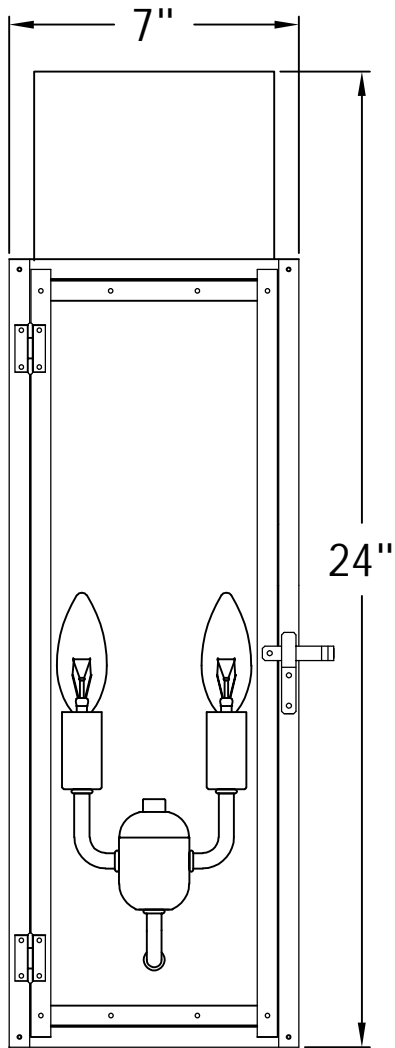

WHITNEY 24 Electric(WT-24E)

The CopperSmith (BDT)

Product Description	Drawing Description	9152 Hard Drive
Sockets:2-E12 Candelabra	REV:A/0	Foley Alabama 36536
Watts:2-60W	Date:04/17/2021	SKU Number:WT-24E
	Drawing by:Jason Huang	Product Name:Whitney 24 Electric