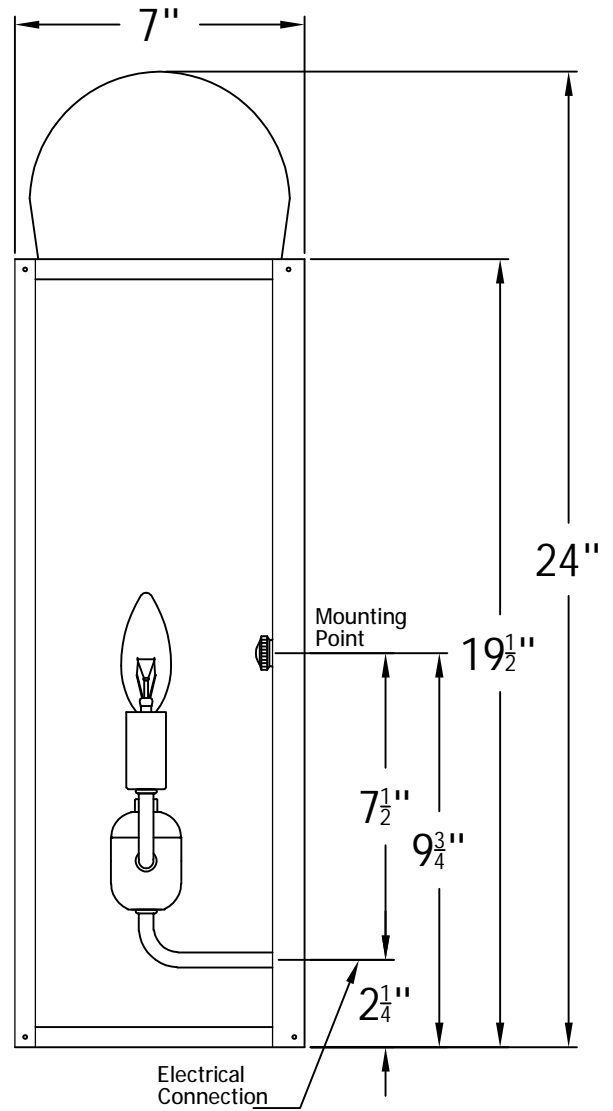

WHITNEY 24 Electric(WT-24E)

The CopperSmith (BDT)

Product Description	Drawing Description	9152 Hard Drive
Sockets:2-E12 Candelabra	REV:A/0	Foley Alabama 36536
Watts:2-60W	Date:04/17/2021	SKU Number:WT-24E
	Drawing by:Jason Huang	Product Name:Whitney 24 Electric