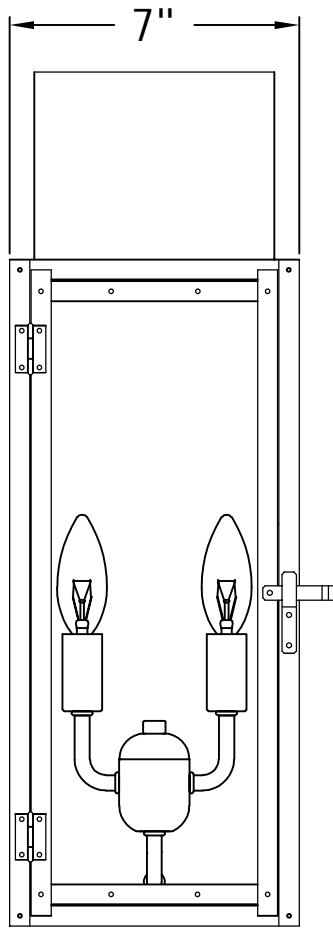

WHITNEY 21 Electric(WT-21E)

The CopperSmith (BDT)

Product Description	Drawing Description	9152 Hard Drive
Sockets:2-E12 Candelabra	REV:A/0	Foley Alabama 36536
Watts:2-60W	Date:04/17/2021	SKU Number:WT-21E
	Drawing by:Jason Huang	Product Name:Whitney 21 Electric