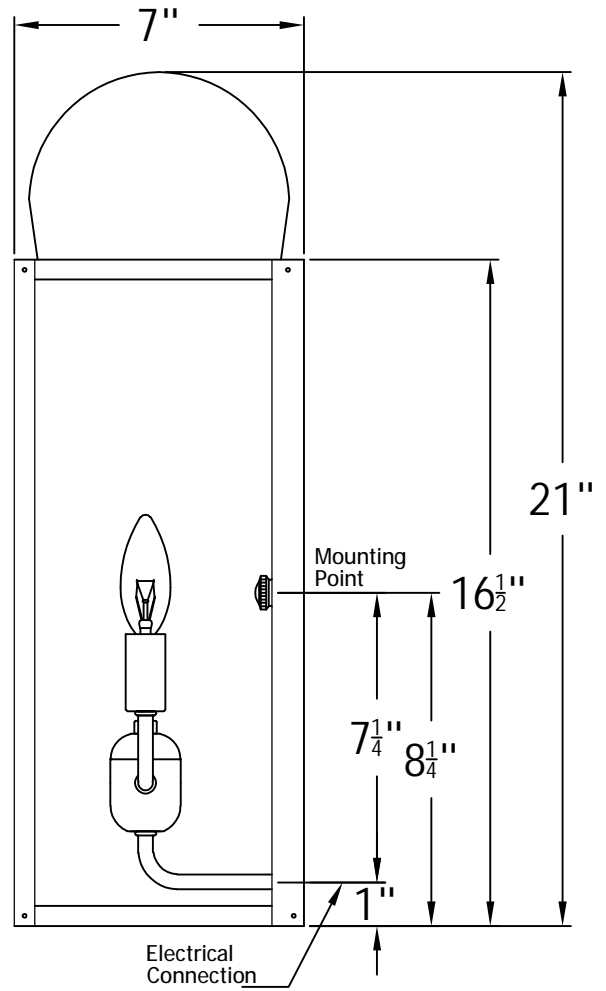

WHITNEY 21 Electric(WT-21E)

The CopperSmith (BDT)

Product Description	Drawing Description	9152 Hard Drive
Sockets:2-E12 Candelabra	REV:A/0	Foley Alabama 36536
Watts:2-60W	Date:04/17/2021	SKU Number:WT-21E
	Drawing by:Jason Huang	Product Name:Whitney 21 Electric