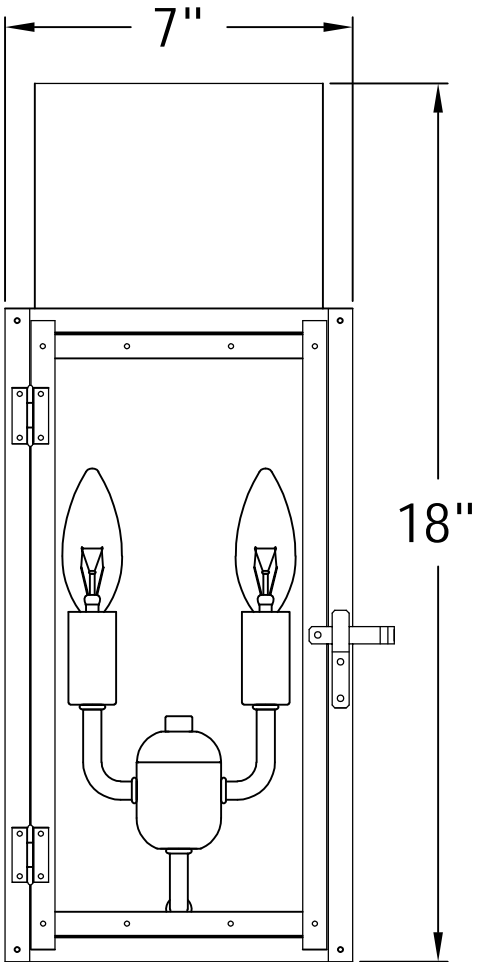

WHITNEY 18 Electric(WT-18E)

The CopperSmith (BDT)

Product Description	Drawing Description	9152 Hard Drive
Sockets:2-E12 Candelabra	REV:A/0	Foley Alabama 36536
Watts:2-60W	Date:04/17/2021	SKU Number:WT-18E
	Drawing by:Jason Huang	Product Name:Whitney 18 Electric