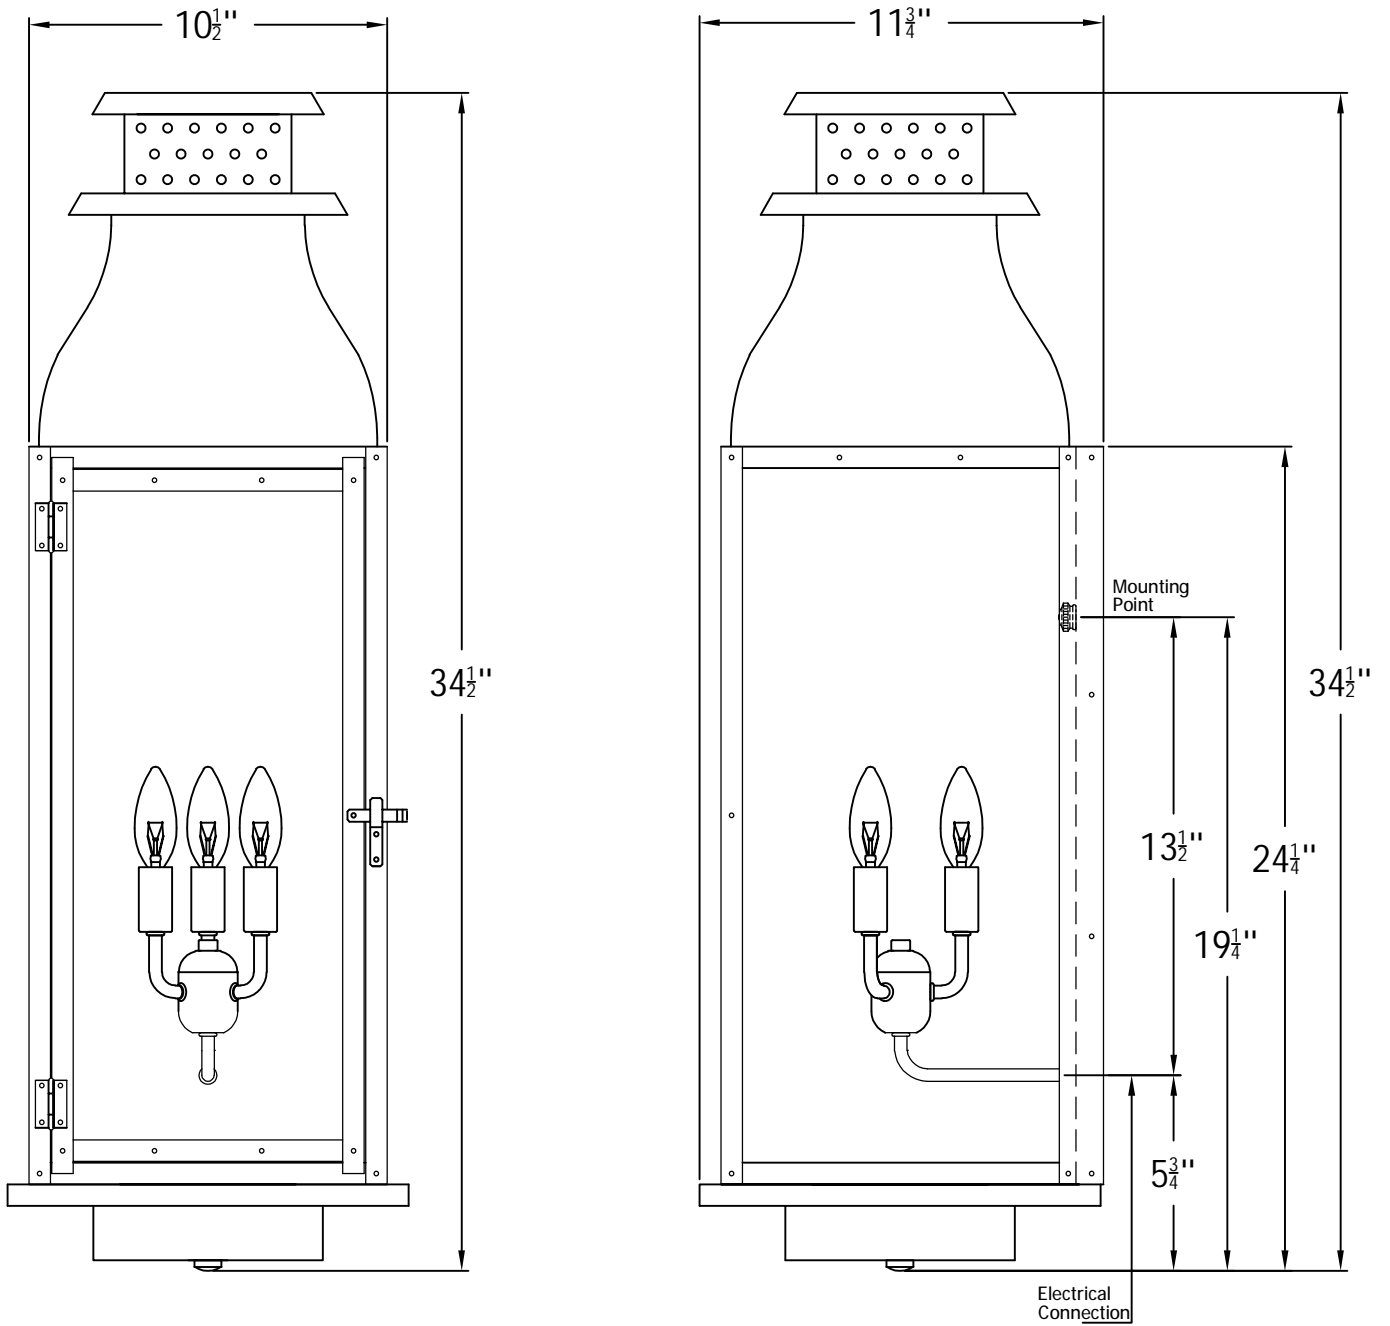

# WATER STREET 35 Electric(WS-35E)

## The CopperSmith (BDT)

		9152 Hard Drive
Product Description	Drawing Description	Foley Alabama 36536
Sockets:3-E12 Candelabra	REV:A/0	
Watts:3-60W	Date:04/16/2021	SKU Number:WS-35E
	Drawing by:Jason Huang	Product Name:Water Street 35 Electric