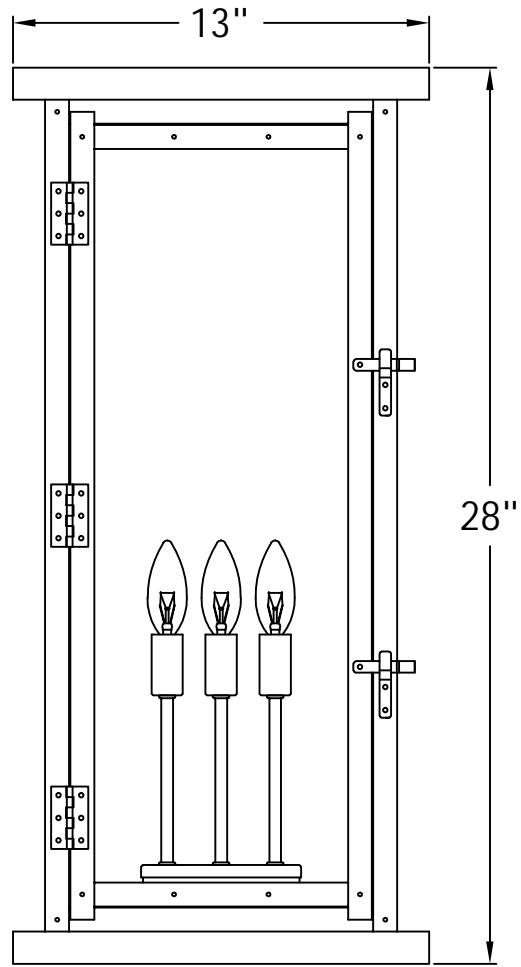

VIEIRA 29 Electric (VR-29E)

The CopperSmith

Product Description	Drawing Description	9152 Hard Drive
Sockets:3-E12 Candelabra	REV:A/0	Foley Alabama 36536
Watts:3-60W	Date:11/13/2021	SKU Number:VR-29E
	Drawing by:Jason Huang	Product Name:Vieira 29 Electric