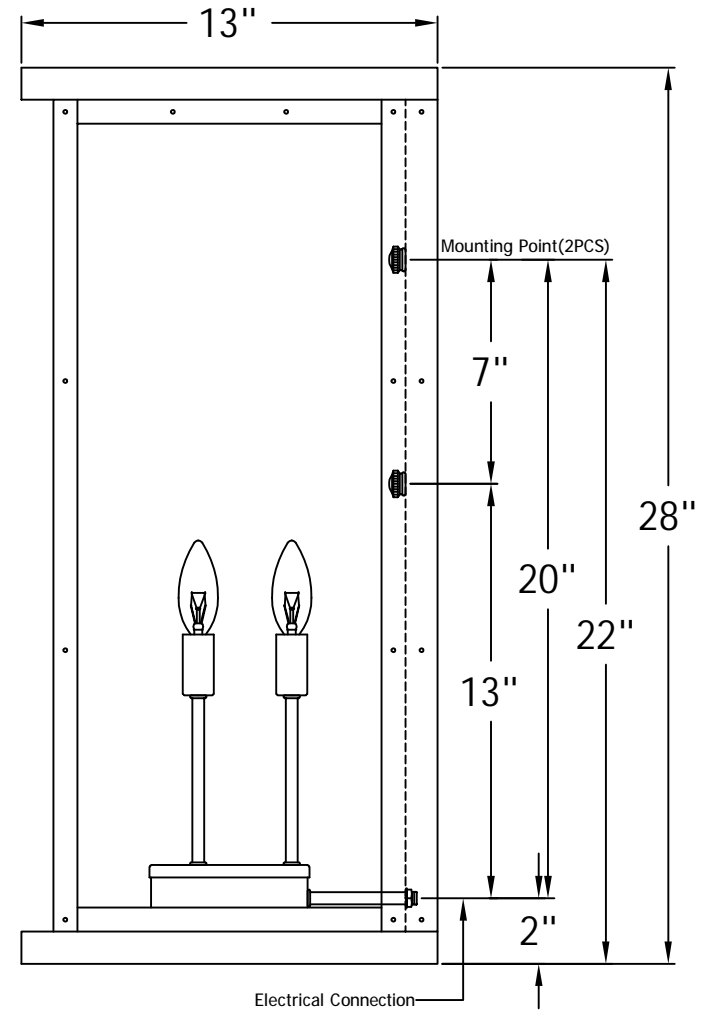

VIEIRA 29 Electric (VR-29E)

The CopperSmith

Product Description	Drawing Description	9152 Hard Drive
Sockets:3-E12 Candelabra	REV:A/0	Foley Alabama 36536
Watts:3-60W	Date:11/13/2021	SKU Number:VR-29E
	Drawing by:Jason Huang	Product Name:Vieira 29 Electric