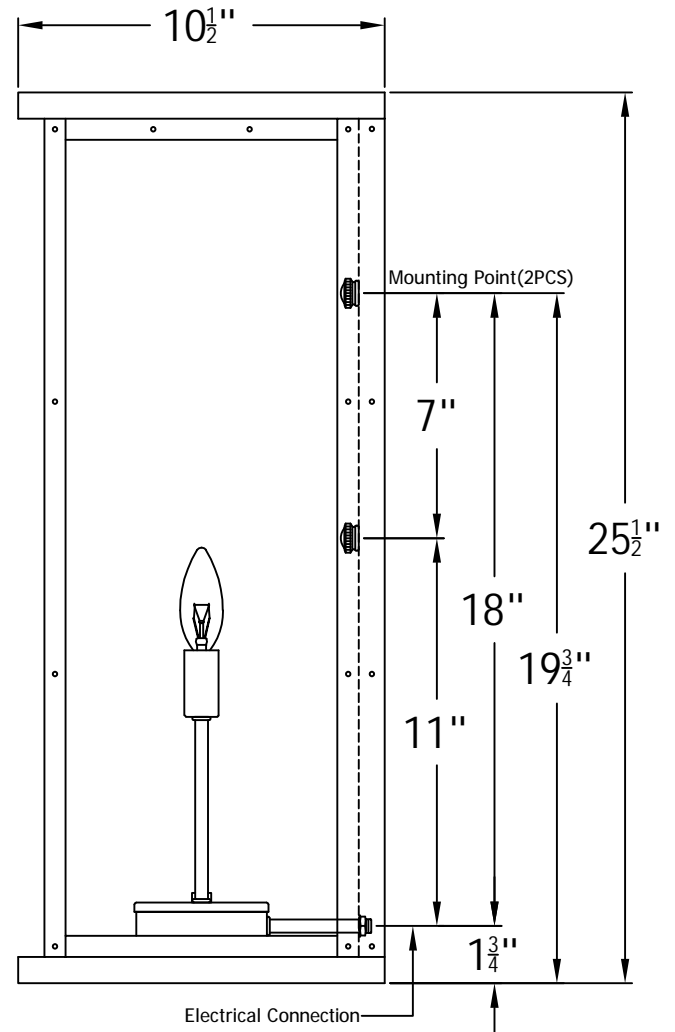

VIEIRA 25 Electric (VR-25E)

The CopperSmith

Product Description	Drawing Description	9152 Hard Drive
Sockets:2-E12 Candelabra	REV:A/0	Foley Alabama 36536
Watts:2-60W	Date:11/13/2021	SKU Number:VR-25E
	Drawing by:Jason Huang	Product Name:Vieira 25 Electric