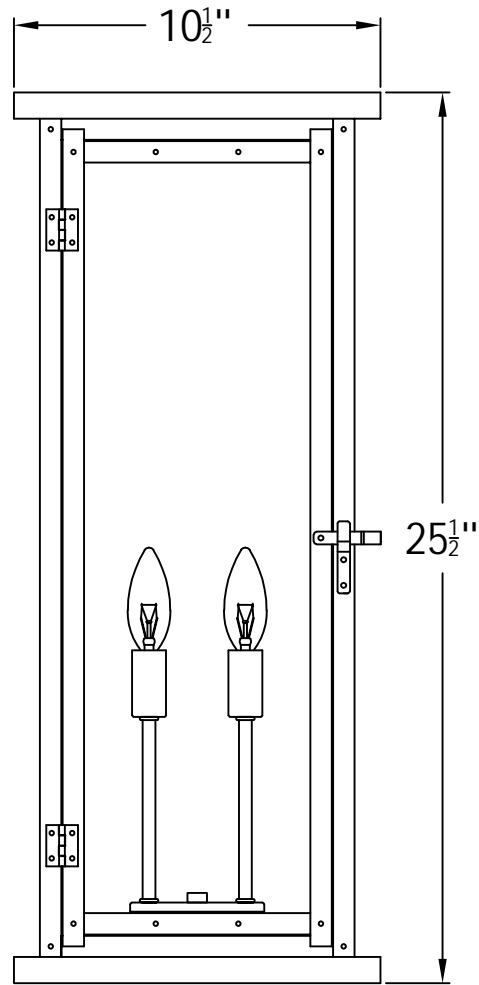

VIEIRA 25 Electric (VR-25E)

The CopperSmith

Product Description	Drawing Description	9152 Hard Drive
Sockets:2-E12 Candelabra	REV:A/0	Foley Alabama 36536
Watts:2-60W	Date:11/13/2021	SKU Number:VR-25E
	Drawing by:Jason Huang	Product Name:Vieira 25 Electric