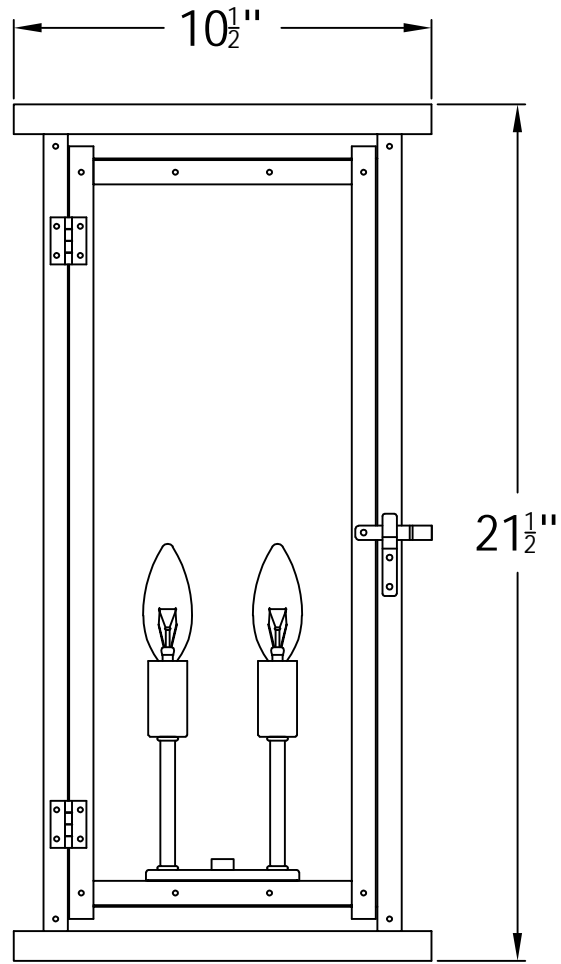

VIEIRA 22 Electric (VR-22E)

Electrical Connection

The CopperSmith

Product Description	Drawing Description	9152 Hard Drive
Sockets:2-E12 Candelabra	REV:A/0	Foley Alabama 36536
Watts:2-60W	Date:11/13/2021	SKU Number:VR-22E
	Drawing by:Jason Huang	Product Name:Vieira 22 Electric