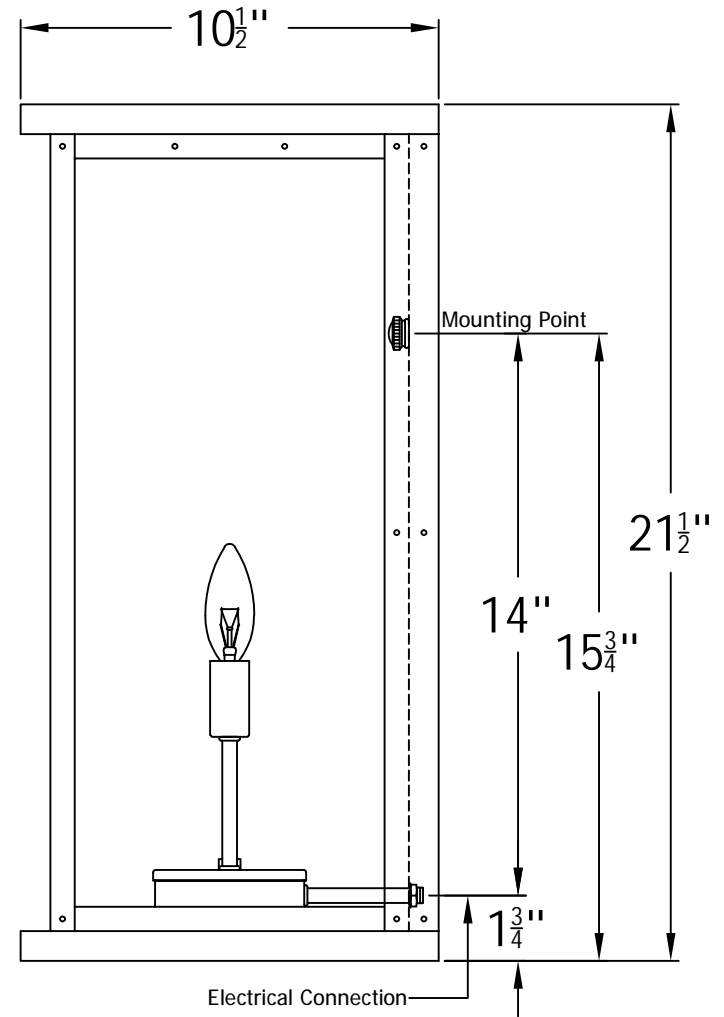

VIEIRA 22 Electric (VR-22E)

Electrical Connection

The CopperSmith

Product Description	Drawing Description	9152 Hard Drive
Sockets:2-E12 Candelabra	REV:A/0	Foley Alabama 36536
Watts:2-60W	Date:11/13/2021	SKU Number:VR-22E
	Drawing by:Jason Huang	Product Name:Vieira 22 Electric