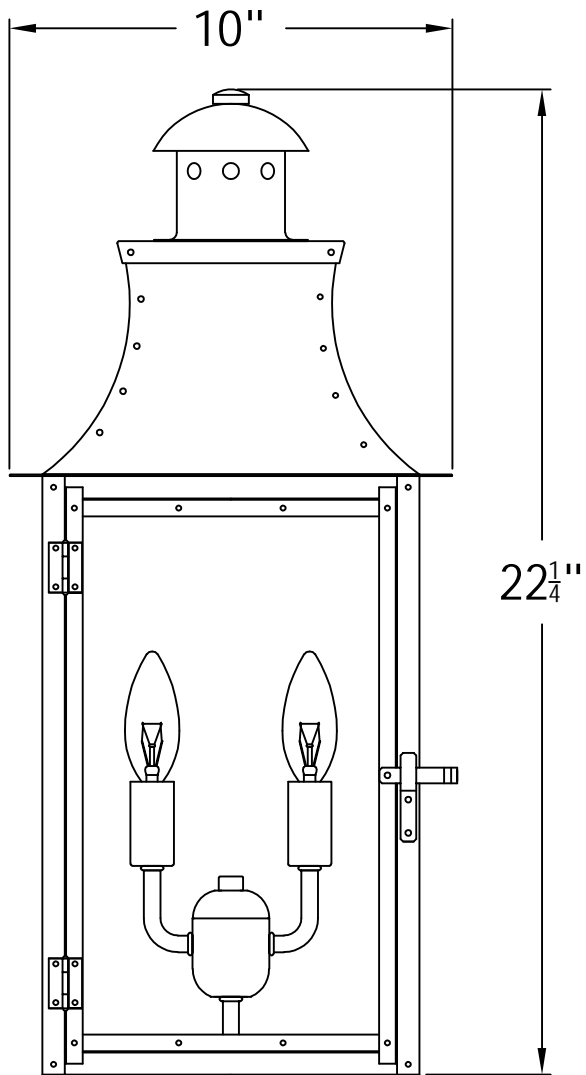

TERRA 22 Electric(TE-22E)

The CopperSmith (BDT)

Product Description	Drawing Description	9152 Hard Drive
Sockets:2-E12 Candelabra	REV:A/0	Foley Alabama 36536
Watts:2-60W	Date:04/15/2021	SKU Number:TE-22E
	Drawing by:Jason Huang	Product Name:Terra 22 Electric