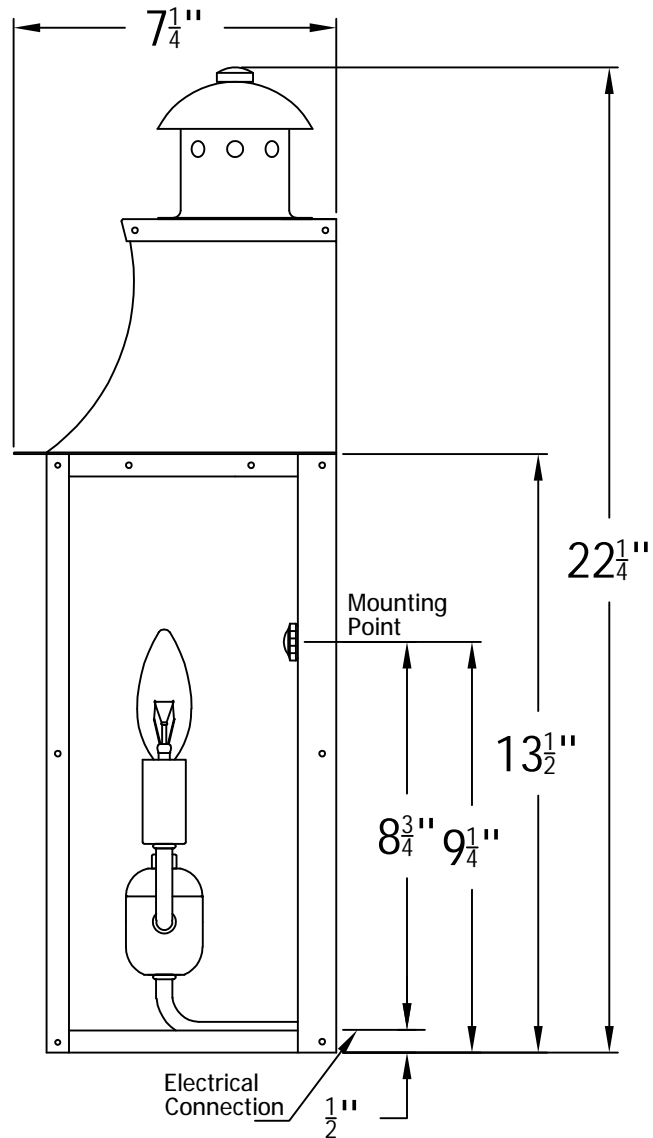

TERRA 22 Electric(TE-22E)

The CopperSmith (BDT)

Product Description	Drawing Description	9152 Hard Drive
Sockets:2-E12 Candelabra	REV:A/0	Foley Alabama 36536
Watts:2-60W	Date:04/15/2021	SKU Number:TE-22E
	Drawing by:Jason Huang	Product Name:Terra 22 Electric