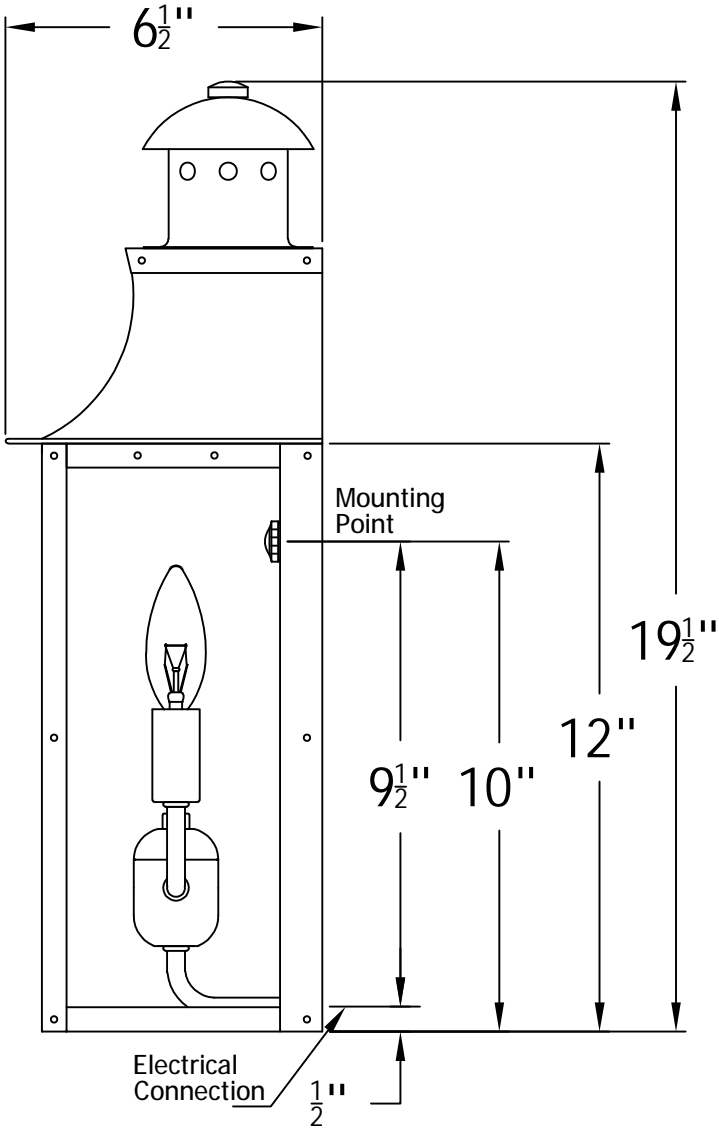

# TERRA 20 Electric(TE-20E)

## The CopperSmith (BDT)

Product Description	Drawing Description	9152 Hard Drive
Sockets:2-E12 Candelabra	REV:A/0	Foley Alabama 36536
Watts:2-60W	Date:04/15/2021	SKU Number:TE-20E
	Drawing by:Jason Huang	Product Name:Terra 20 Electric