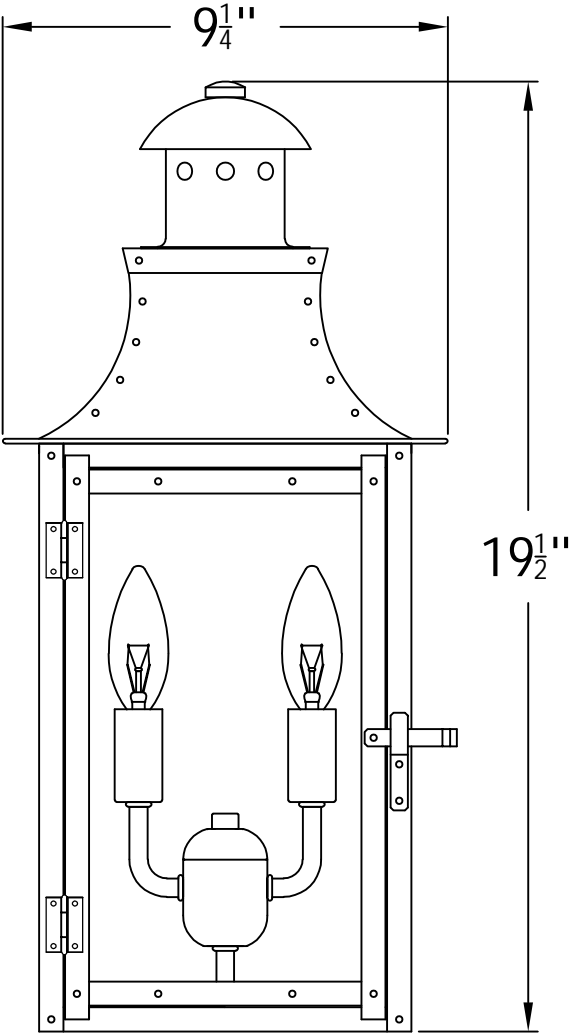

# TERRA 20 Electric(TE-20E)

## The CopperSmith (BDT)

Product Description	Drawing Description	9152 Hard Drive
Sockets:2-E12 Candelabra	REV:A/0	Foley Alabama 36536
Watts:2-60W	Date:04/15/2021	SKU Number:TE-20E
	Drawing by:Jason Huang	Product Name:Terra 20 Electric