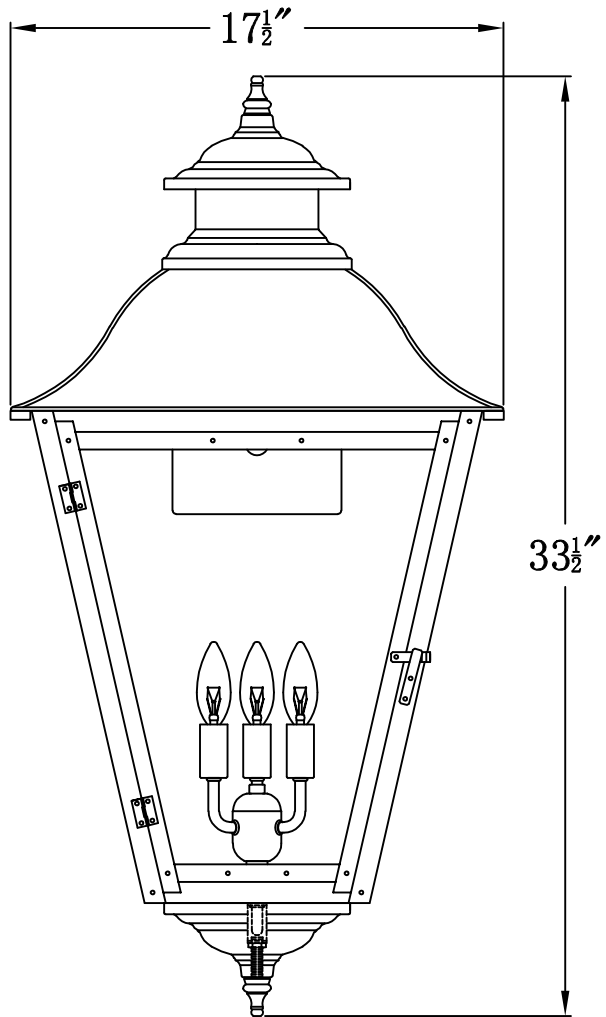

STATE STREET 44 Electric (SS-44E)
Standard Wall Mount

The CopperSmith

Product Description	Drawing Description	9152 Hard Drive
Sockets:3-E12 Candelabra	REV:A/0	Foley Alabama 36536
Watts:3-60W	Date:11/16/2021	SKU Number:SS-44E
	Drawing by:Jason Huang	Product Name:State Street 44 Electric