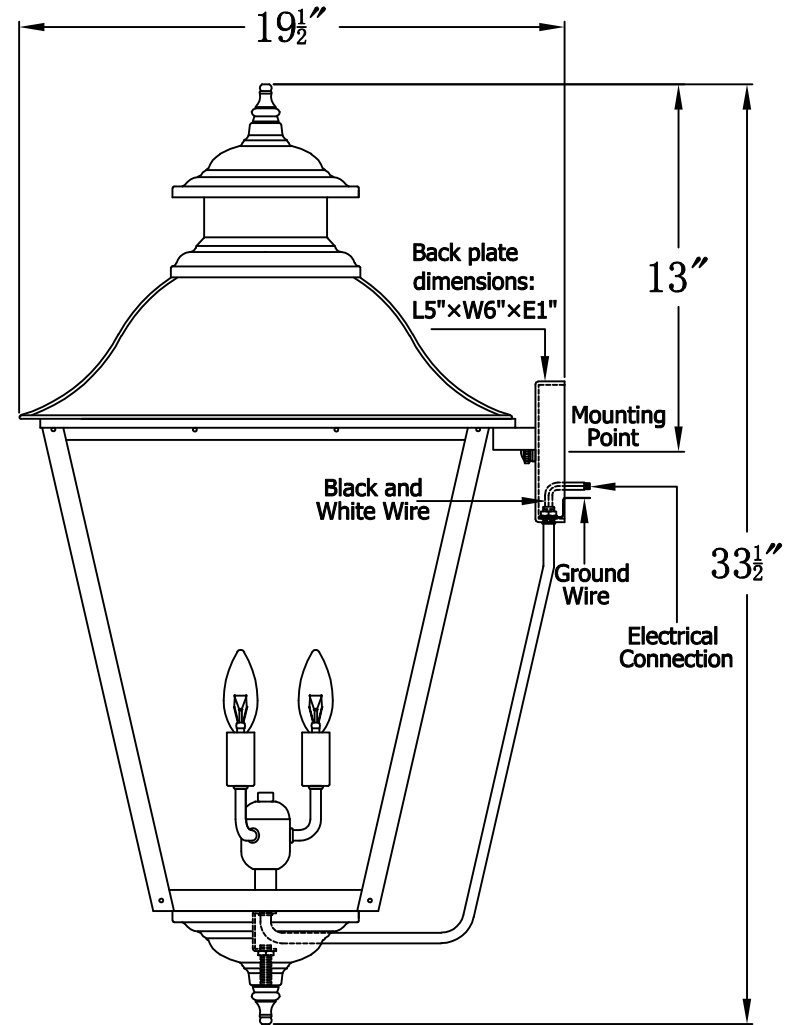

STATE STREET 44 Electric (SS-44E)
Standard Wall Mount

The CopperSmith

Product Description	Drawing Description	9152 Hard Drive
Sockets:3-E12 Candelabra	REV:A/0	Foley Alabama 36536
Watts:3-60W	Date:11/16/2021	SKU Number:SS-44E
	Drawing by:Jason Huang	Product Name:State Street 44 Electric