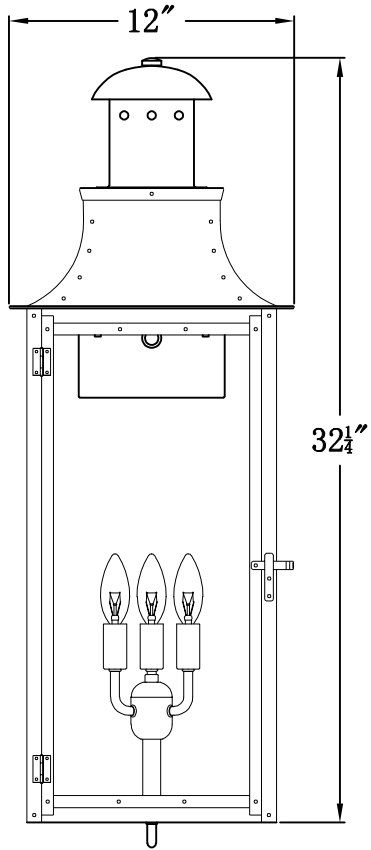

# SOMERSET 32 Electric (SO-32E) Standard Wall Mount

## The CopperSmith

<b>The CopperSmith</b>		9152 Hard Drive
Product Description	Drawing Description	Foley Alabama 36536
Sockets:3-E12 Candelabra	REV:A/0	
Watts:3-60W	Date:04/04/2022	SKU Number:SO-32E
	Drawing by:Jason Huang	Product Name:Somerset 32 Electric