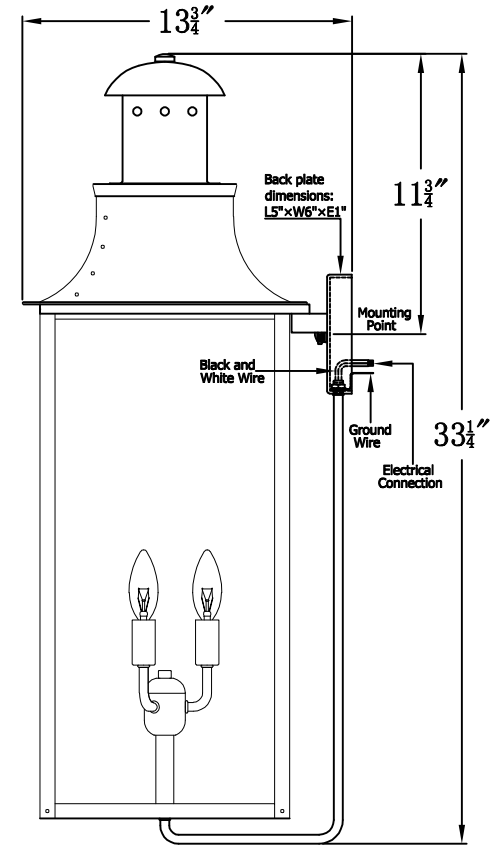

# SOMERSET 32 Electric (SO-32E) Standard Wall Mount

## The CopperSmith

<b>The CopperSmith</b>		9152 Hard Drive
Product Description	Drawing Description	Foley Alabama 36536
Sockets:3-E12 Candelabra	REV:A/0	
Watts:3-60W	Date:04/04/2022	SKU Number:SO-32E
	Drawing by:Jason Huang	Product Name:Somerset 32 Electric