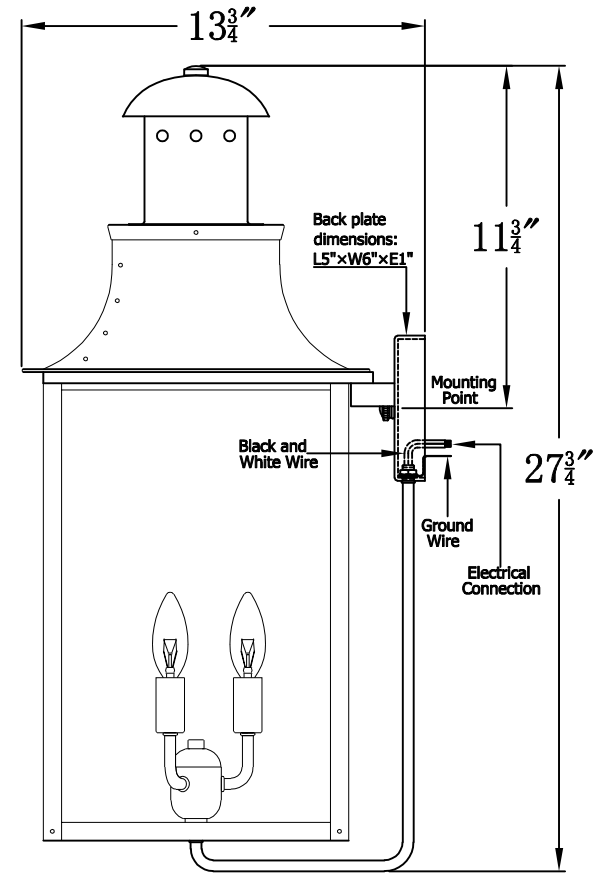

SOMERSET 26 Electric (SO-26E)  
Standard Wall Mount

The CopperSmith

Product Description	Drawing Description	9152 Hard Drive
Sockets:3-E12 Candelabra	REV:A/0	Foley Alabama 36536
Watts:3-60W	Date:04/02/2022	SKU Number:SO-26E
	Drawing by:Jason Huang	Product Name:Somerset 26 Electric