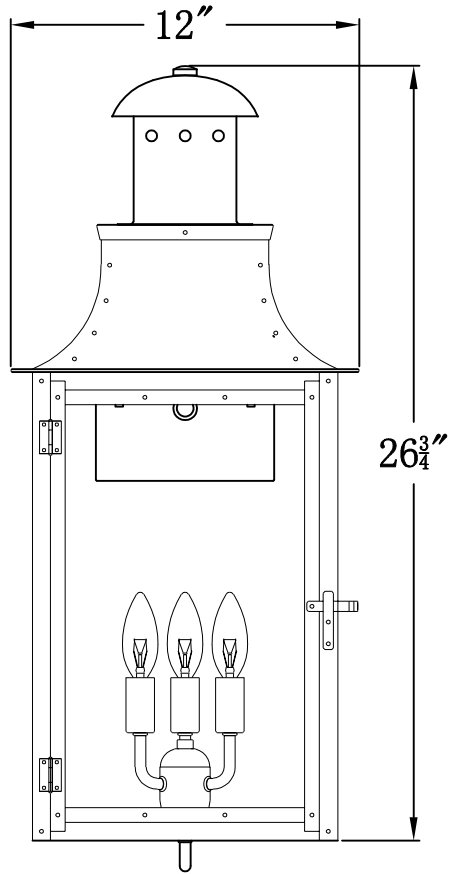

SOMERSET 26 Electric (SO-26E)  
Standard Wall Mount

The CopperSmith

Product Description	Drawing Description	9152 Hard Drive
Sockets:3-E12 Candelabra	REV:A/0	Foley Alabama 36536
Watts:3-60W	Date:04/02/2022	SKU Number:SO-26E
	Drawing by:Jason Huang	Product Name:Somerset 26 Electric