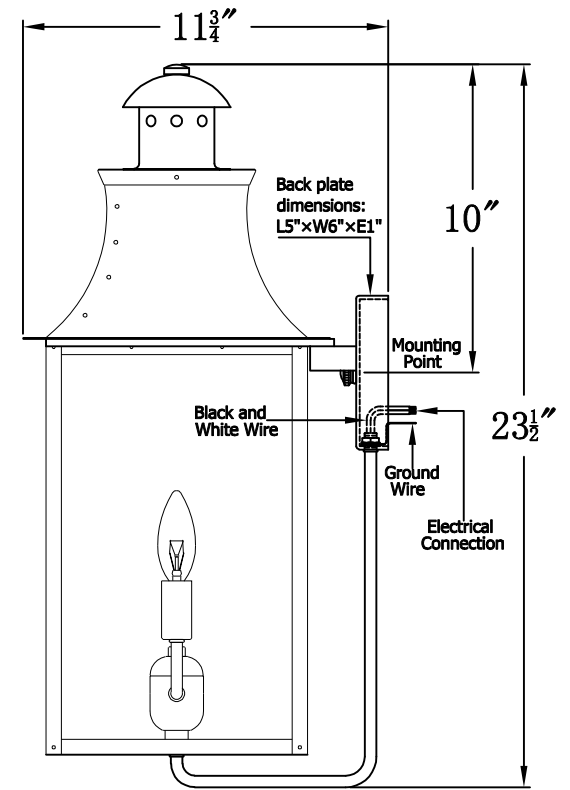

# SOMERSET 22 Electric (SO-22E) Standard Wall Mount

## The CopperSmith

		9152 Hard Drive
Product Description	Drawing Description	Foley Alabama 36536
Sockets:2-E12 Candelabra	REV:A/0	
Watts:2-60W	Date:04/01/2022	SKU Number:SO-22E
	Drawing by:Jason Huang	Product Name:Somerset 22 Electric