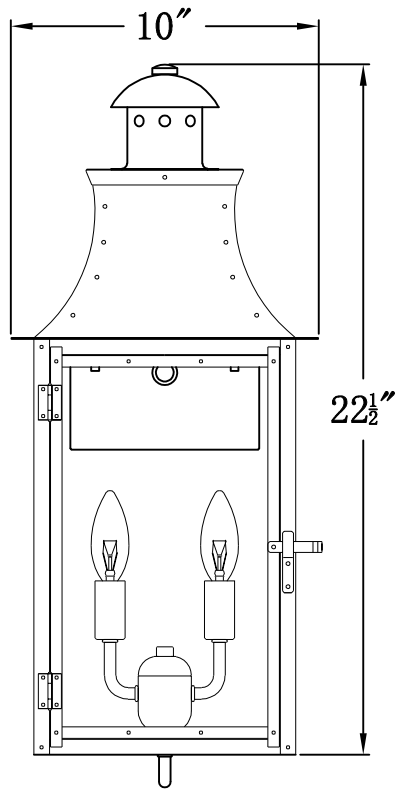

# SOMERSET 22 Electric (SO-22E) Standard Wall Mount

## The CopperSmith

		9152 Hard Drive
Product Description	Drawing Description	Foley Alabama 36536
Sockets:2-E12 Candelabra	REV:A/0	
Watts:2-60W	Date:04/01/2022	SKU Number:SO-22E
	Drawing by:Jason Huang	Product Name:Somerset 22 Electric