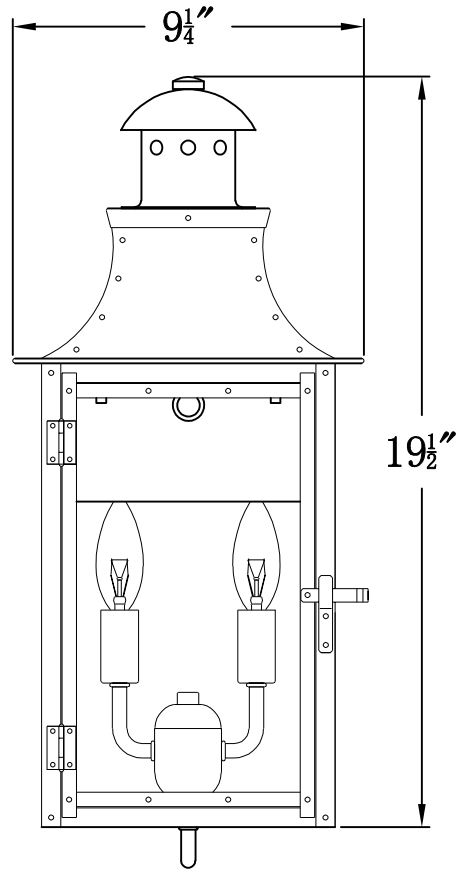

# SOMERSET 20 Electric (SO-20E) Standard Wall Mount

## The CopperSmith

Product Description	Drawing Description	9152 Hard Drive
Sockets:2-E12 Candelabra	REV:A/0	Foley Alabama 36536
Watts:2-60W	Date:03/24/2022	SKU Number:SO-20E
	Drawing by:Jason Huang	Product Name:Somerset 20 Electric