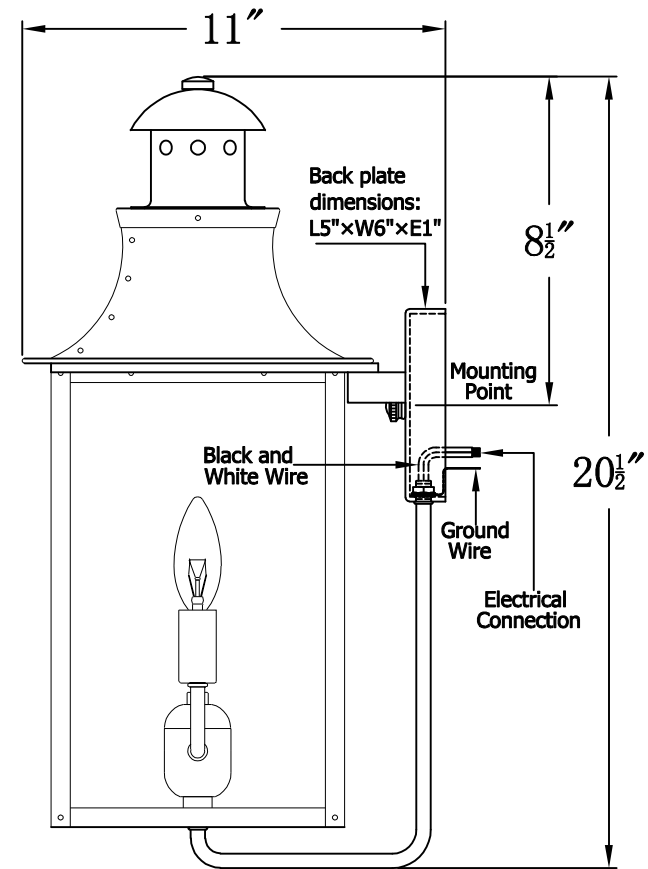

# SOMERSET 20 Electric (SO-20E) Standard Wall Mount

## The CopperSmith

Product Description	Drawing Description	9152 Hard Drive
Sockets:2-E12 Candelabra	REV:A/0	Foley Alabama 36536
Watts:2-60W	Date:03/24/2022	SKU Number:SO-20E
	Drawing by:Jason Huang	Product Name:Somerset 20 Electric