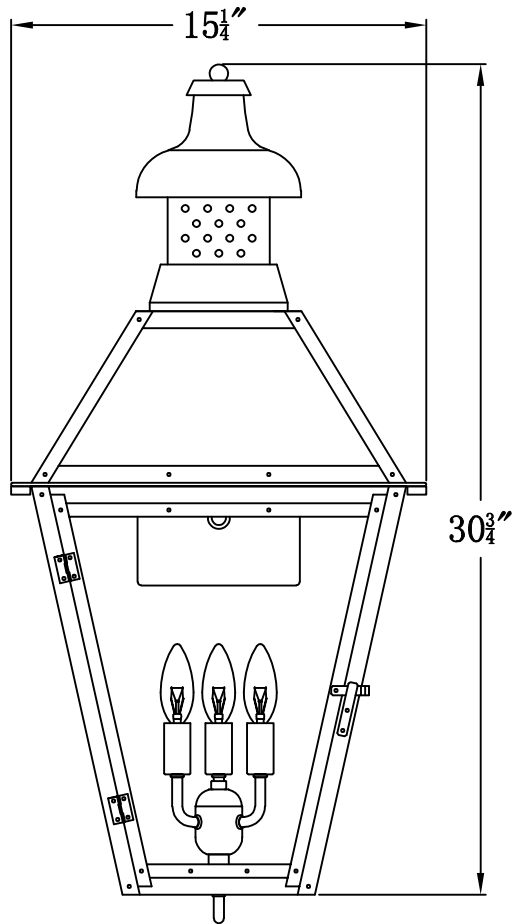

PEBBLE HILL 29 Electric (PH-29E)  
Standard Wall Mount

The CopperSmith

Product Description	Drawing Description	9152 Hard Drive
Sockets:3-E12 Candelabra	REV:A/0	Foley Alabama 36536
Watts:3-60W	Date:08/24/2021	SKU Number:PH-29E
	Drawing by:Jason Huang	Product Name:Pebble Hill 29 Electric