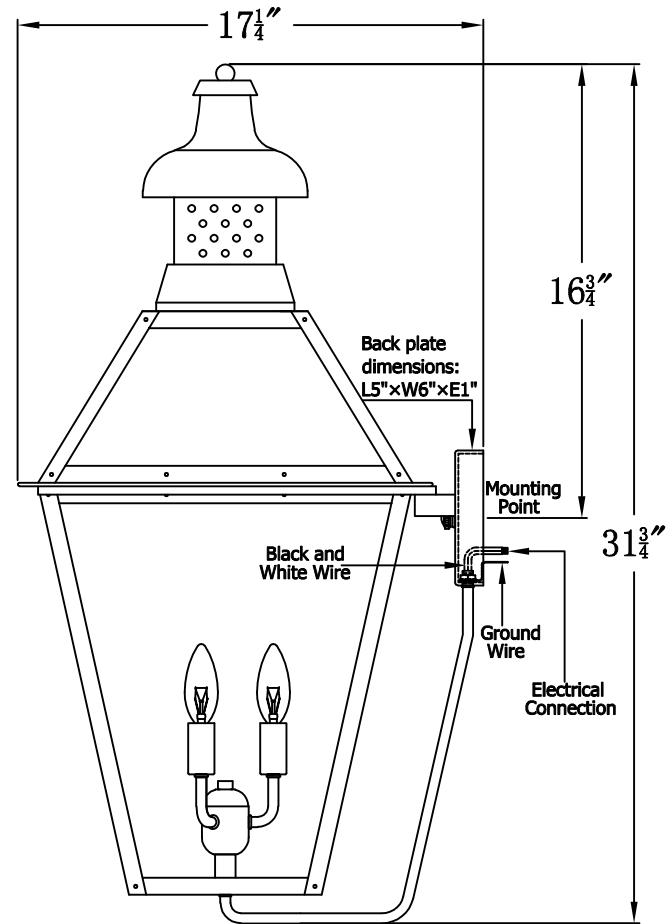

PEBBLE HILL 29 Electric (PH-29E)  
Standard Wall Mount

The CopperSmith

Product Description	Drawing Description	9152 Hard Drive
Sockets:3-E12 Candelabra	REV:A/0	Foley Alabama 36536
Watts:3-60W	Date:08/24/2021	SKU Number:PH-29E
	Drawing by:Jason Huang	Product Name:Pebble Hill 29 Electric