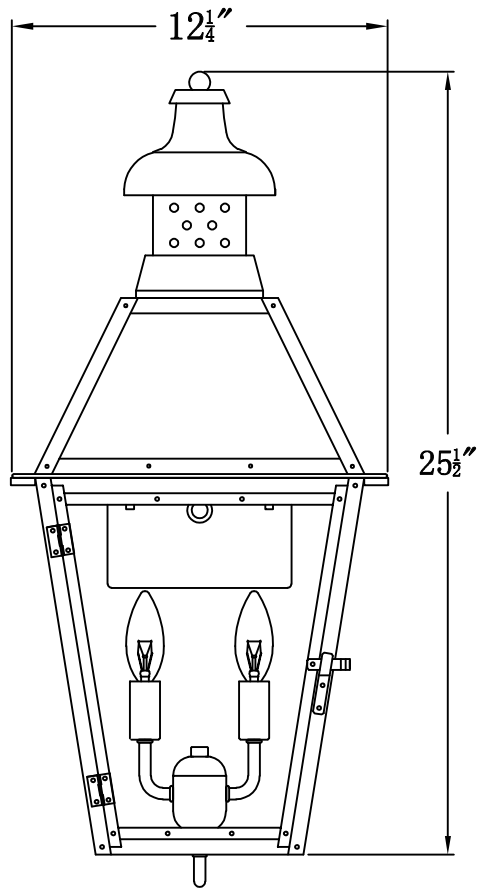

PEBBLE HILL 22 Electric (PH-22E)
Standard Wall Mount

The CopperSmith

Product Description	Drawing Description	9152 Hard Drive
Sockets:2-E12 Candelabra	REV:A/0	Foley Alabama 36536
Watts:2-60W	Date:08/19/2021	SKU Number:PH-22E
	Drawing by:Jason Huang	Product Name:Pebble Hill 22 Electric