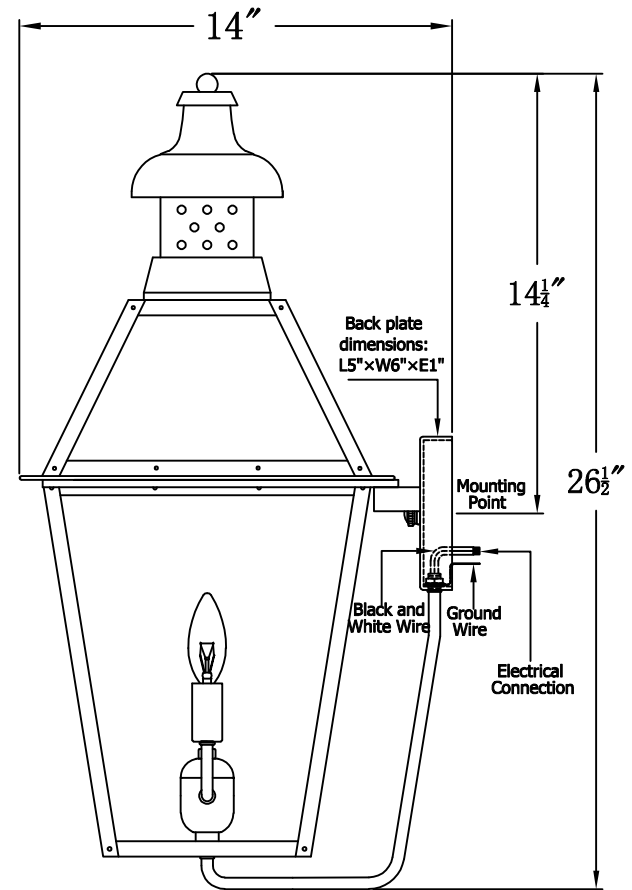

PEBBLE HILL 22 Electric (PH-22E)
Standard Wall Mount

The CopperSmith

Product Description	Drawing Description	9152 Hard Drive
Sockets:2-E12 Candelabra	REV:A/0	Foley Alabama 36536
Watts:2-60W	Date:08/19/2021	SKU Number:PH-22E
	Drawing by:Jason Huang	Product Name:Pebble Hill 22 Electric