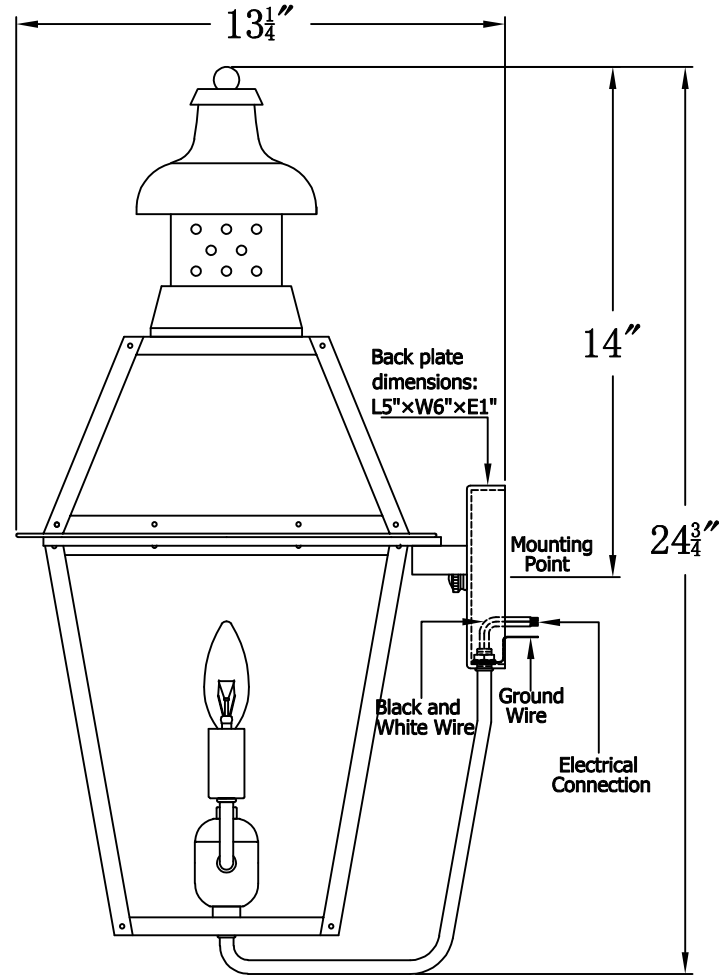

PEBBLE HILL 20 Electric (PH-20E)  
Standard Wall Mount

The CopperSmith

Product Description	Drawing Description	9152 Hard Drive
Sockets:2-E12 Candelabra	REV:A/0	Foley Alabama 36536
Watts:2-60W	Date:08/16/2021	SKU Number:PH-20E
	Drawing by:Jason Huang	Product Name:Pebble Hill 20 Electric