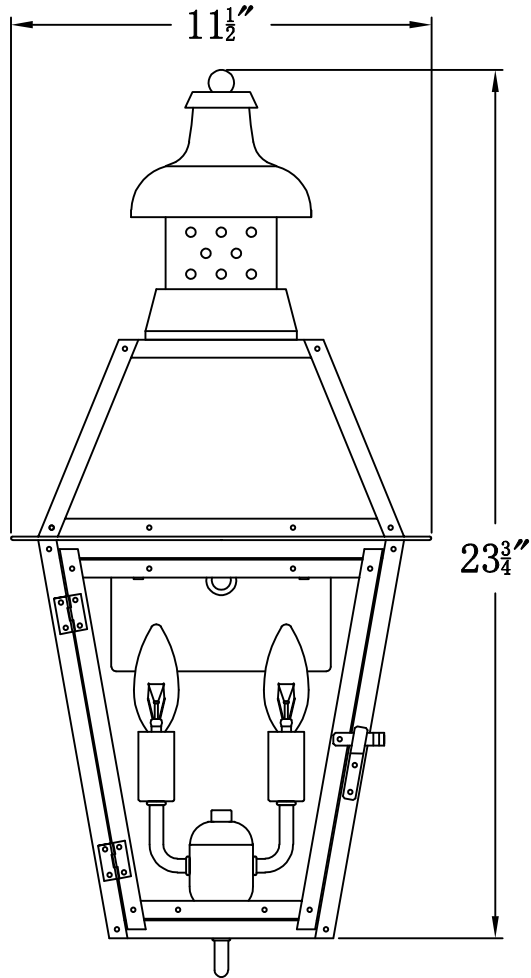

PEBBLE HILL 20 Electric (PH-20E)  
Standard Wall Mount

The CopperSmith

Product Description	Drawing Description	9152 Hard Drive
Sockets:2-E12 Candelabra	REV:A/0	Foley Alabama 36536
Watts:2-60W	Date:08/16/2021	SKU Number:PH-20E
	Drawing by:Jason Huang	Product Name:Pebble Hill 20 Electric