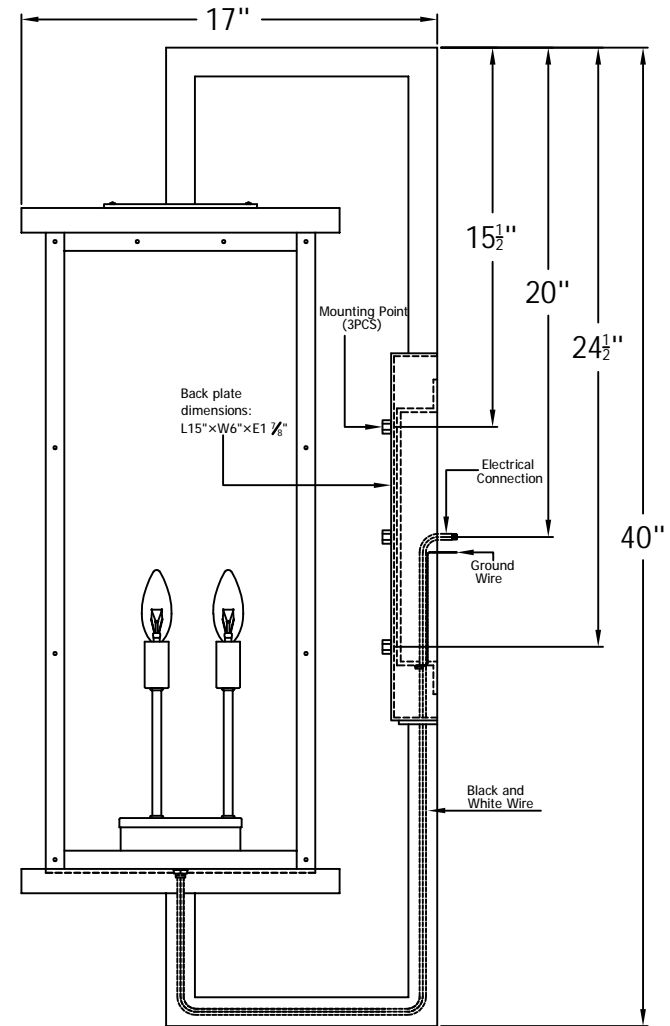

NAVARRETE 40 Electric (NV-40E) Wall Mount

The CopperSmith

Product Description	Drawing Description	9152 Hard Drive
Sockets:3-E12 Candelabra	REV:A/0	Foley Alabama 36536
Watts:3-60W	Date:11/13/2021	SKU Number:NV-40E
	Drawing by:Jason Huang	Product Name:Navarrete 40 Electric