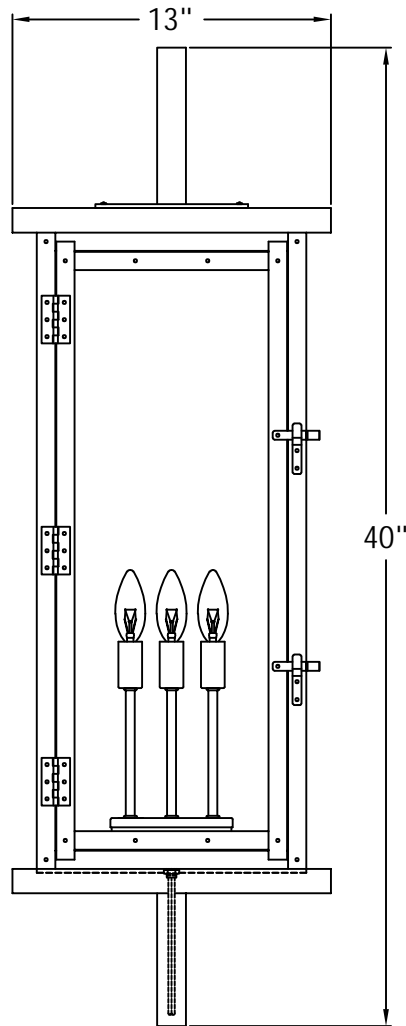

NAVARRETE 40 Electric (NV-40E) Wall Mount

The CopperSmith

Product Description	Drawing Description	9152 Hard Drive
Sockets:3-E12 Candelabra	REV:A/0	Foley Alabama 36536
Watts:3-60W	Date:11/13/2021	SKU Number:NV-40E
	Drawing by:Jason Huang	Product Name:Navarrete 40 Electric