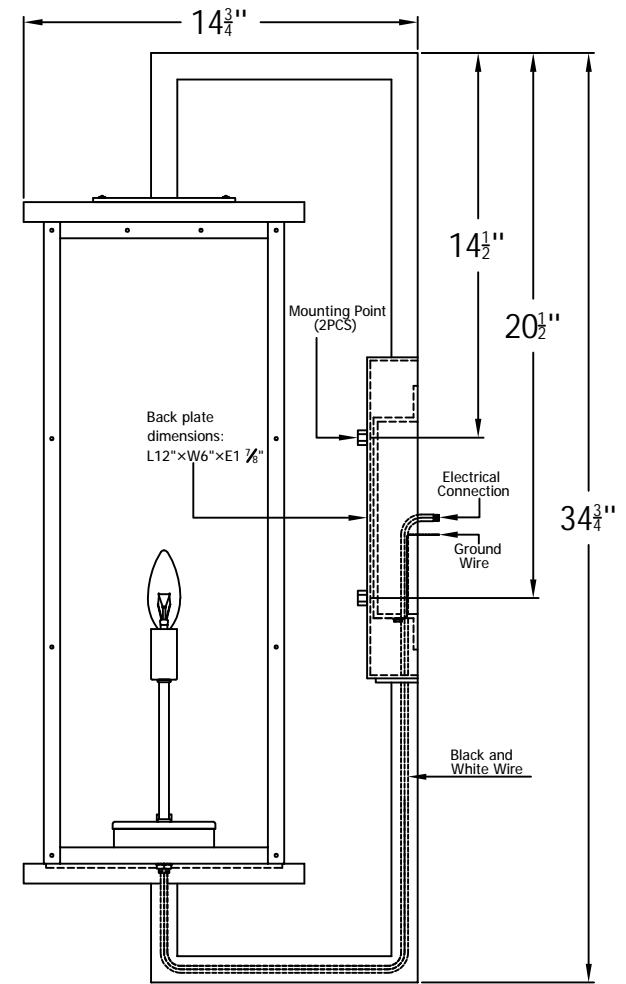

NAVARRETE 35 Electric (NV-35E) Wall Mount

The CopperSmith

Product Description	Drawing Description	9152 Hard Drive
Sockets:2-E12 Candelabra	REV:A/0	Foley Alabama 36536
Watts:2-60W	Date:11/13/2021	SKU Number:NV-35E
	Drawing by:Jason Huang	Product Name:Navarrete 35 Electric