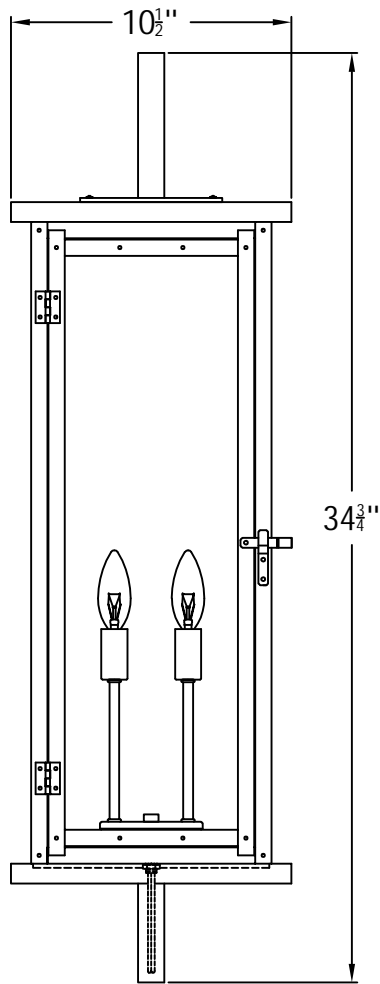

NAVARRETE 35 Electric (NV-35E) Wall Mount

The CopperSmith

Product Description	Drawing Description	9152 Hard Drive
Sockets:2-E12 Candelabra	REV:A/0	Foley Alabama 36536
Watts:2-60W	Date:11/13/2021	SKU Number:NV-35E
	Drawing by:Jason Huang	Product Name:Navarrete 35 Electric