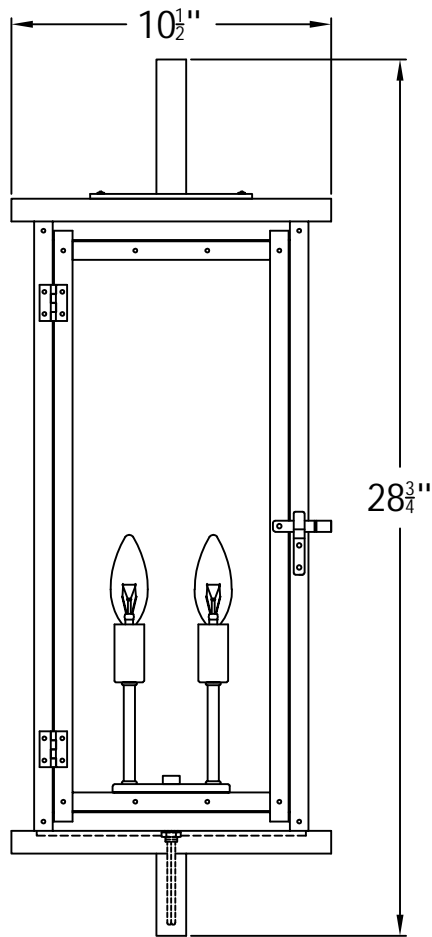

NAVARRETE 29 Electric (NV-29E) Wall Mount

The CopperSmith

Product Description	Drawing Description	9152 Hard Drive
Sockets: 2-E12 Candelabra	REV: A/0	Foley Alabama 36536
Watts: 2-60W	Date: 11/13/2021	SKU Number: NV-29E
	Drawing by: Jason Huang	Product Name: Navarrete 29 Electric