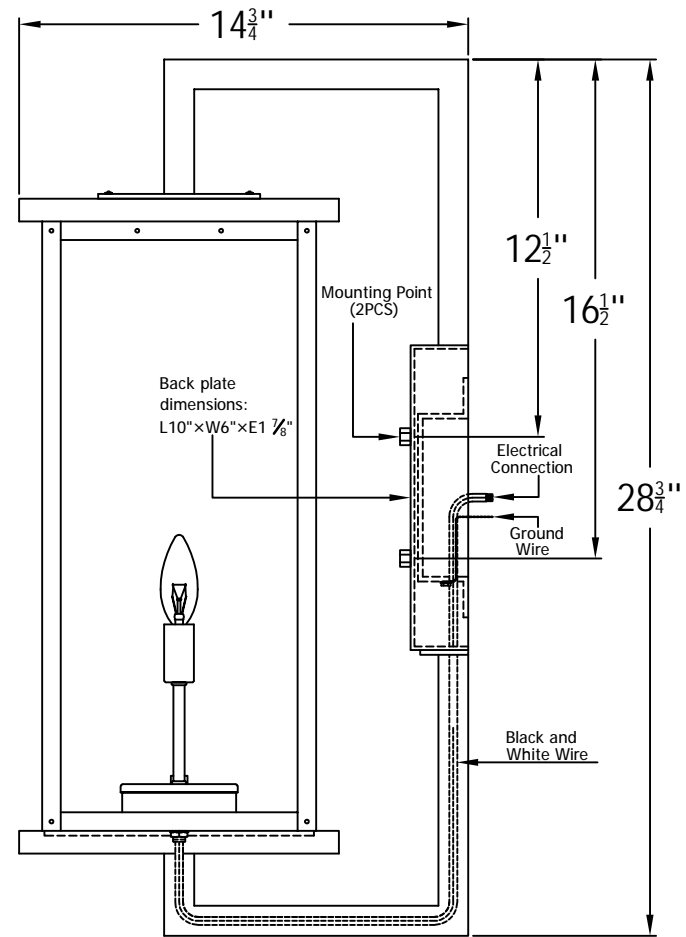

NAVARRETE 29 Electric (NV-29E) Wall Mount

The CopperSmith

Product Description	Drawing Description	9152 Hard Drive
Sockets: 2-E12 Candelabra	REV: A/0	Foley Alabama 36536
Watts: 2-60W	Date: 11/13/2021	SKU Number: NV-29E
	Drawing by: Jason Huang	Product Name: Navarrete 29 Electric