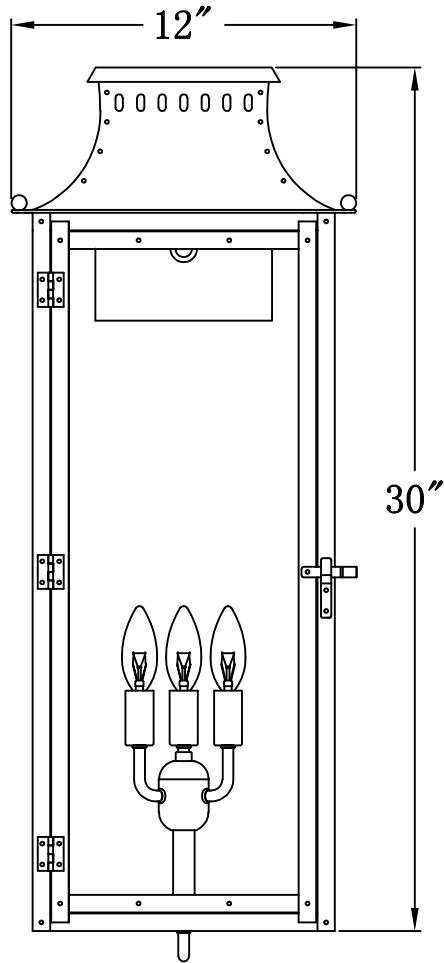

MARKET STREET 30 Electric (MS-30E)  
Standard Wall Mount

The CopperSmith

Product Description	Drawing Description	9152 Hard Drive
Sockets:3-E12 Candelabra	REV:A/0	Foley Alabama 36536
Watts:3-60W	Date:03/18/2022	SKU Number:MS-30E
	Drawing by:Jason Huang	Product Name:Market Street 30 Electric