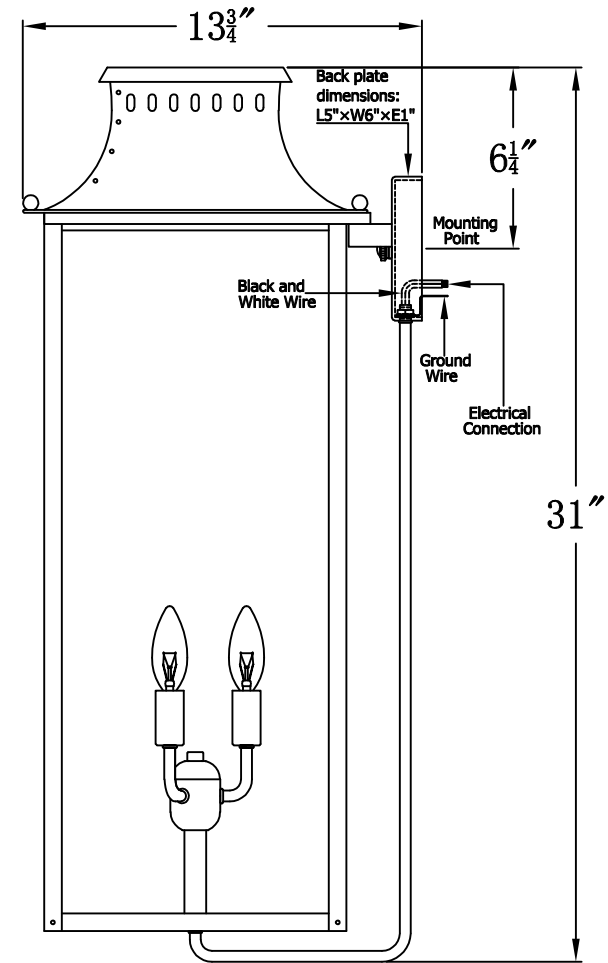

MARKET STREET 30 Electric (MS-30E)  
Standard Wall Mount

The CopperSmith

Product Description	Drawing Description	9152 Hard Drive
Sockets:3-E12 Candelabra	REV:A/0	Foley Alabama 36536
Watts:3-60W	Date:03/18/2022	SKU Number:MS-30E
	Drawing by:Jason Huang	Product Name:Market Street 30 Electric