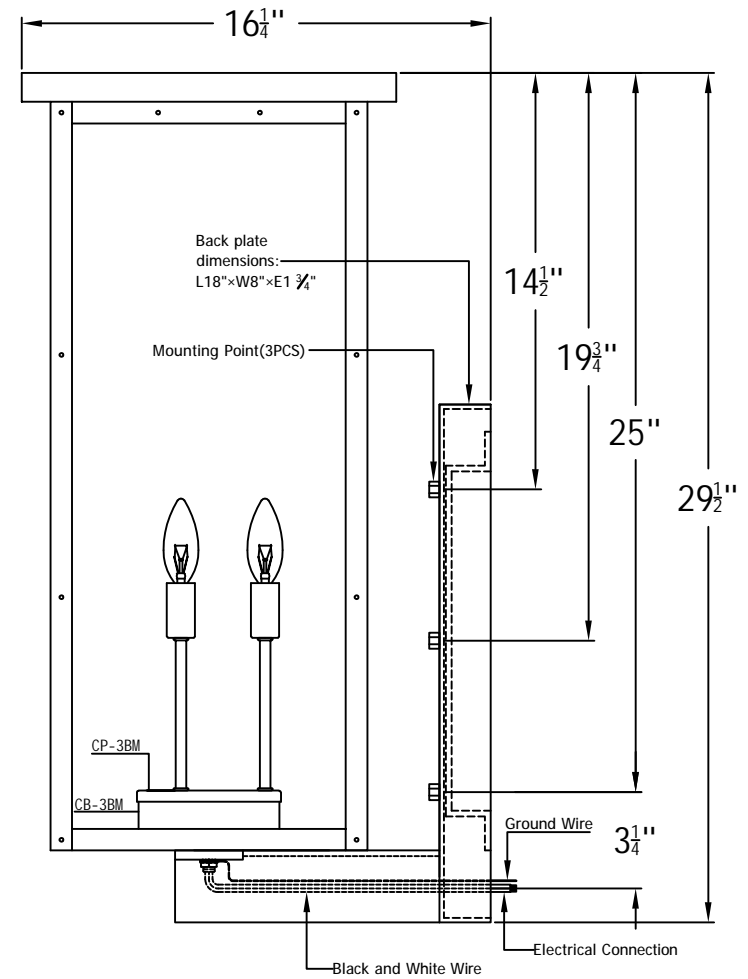

MONEO 29 Electric (MO-29E) Wall Mount

The CopperSmith

Product Description	Drawing Description	9152 Hard Drive
Sockets:3-E12 Candelabra	REV:A/0	Foley Alabama 36536
Watts:3-60W	Date:11/15/2021	SKU Number:MO-29E
	Drawing by:Jason Huang	Product Name:Moneo 29 Electric