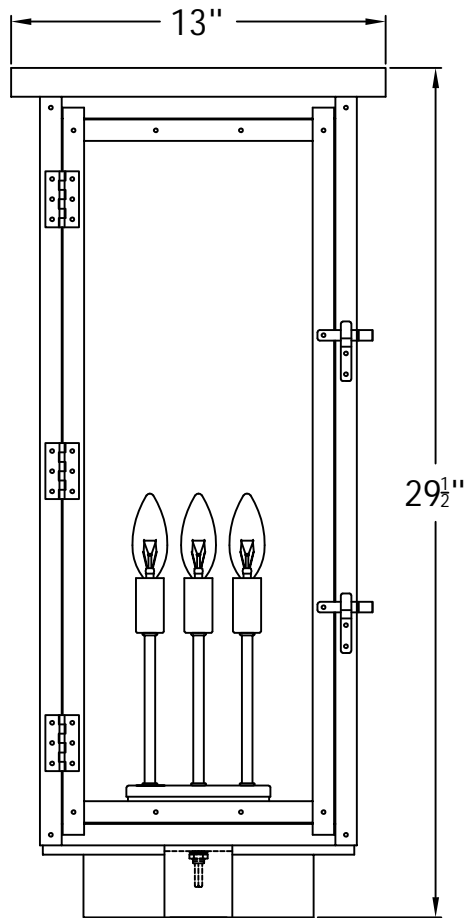

MONEO 29 Electric (MO-29E) Wall Mount

The CopperSmith

Product Description	Drawing Description	9152 Hard Drive
Sockets:3-E12 Candelabra	REV:A/0	Foley Alabama 36536
Watts:3-60W	Date:11/15/2021	SKU Number:MO-29E
	Drawing by:Jason Huang	Product Name:Moneo 29 Electric