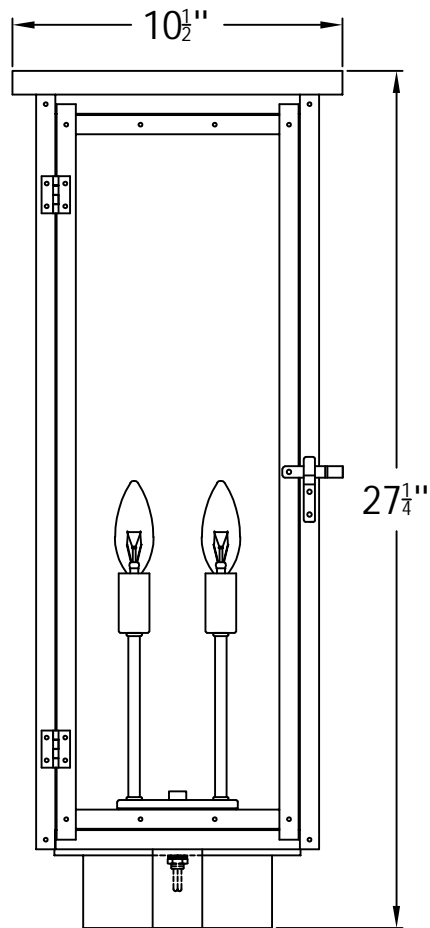

# MONEO 27 Electric (MO-27E) Wall Mount

## The CopperSmith

Product Description	Drawing Description	9152 Hard Drive
Sockets:2-E12 Candleabra	REV:A/0	Foley Alabama 36536
Watts:2-60W	Date:11/15/2021	SKU Number:MO-27E
	Drawing by:Jason Huang	Product Name:Moneo 27 Electric