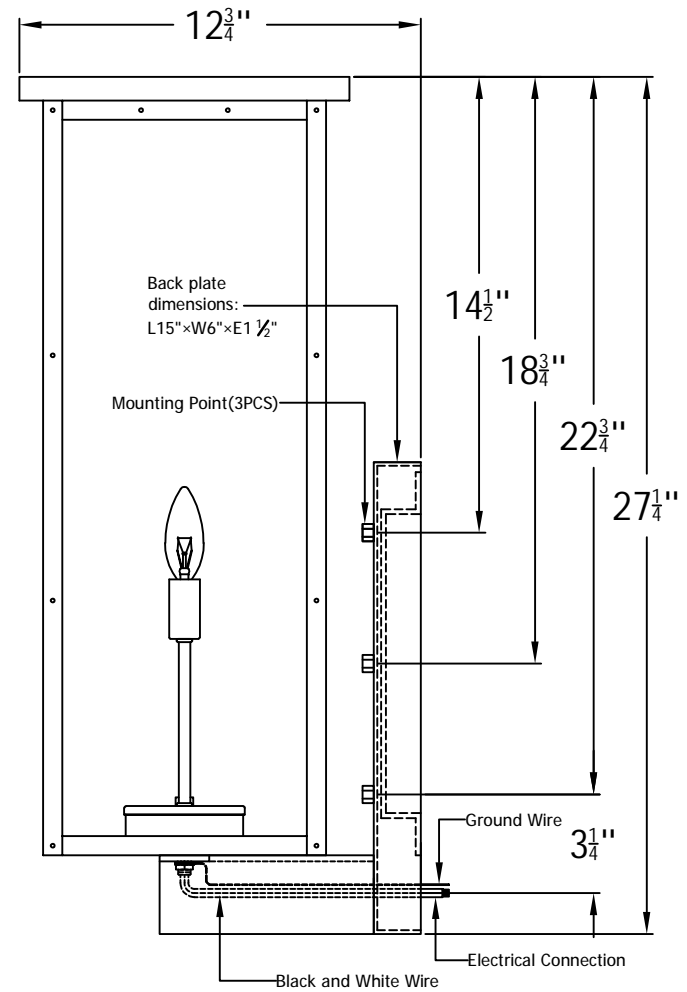

# MONEO 27 Electric (MO-27E) Wall Mount

## The CopperSmith

Product Description	Drawing Description	9152 Hard Drive
Sockets:2-E12 Candleabra	REV:A/0	Foley Alabama 36536
Watts:2-60W	Date:11/15/2021	SKU Number:MO-27E
	Drawing by:Jason Huang	Product Name:Moneo 27 Electric