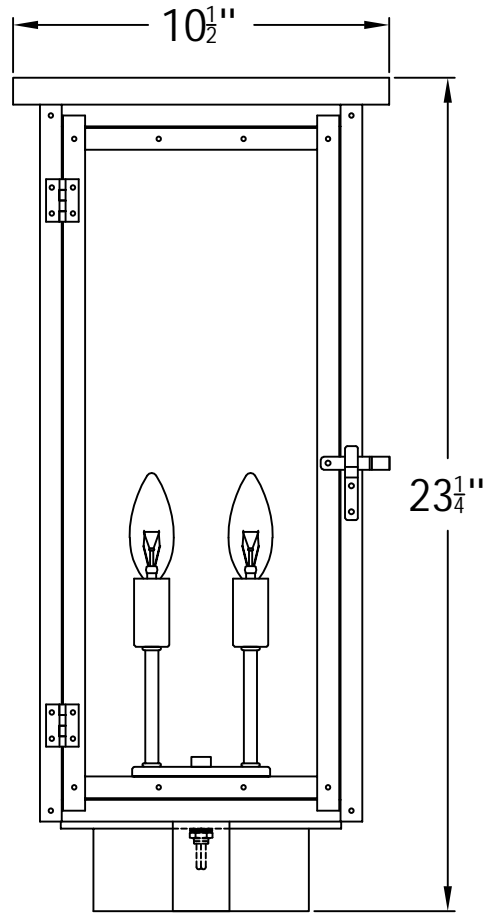

MONEO 23 Electric (MO-23E) Wall Mount

The CopperSmith

Product Description	Drawing Description	9152 Hard Drive
Sockets:2-E12 Candleabra	REV:A/0	Foley Alabama 36536
Watts:2-60W	Date:11/15/2021	SKU Number:MO-23E
	Drawing by:Jason Huang	Product Name:Moneo 23 Electric