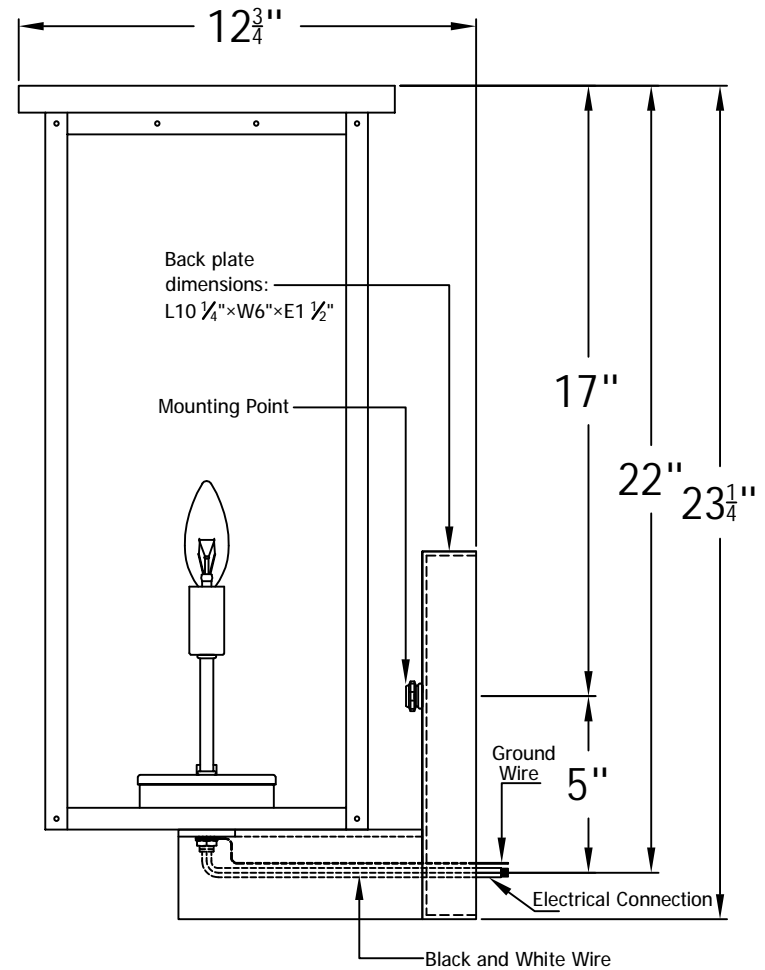

MONEO 23 Electric (MO-23E) Wall Mount

The CopperSmith

Product Description	Drawing Description	9152 Hard Drive
Sockets:2-E12 Candleabra	REV:A/0	Foley Alabama 36536
Watts:2-60W	Date:11/15/2021	SKU Number:MO-23E
	Drawing by:Jason Huang	Product Name:Moneo 23 Electric