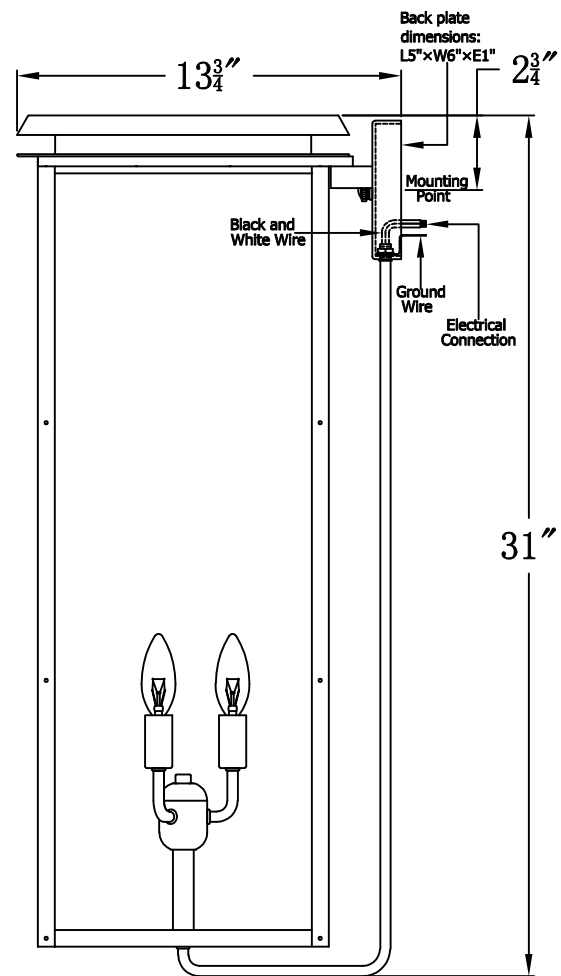

## HYLAND 30 Electric (HL-30E) Standard Wall Mount

### The CopperSmith

		9152 Hard Drive
Product Description	Drawing Description	Foley Alabama 36536
Sockets:3-E12 Candelabra	REV:A/0	
Watts:3-60W	Date:03/12/2022	SKU Number:HL-30E
	Drawing by:Jason Huang	Product Name:Hyland 30 Electric