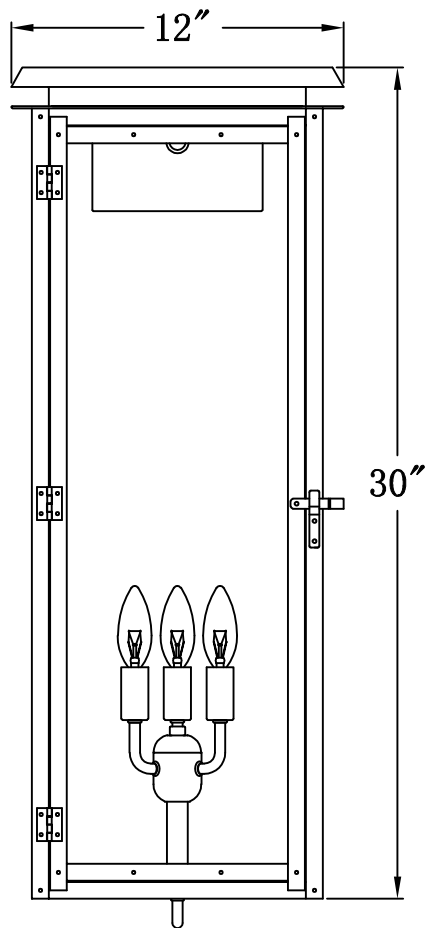

## HYLAND 30 Electric (HL-30E) Standard Wall Mount

### The CopperSmith

		9152 Hard Drive
Product Description	Drawing Description	Foley Alabama 36536
Sockets:3-E12 Candelabra	REV:A/0	
Watts:3-60W	Date:03/12/2022	SKU Number:HL-30E
	Drawing by:Jason Huang	Product Name:Hyland 30 Electric