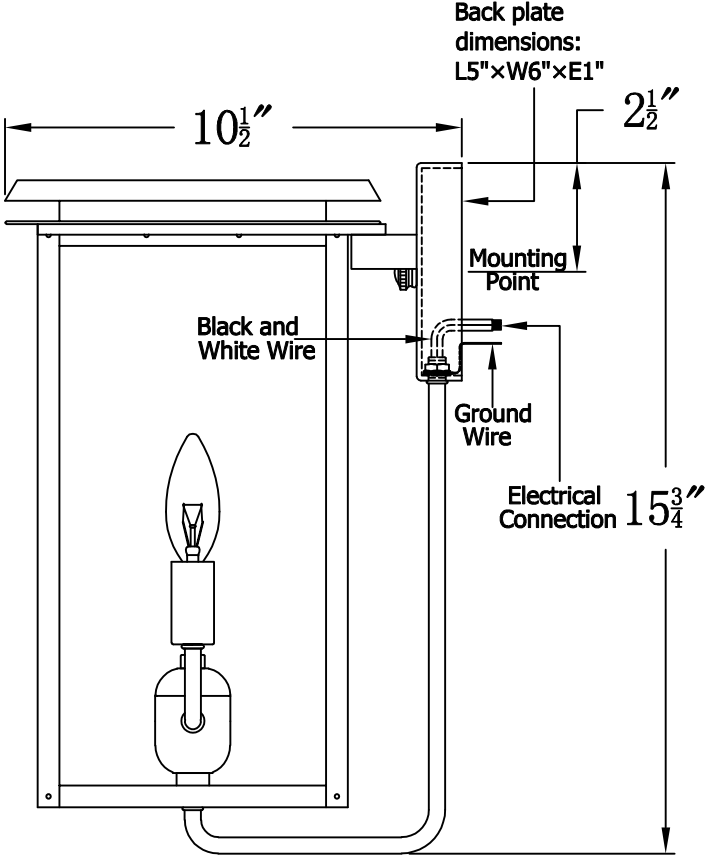

HYLAND 15 Electric (HL-15E)
Standard Wall Mount

The CopperSmith		
Product Description	Drawing Description	9152 Hard Drive
Sockets:2-E12 Candelabra	REV:A/0	Foley Alabama 36536
Watts:2-60W	Date:03/08/2022	SKU Number:HL-15E
	Drawing by:Jason Huang	Product Name:Hyland 15 Electric