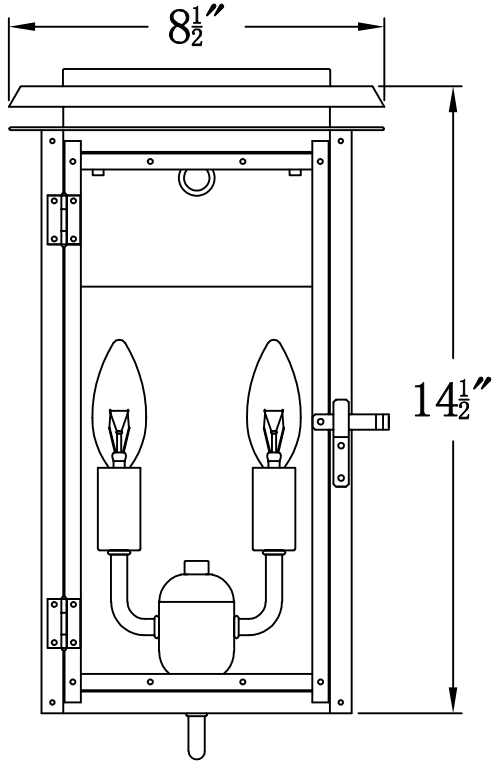

HYLAND 15 Electric (HL-15E)
Standard Wall Mount

The CopperSmith		
Product Description	Drawing Description	9152 Hard Drive
Sockets:2-E12 Candelabra	REV:A/0	Foley Alabama 36536
Watts:2-60W	Date:03/08/2022	SKU Number:HL-15E
	Drawing by:Jason Huang	Product Name:Hyland 15 Electric