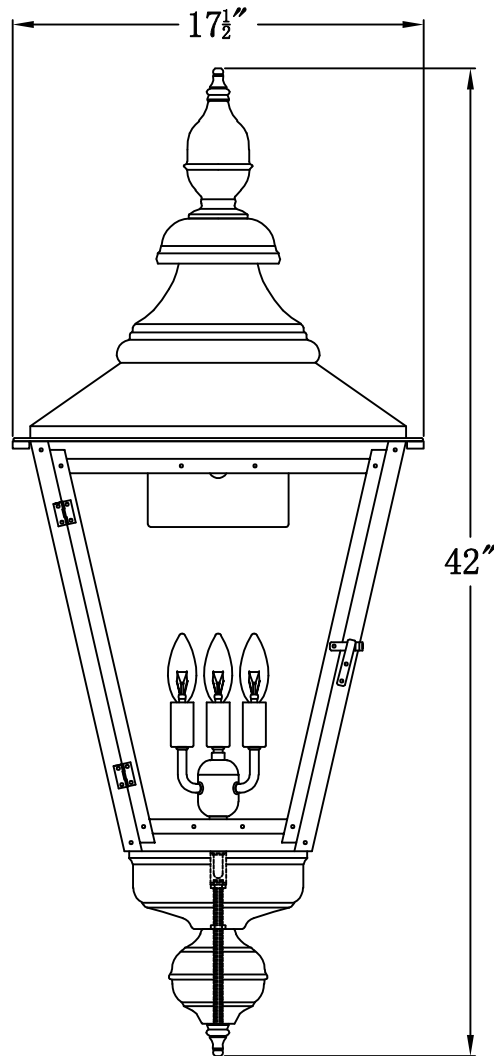

FRANKLIN STREET 44 Electric (FS-44E) Standard Wall Mount

The CopperSmith

Product Description	Drawing Description	9152 Hard Drive
Sockets:3-E12 Candleabra	REV:A/0	Foley Alabama 36536
Watts:3-60W	Date:10/07/2021	SKU Number:FS-44E
	Drawing by:Jason Huang	Product Name:Franklin Street 44 Electric