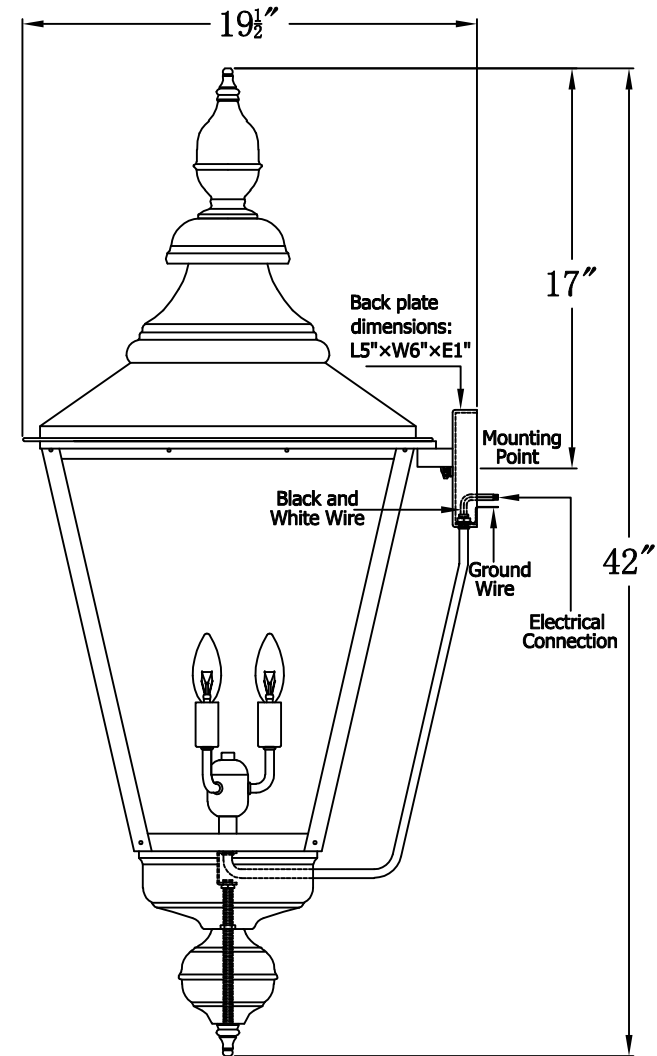

FRANKLIN STREET 44 Electric (FS-44E) Standard Wall Mount

The CopperSmith

Product Description	Drawing Description	9152 Hard Drive
Sockets:3-E12 Candleabra	REV:A/0	Foley Alabama 36536
Watts:3-60W	Date:10/07/2021	SKU Number:FS-44E
	Drawing by:Jason Huang	Product Name:Franklin Street 44 Electric