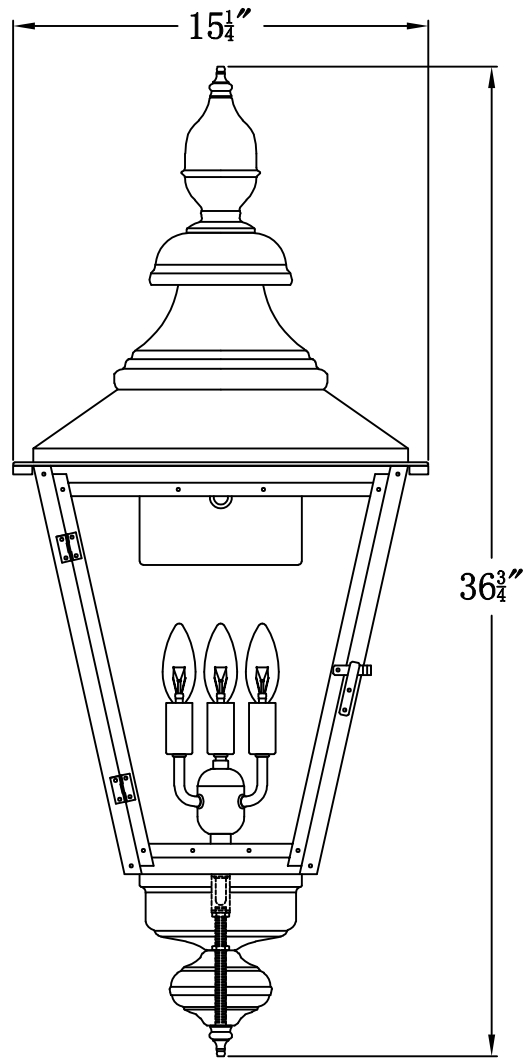

FRANKLIN STREET 43 Electric (FS-43E)  
Standard Wall Mount

The CopperSmith

Product Description	Drawing Description	9152 Hard Drive
Sockets:3-E12 Candelabra	REV:A/0	Foley Alabama 36536
Watts:3-60W	Date:09/29/2021	SKU Number:FS-43E
	Drawing by:Jason Huang	Product Name:Franklin Street 43 Electric