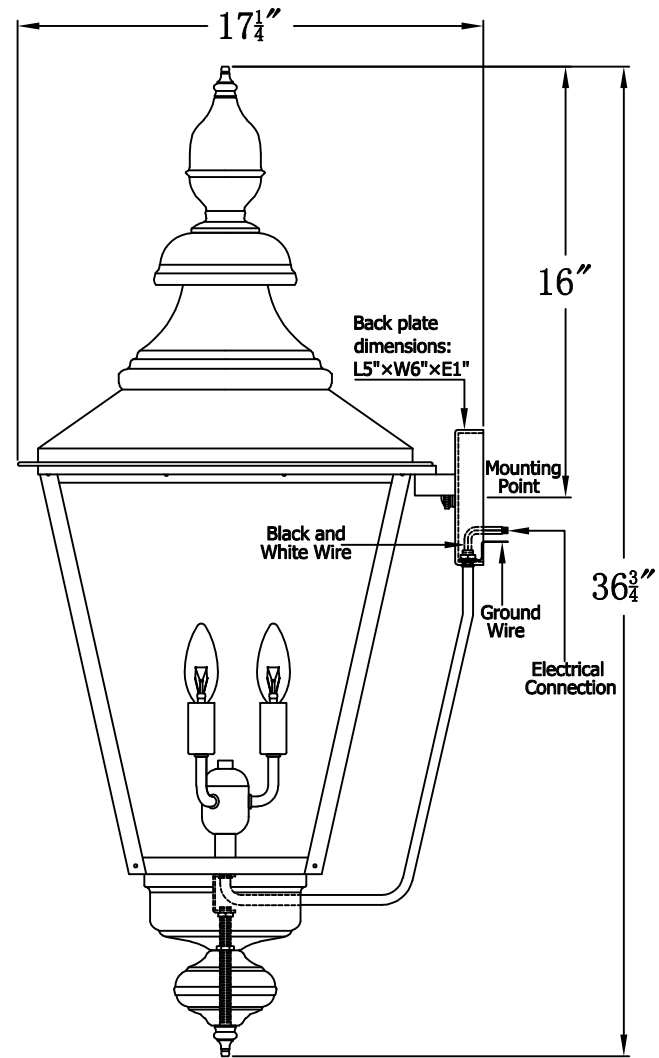

FRANKLIN STREET 43 Electric (FS-43E)  
Standard Wall Mount

The CopperSmith

Product Description	Drawing Description	9152 Hard Drive
Sockets:3-E12 Candelabra	REV:A/0	Foley Alabama 36536
Watts:3-60W	Date:09/29/2021	SKU Number:FS-43E
	Drawing by:Jason Huang	Product Name:Franklin Street 43 Electric