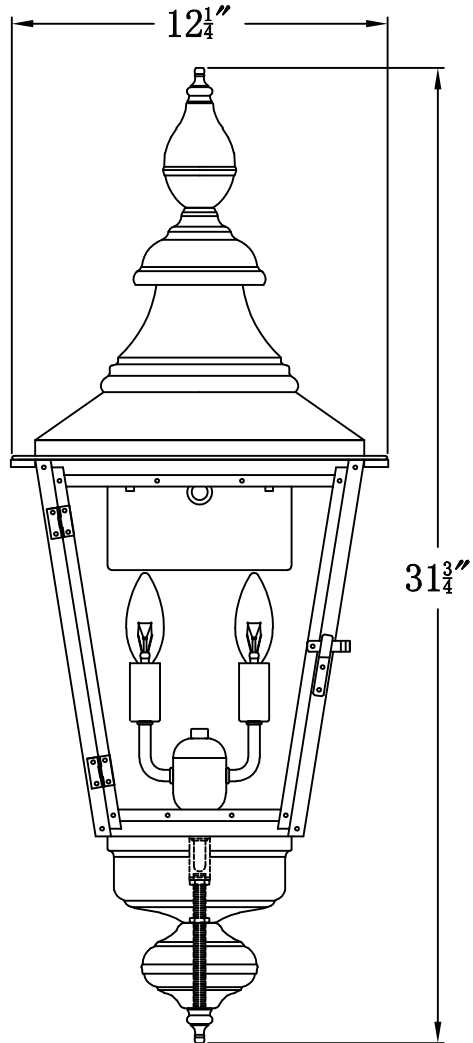

FRANKLIN STREET 42 Electric (FS-42E)  
Standard Wall Mount

The CopperSmith

Product Description	Drawing Description	9152 Hard Drive
Sockets:2-E12 Candelabra	REV:A/0	Foley Alabama 36536
Watts:2-60W	Date:09/06/2021	SKU Number:FS-42E
	Drawing by:Jason Huang	Product Name:Franklin Street 42 Electric