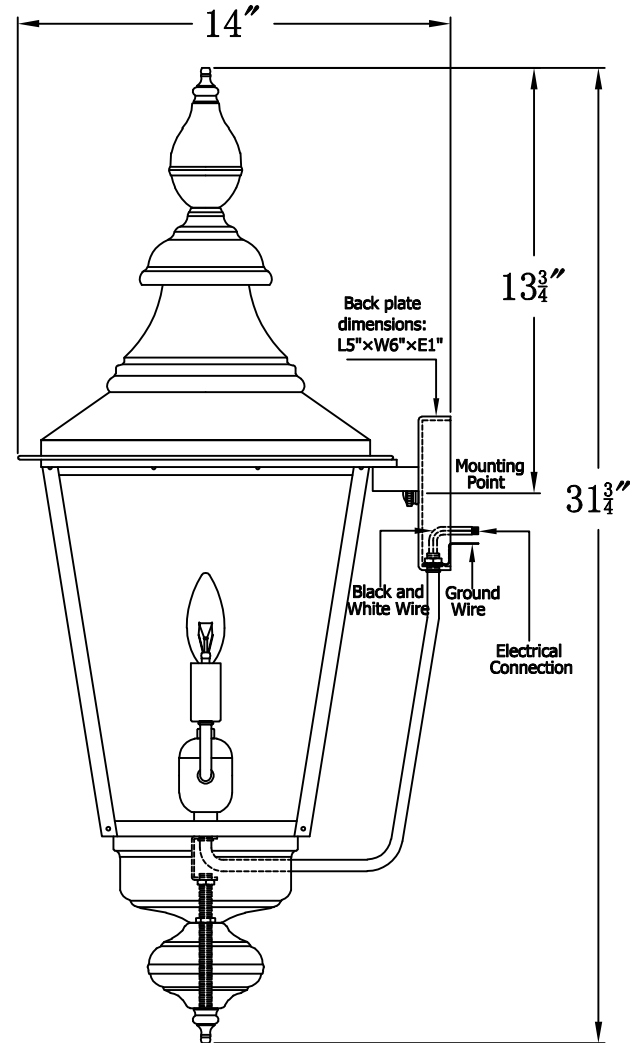

FRANKLIN STREET 42 Electric (FS-42E)  
Standard Wall Mount

The CopperSmith

Product Description	Drawing Description	9152 Hard Drive
Sockets:2-E12 Candelabra	REV:A/0	Foley Alabama 36536
Watts:2-60W	Date:09/06/2021	SKU Number:FS-42E
	Drawing by:Jason Huang	Product Name:Franklin Street 42 Electric