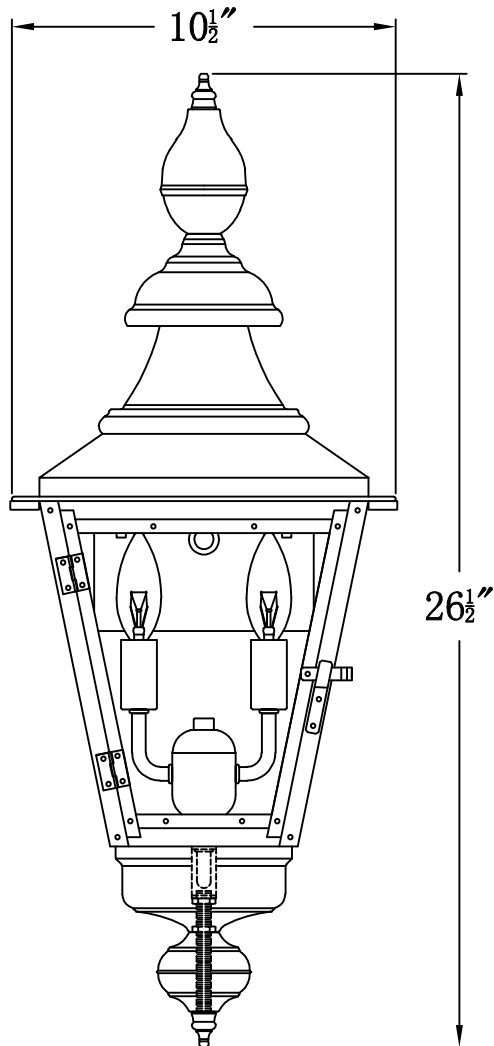

FRANKLIN STREET 41 Electric (FS-41E)
Standard Wall Mount

The CopperSmith

Product Description	Drawing Description	9152 Hard Drive
Sockets:2-E12 Candelabra	REV:A/0	Foley Alabama 36536
Watts:2-60W	Date:09/06/2021	SKU Number:FS-41E
	Drawing by:Jason Huang	Product Name:Franklin Street 41 Electric