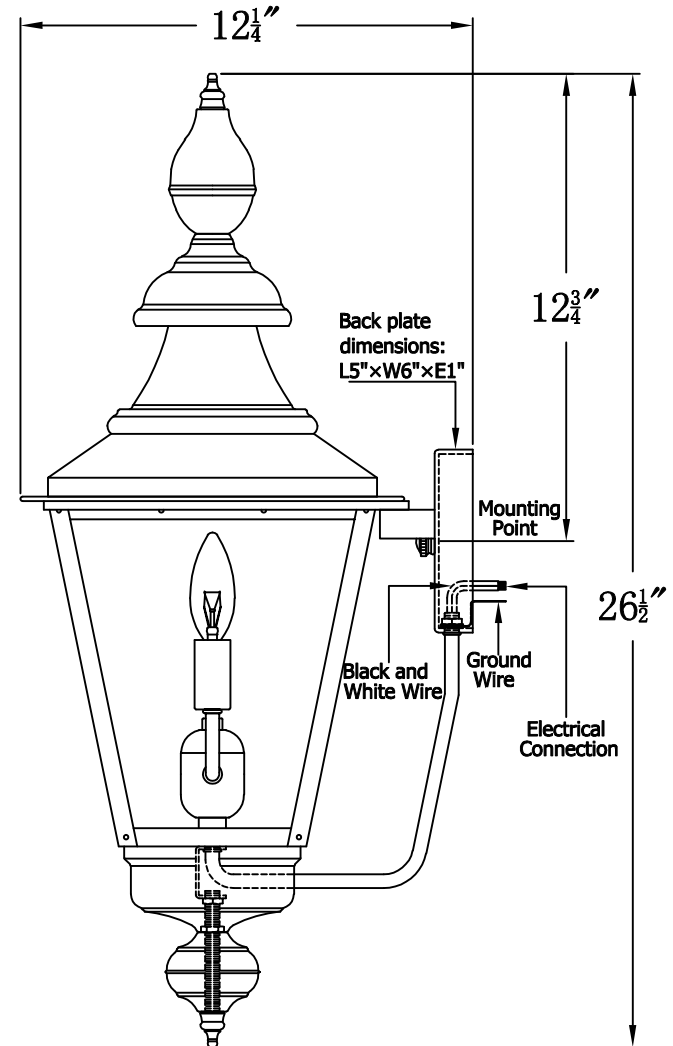

FRANKLIN STREET 41 Electric (FS-41E)
Standard Wall Mount

The CopperSmith

Product Description	Drawing Description	9152 Hard Drive
Sockets:2-E12 Candelabra	REV:A/0	Foley Alabama 36536
Watts:2-60W	Date:09/06/2021	SKU Number:FS-41E
	Drawing by:Jason Huang	Product Name:Franklin Street 41 Electric