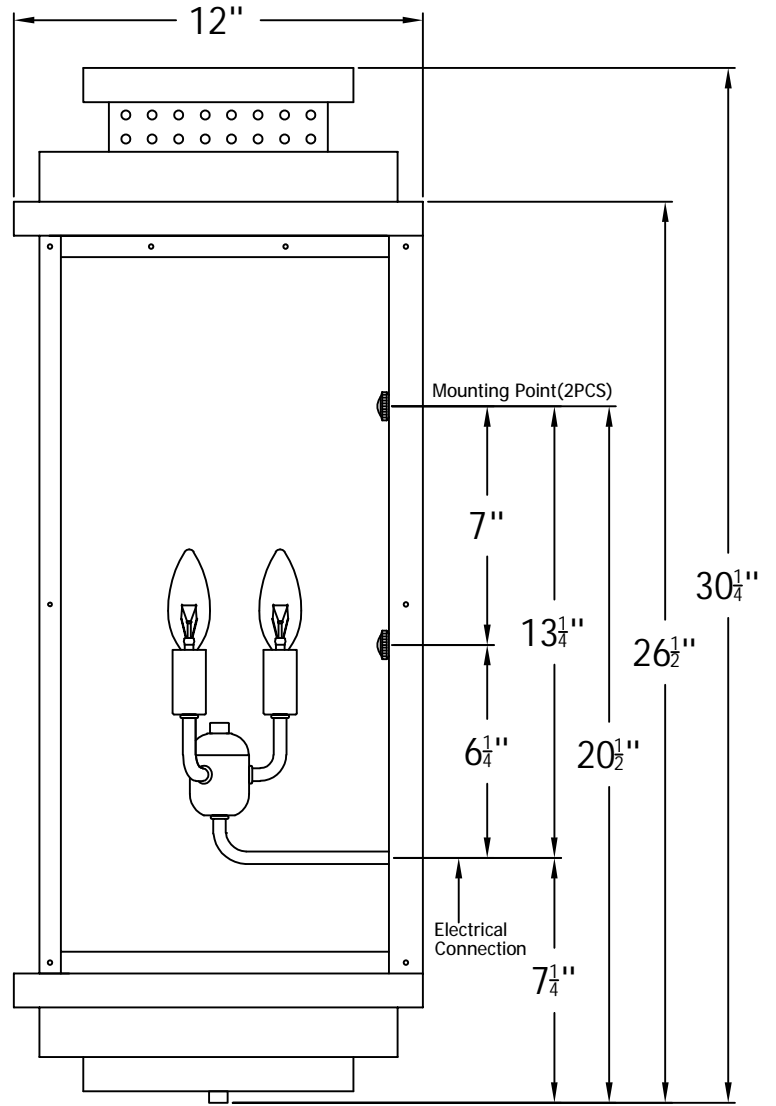

CONTEMPO FLUSH 31 Electric(FCO-31E)

The CopperSmith (BDT)		
Product Description	Drawing Description	9152 Hard Drive
Sockets:3-E12 Candelabra	REV:A/0	Foley Alabama 36536
Watts:3-60W	Date:04/16/2021	SKU Number:FCO-31E
	Drawing by:Jason Huang	Product Name:Contempo Flush 31 Electric