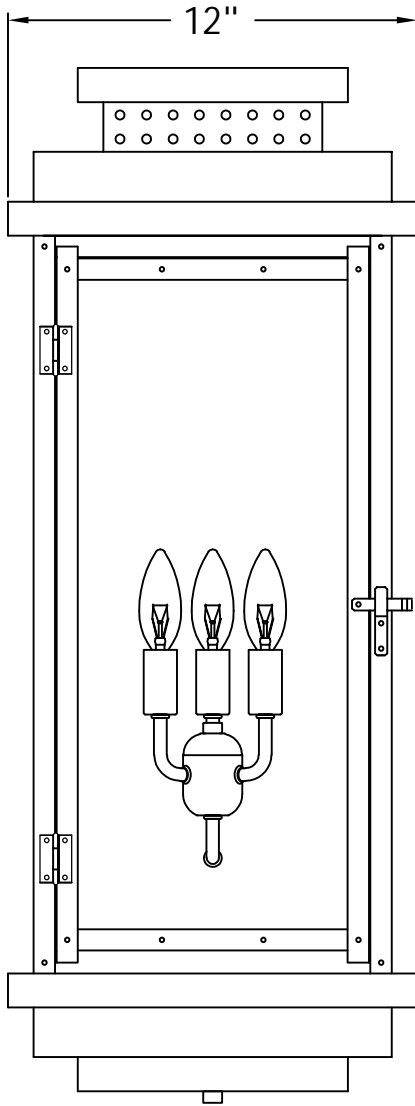

CONTEMPO FLUSH 31 Electric(FCO-31E)

The CopperSmith (BDT)		
Product Description	Drawing Description	9152 Hard Drive
Sockets:3-E12 Candelabra	REV:A/0	Foley Alabama 36536
Watts:3-60W	Date:04/16/2021	SKU Number:FCO-31E
	Drawing by:Jason Huang	Product Name:Contempo Flush 31 Electric