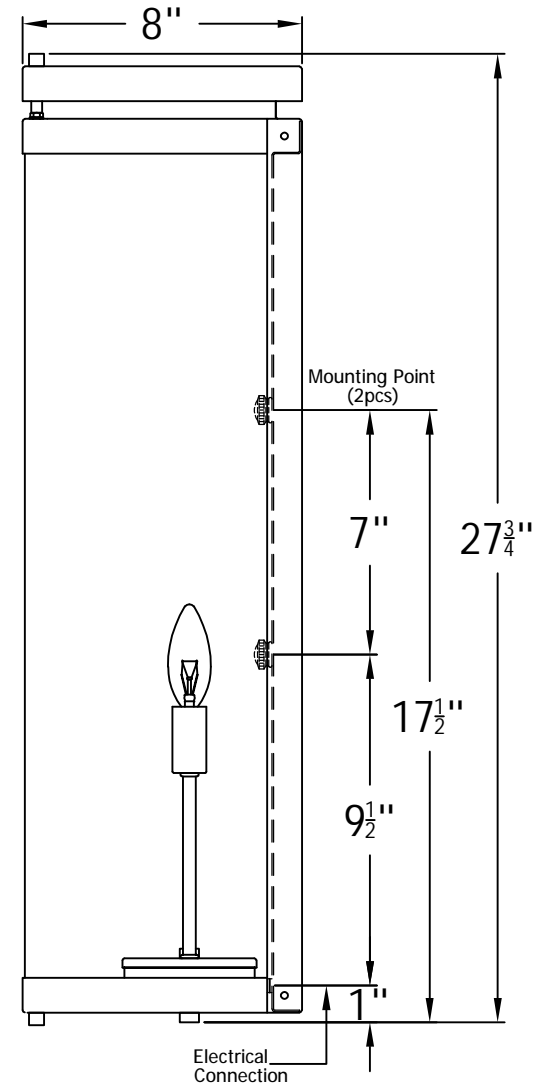

## The CopperSmith

Product Description	Drawing Description	<u>9152 Hard Drive</u>
Sockets:2-E12 Candelabra	REV:A/0	Foley Alabama 36536
Watts:2-60W	Date:11/11/2021	SKU Number:FAU-30E
	Drawing by:Jason Huang	Product Name:Austin Flush 30 Electeic