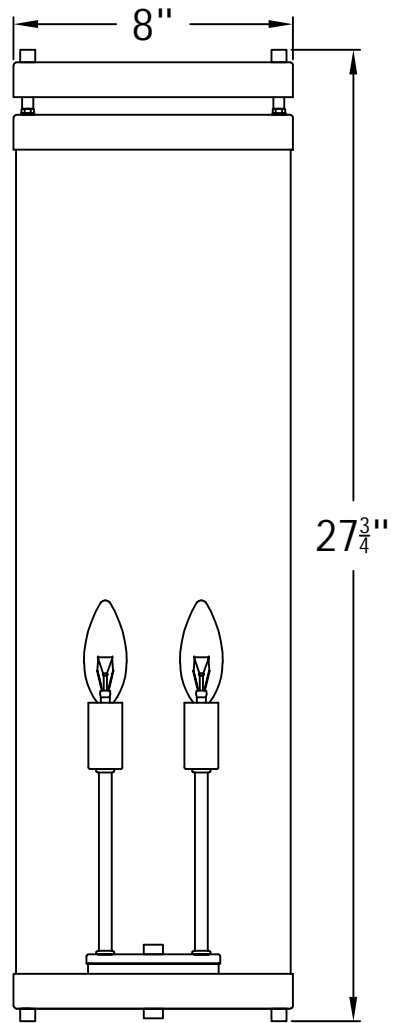

# Austin Flush 30 Electeic(FAU-30E)

## The CopperSmith

Product Description	Drawing Description	<u>9152 Hard Drive</u>
Sockets:2-E12 Candelabra	REV:A/0	Foley Alabama 36536
Watts:2-60W	Date:11/11/2021	SKU Number:FAU-30E
	Drawing by:Jason Huang	Product Name:Austin Flush 30 Electeic