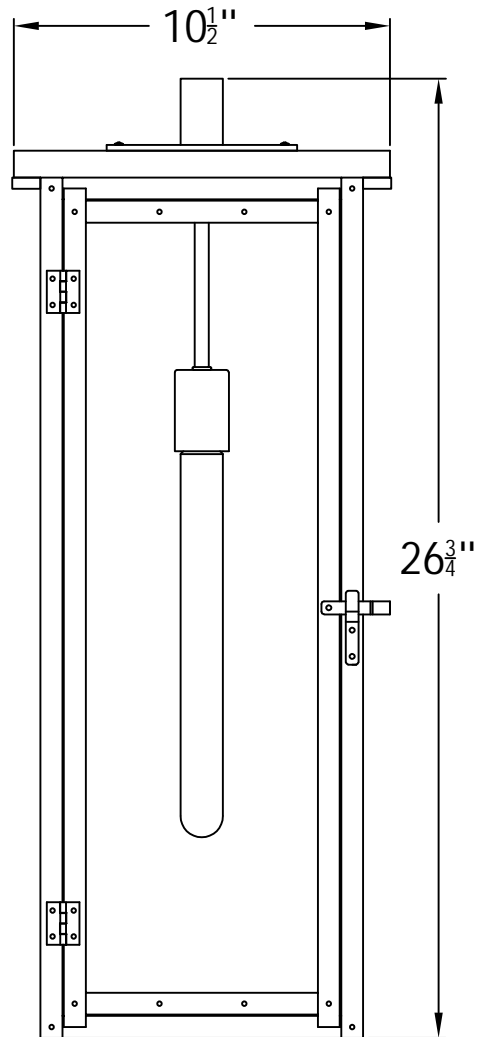

## DINARDI 27 Electric (DN-27E) Wall Mount

### The CopperSmith

Product Description	Drawing Description	9152 Hard Drive
Sockets:1-TB12	REV:A/0	Foley Alabama 36536
Watts:1-40W	Date:11/12/2021	SKU Number:DN-27E
	Drawing by:Jason Huang	Product Name:Dinardi 27 Electric