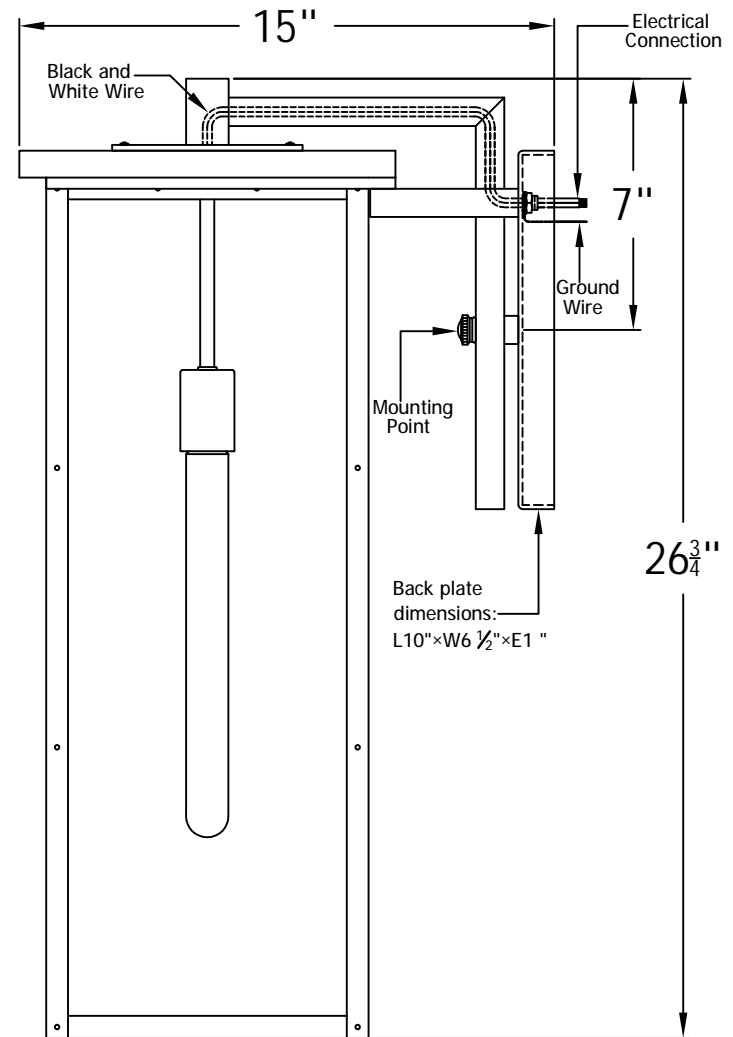

## DINARDI 27 Electric (DN-27E) Wall Mount

### The CopperSmith

Product Description	Drawing Description	9152 Hard Drive
Sockets:1-TB12	REV:A/0	Foley Alabama 36536
Watts:1-40W	Date:11/12/2021	SKU Number:DN-27E
	Drawing by:Jason Huang	Product Name:Dinardi 27 Electric