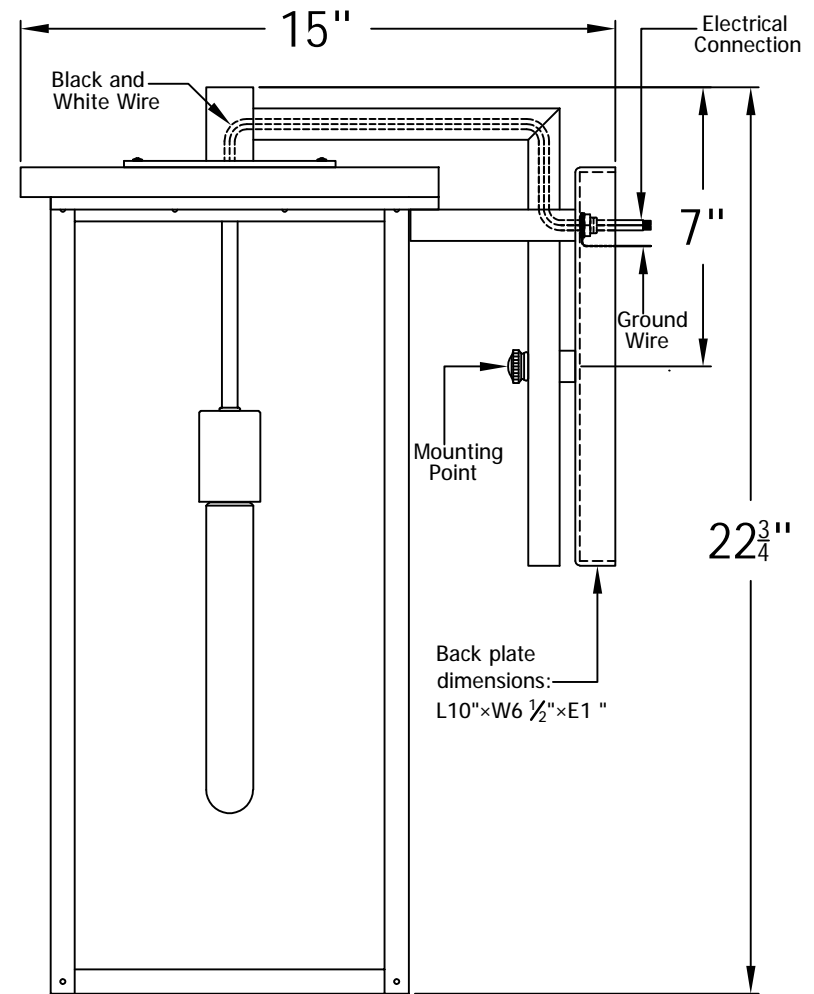

## DINARDI 23 Electric (DN-23E) Wall Mount

### The CopperSmith

Product Description	Drawing Description	9152 Hard Drive
Sockets: 1-TB9	REV: A/0	Foley Alabama 36536
Watts: 1-40W	Date: 11/12/2021	SKU Number: DN-23E
	Drawing by: Jason Huang	Product Name: Dinardi 23 Electric