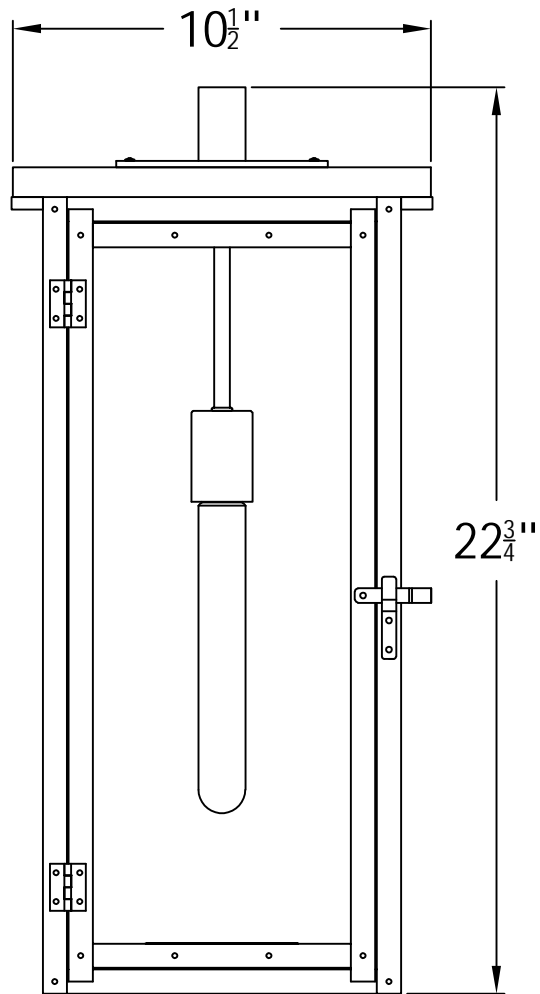

## DINARDI 23 Electric (DN-23E) Wall Mount

### The CopperSmith

Product Description	Drawing Description	9152 Hard Drive
Sockets: 1-TB9	REV: A/0	Foley Alabama 36536
Watts: 1-40W	Date: 11/12/2021	SKU Number: DN-23E
	Drawing by: Jason Huang	Product Name: Dinardi 23 Electric