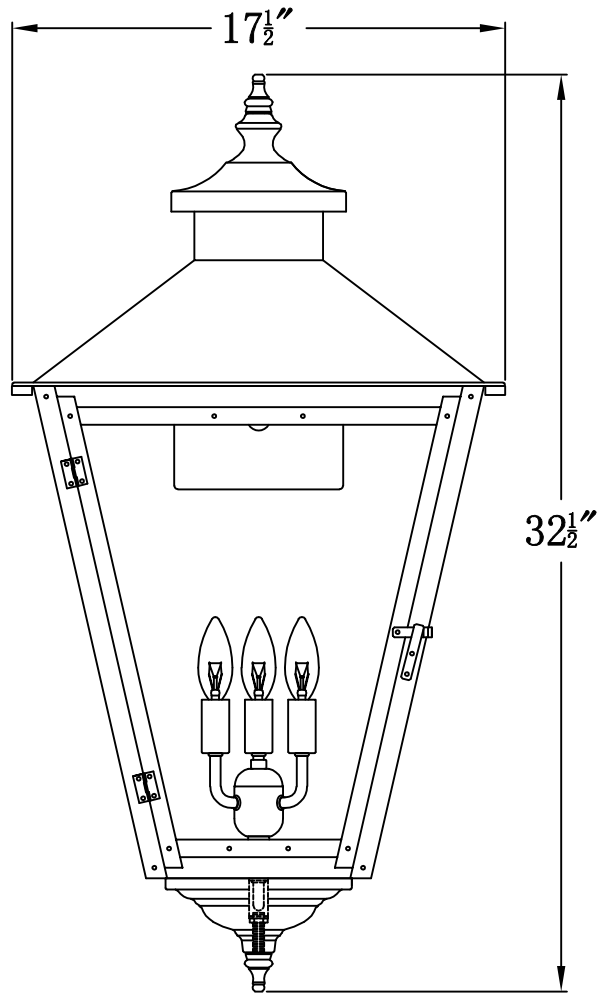

CONCEPTION STREET 44 Electric (CS-44E)
Standard Wall Mount

The CopperSmith

Product Description	Drawing Description	9152 Hard Drive
Sockets:3-E12 Candleabra	REV:A/0	Foley Alabama 36536
Watts:3-60W	Date:08/12/2021	SKU Number:CS-44E
	Drawing by:Jason Huang	Product Name:Conception Street 44 Electric