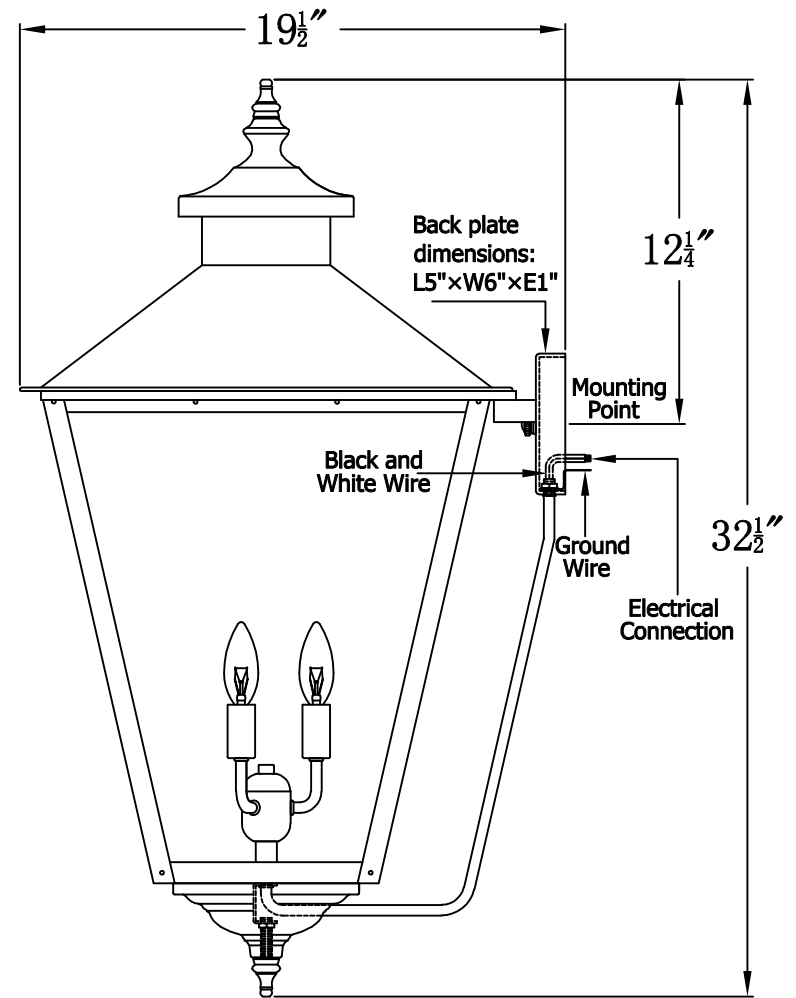

CONCEPTION STREET 44 Electric (CS-44E)
Standard Wall Mount

The CopperSmith

Product Description	Drawing Description	9152 Hard Drive
Sockets:3-E12 Candleabra	REV:A/0	Foley Alabama 36536
Watts:3-60W	Date:08/12/2021	SKU Number:CS-44E
	Drawing by:Jason Huang	Product Name:Conception Street 44 Electric