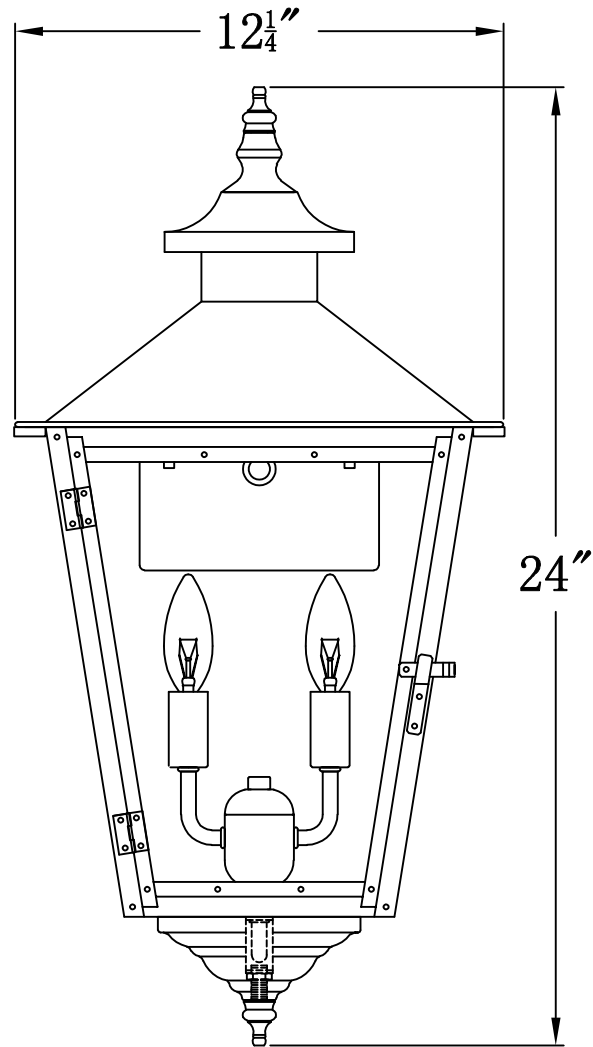

CONCEPTION STREET 42 Electric (CS-42E)  
Standard Wall Mount

The CopperSmith

|                          |                        |  |
|--------------------------|------------------------|--|
| Product Description      | Drawing Description    | 9152 Hard Drive                            |
| Sockets:2-E12 Candelabra | REV:A/0                | Foley Alabama 36536                        |
| Watts:2-60W              | Date:08/04/2021        | SKU Number:CS-42E                          |
|                          | Drawing by:Jason Huang | Product Name:Conception Street 42 Electric |