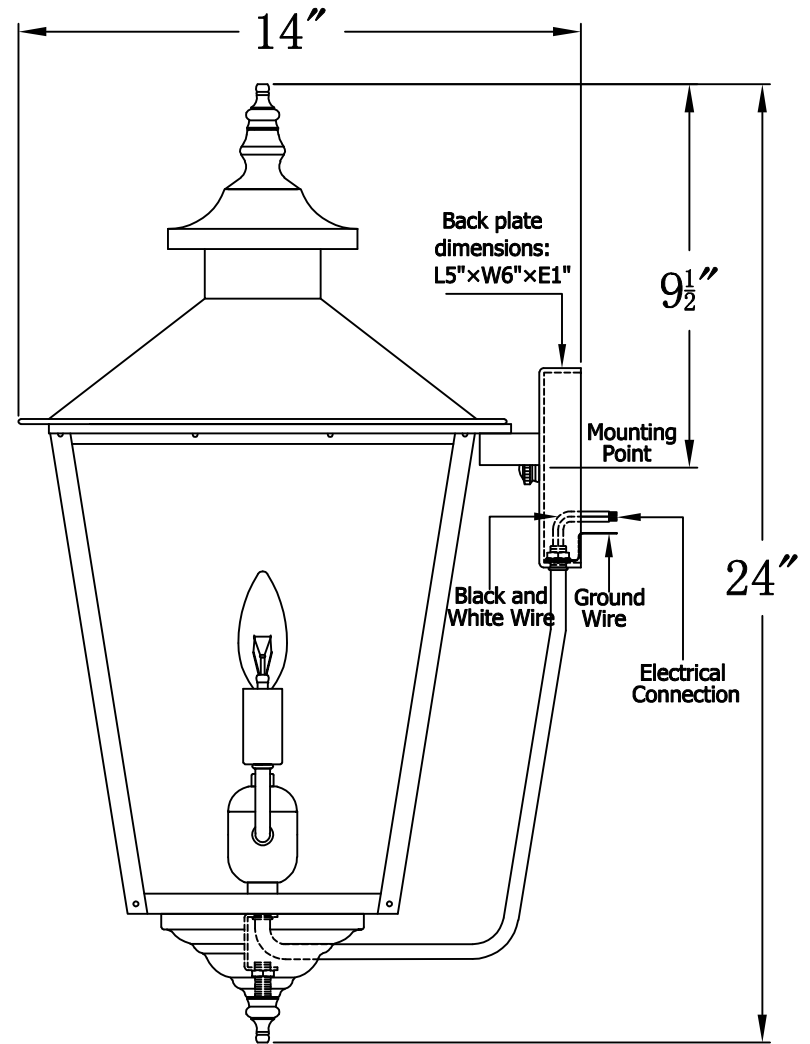

CONCEPTION STREET 42 Electric (CS-42E)  
Standard Wall Mount

The CopperSmith

|                          |                        |  |
|--------------------------|------------------------|--|
| Product Description      | Drawing Description    | 9152 Hard Drive                            |
| Sockets:2-E12 Candelabra | REV:A/0                | Foley Alabama 36536                        |
| Watts:2-60W              | Date:08/04/2021        | SKU Number:CS-42E                          |
|                          | Drawing by:Jason Huang | Product Name:Conception Street 42 Electric |