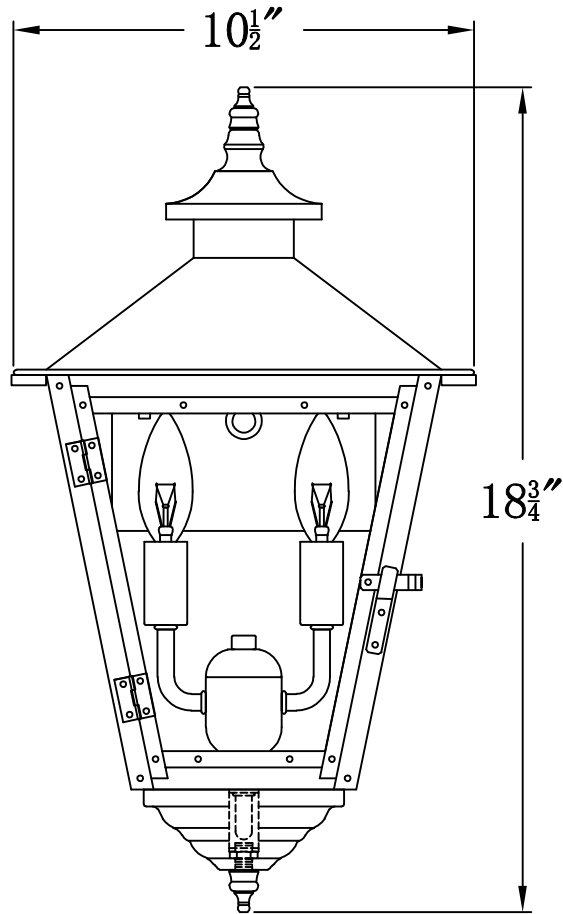

CONCEPTION STREET 41 Electric (CS-41E)
Standard Wall Mount

The CopperSmith

Product Description	Drawing Description	9152 Hard Drive
Sockets:2-E12 Candelabra	REV:A/0	Foley Alabama 36536
Watts:2-60W	Date:7/24/2021	SKU Number:CS-41E
	Drawing by:Jason Huang	Product Name:Conception Street 41 Electric