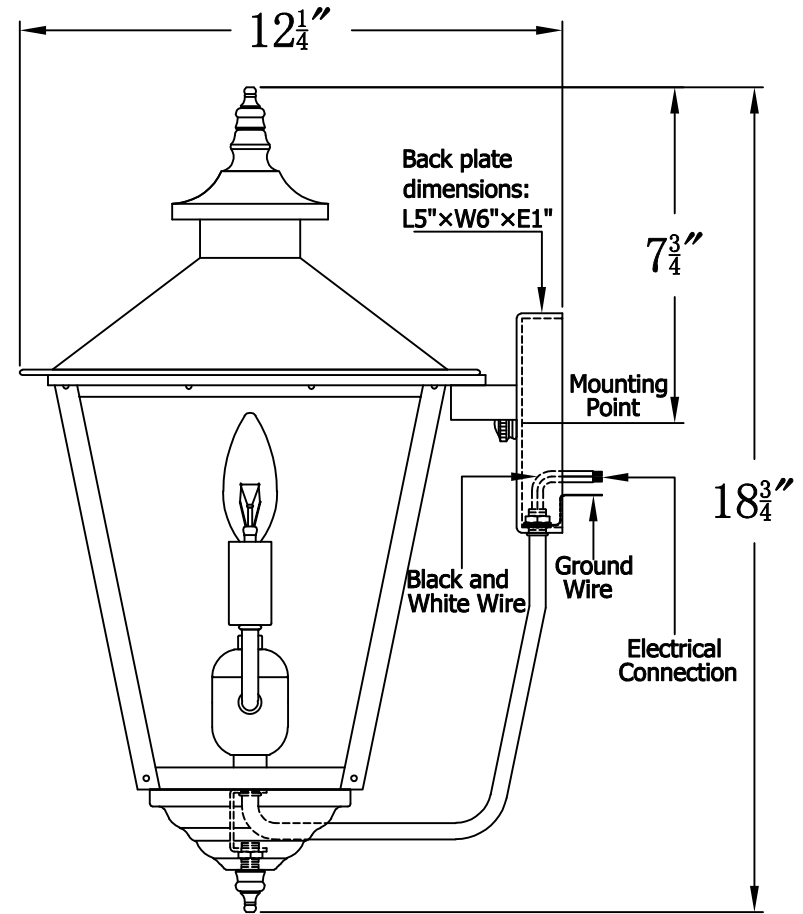

CONCEPTION STREET 41 Electric (CS-41E)
Standard Wall Mount

The CopperSmith

Product Description	Drawing Description	9152 Hard Drive
Sockets:2-E12 Candelabra	REV:A/0	Foley Alabama 36536
Watts:2-60W	Date:7/24/2021	SKU Number:CS-41E
	Drawing by:Jason Huang	Product Name:Conception Street 41 Electric