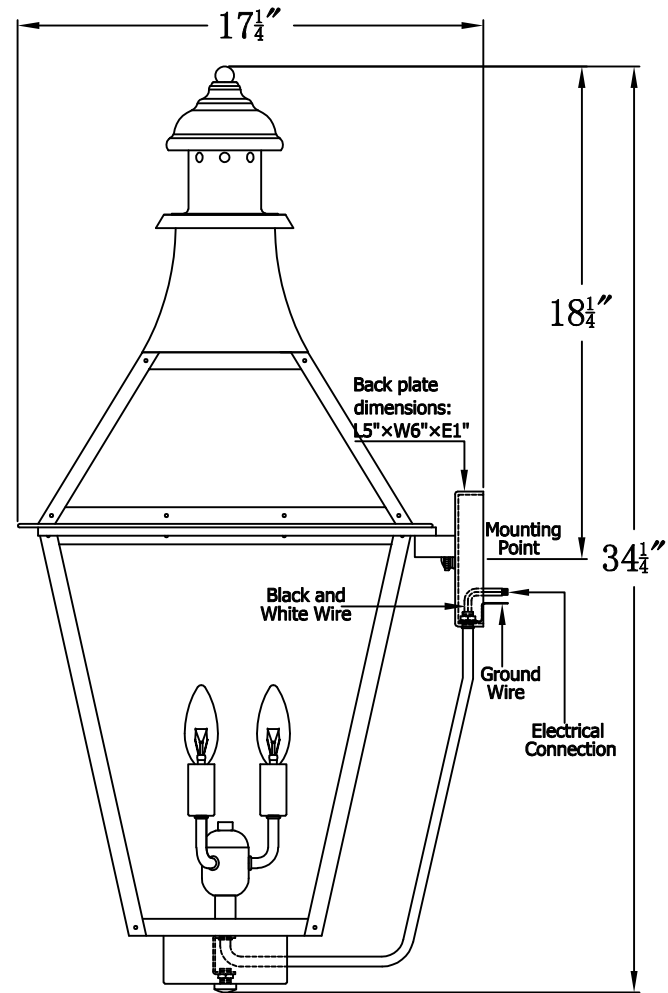

CREOLE 33 Electric (CR-33E)
Standard Wall Mount

The CopperSmith

Product Description	Drawing Description	9152 Hard Drive
Sockets:3-E12 Candelabra	REV:A/0	Foley Alabama 36536
Watts:3-60W	Date:12/23/2021	SKU Number:CR-33E
	Drawing by:Jason Huang	Product Name:Creole 33 Electric