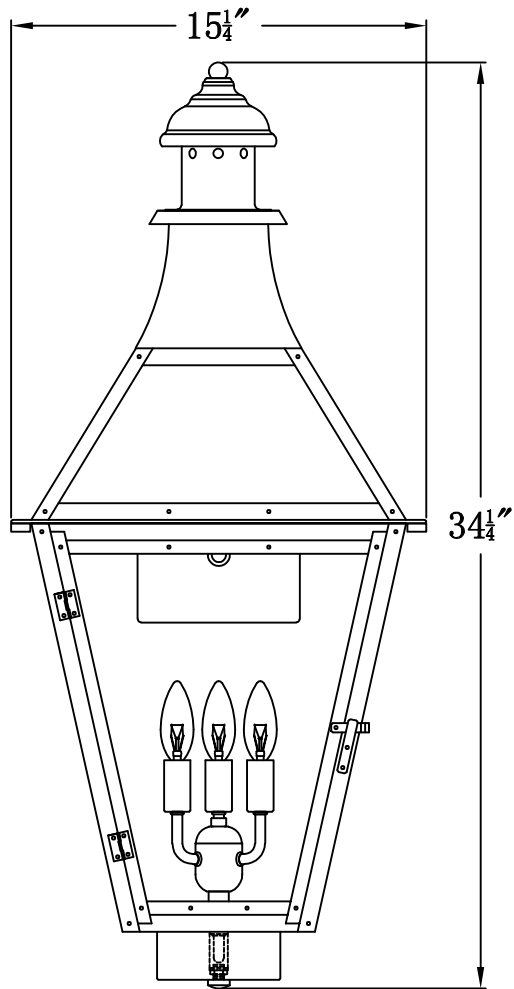

CREOLE 33 Electric (CR-33E)
Standard Wall Mount

The CopperSmith

Product Description	Drawing Description	9152 Hard Drive
Sockets:3-E12 Candelabra	REV:A/0	Foley Alabama 36536
Watts:3-60W	Date:12/23/2021	SKU Number:CR-33E
	Drawing by:Jason Huang	Product Name:Creole 33 Electric