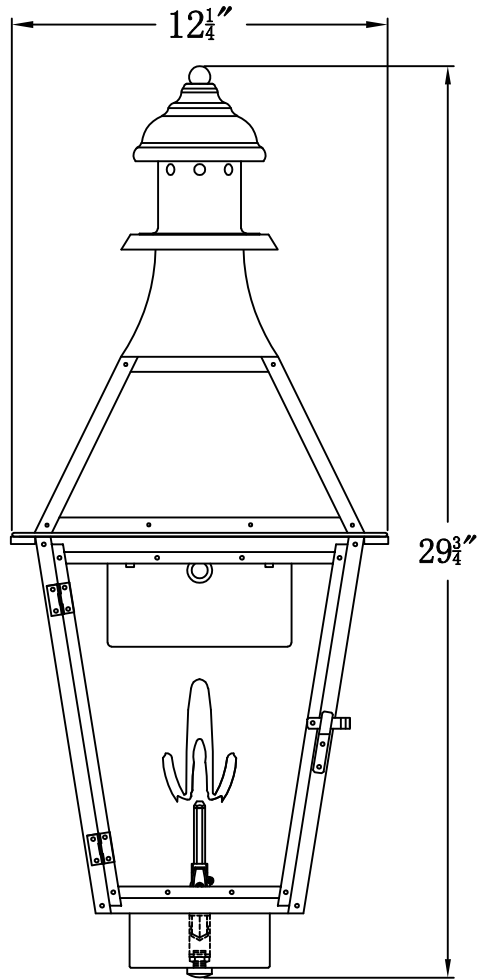

CREOLE 27 Gas (CR-27G)
Standard Wall Mount

The CopperSmith

Product Description	Drawing Description	9152 Hard Drive
Burner:Single	REV:A/0	Foley Alabama 36536
Gas Valve Name:VNG(P)50	Date:12/01/2021	SKU Number:CR-27G
	Drawing by:Jason Huang	Product Name:Creole 27 Gas