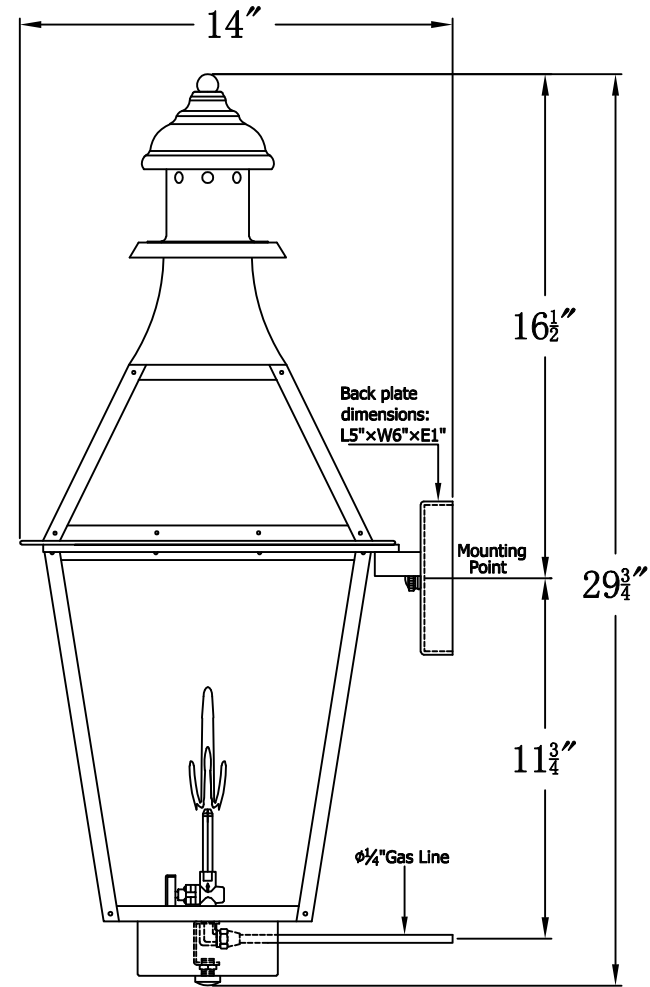

CREOLE 27 Gas (CR-27G)
Standard Wall Mount

The CopperSmith

Product Description	Drawing Description	9152 Hard Drive
Burner:Single	REV:A/0	Foley Alabama 36536
Gas Valve Name:VNG(P)50	Date:12/01/2021	SKU Number:CR-27G
	Drawing by:Jason Huang	Product Name:Creole 27 Gas