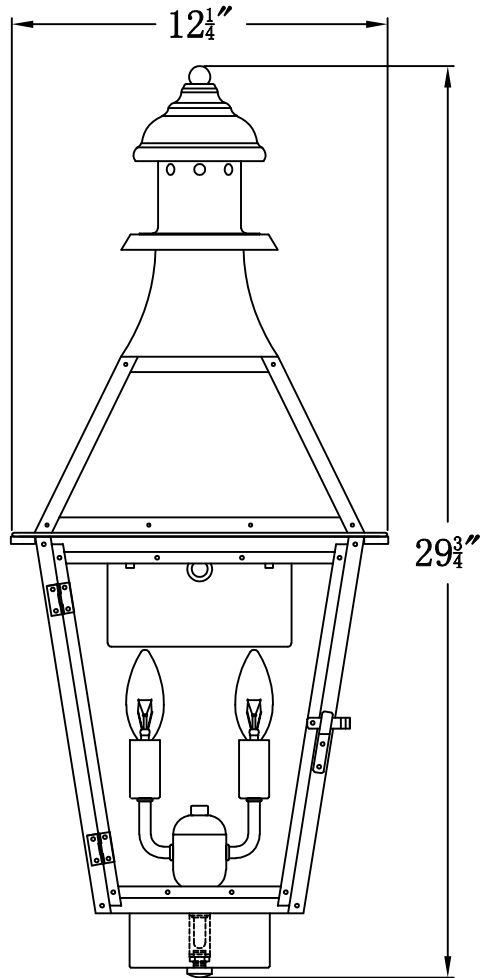

CREOLE 27 Electric (CR-27E) Standard Wall Mount

The CopperSmith

Product Description	Drawing Description	9152 Hard Drive
Sockets:2-E12 Candleabra	REV:A/0	Foley Alabama 36536
Watts:2-60W	Date:12/01/2021	SKU Number:CR-27E
	Drawing by:Jason Huang	Product Name:Creole 27 Electric