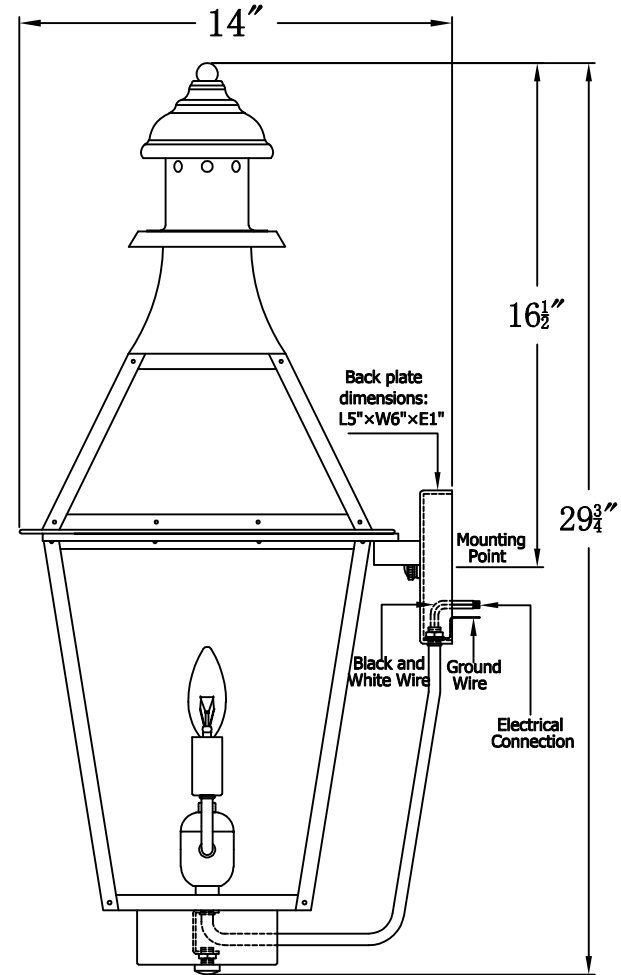

CREOLE 27 Electric (CR-27E) Standard Wall Mount

The CopperSmith

Product Description	Drawing Description	9152 Hard Drive
Sockets:2-E12 Candleabra	REV:A/0	Foley Alabama 36536
Watts:2-60W	Date:12/01/2021	SKU Number:CR-27E
	Drawing by:Jason Huang	Product Name:Creole 27 Electric