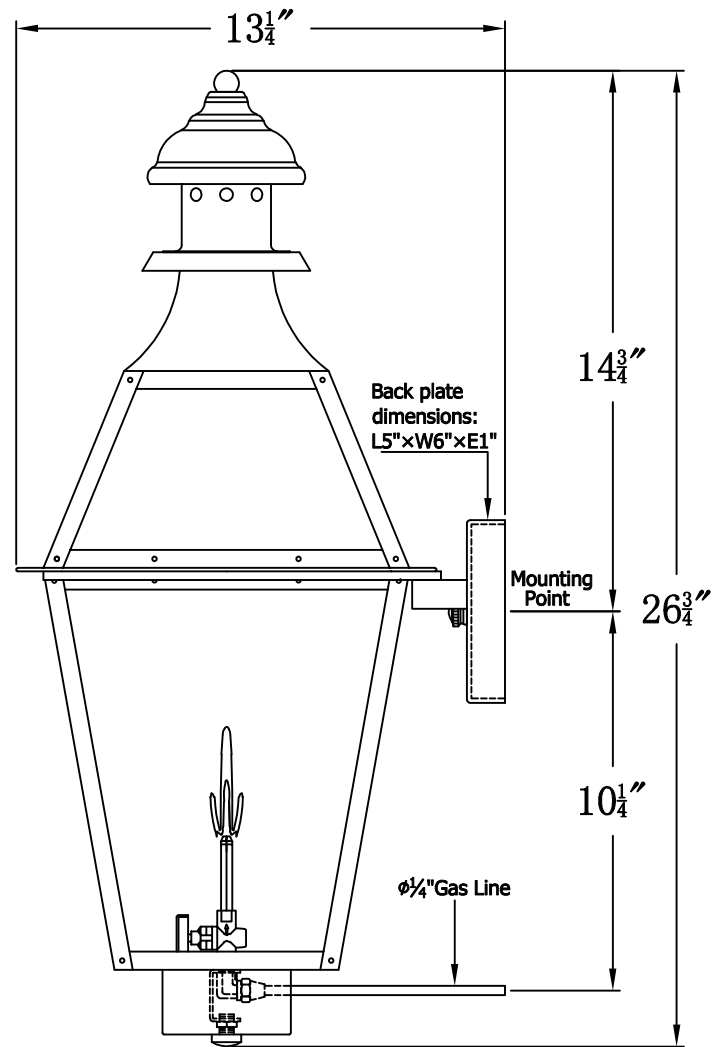

CREOLE 24 Gas (CR-24G)  
Standard Wall Mount

The CopperSmith

Product Description	Drawing Description	9152 Hard Drive
Burner:Single	REV:A/0	Foley Alabama 36536
Gas Valve Name:VNG(P)50	Date:11/23/2021	SKU Number:CR-24G
	Drawing by:Jason Huang	Product Name:Creole 24 Gas