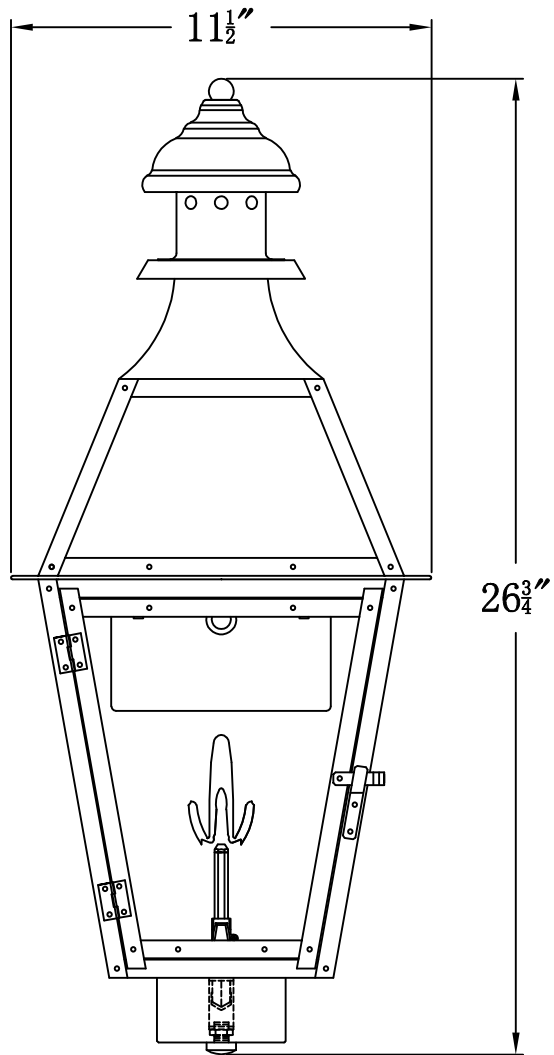

CREOLE 24 Gas (CR-24G)  
Standard Wall Mount

The CopperSmith

Product Description	Drawing Description	9152 Hard Drive
Burner:Single	REV:A/0	Foley Alabama 36536
Gas Valve Name:VNG(P)50	Date:11/23/2021	SKU Number:CR-24G
	Drawing by:Jason Huang	Product Name:Creole 24 Gas