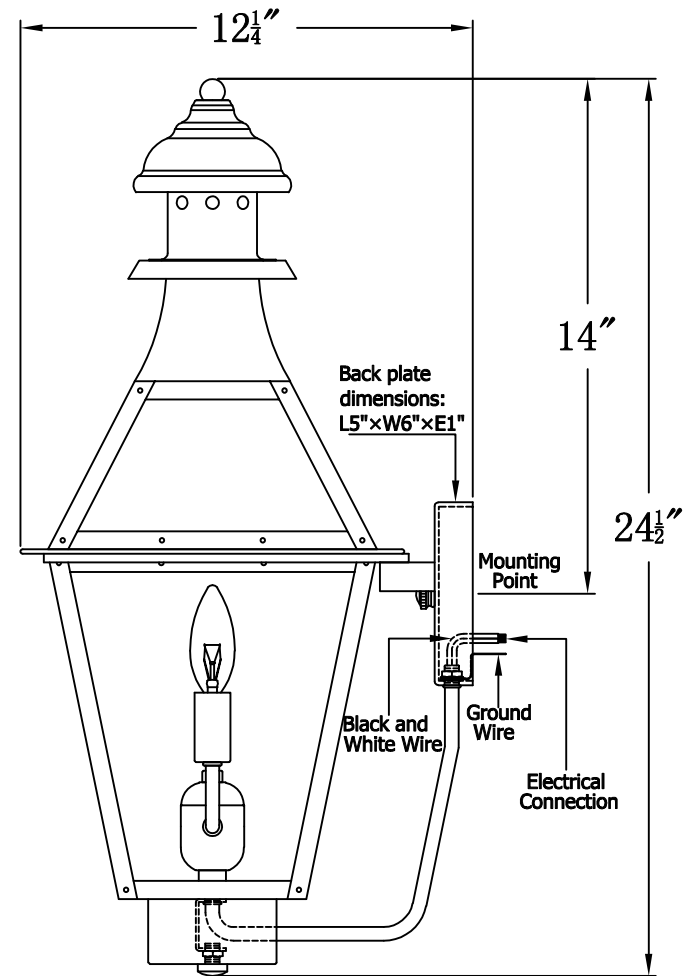

CREOLE 22 Electric (CR-22E)
Standard Wall Mount

The CopperSmith

| | | |
|--------------------------|------------------------|---------------------------------|
| Product Description | Drawing Description | 9152 Hard Drive |
| Sockets:2-E12 Candelabra | REV:A/0 | Foley Alabama 36536 |
| Watts:2-60W | Date:11/19/2021 | SKU Number:CR-22E |
| | Drawing by:Jason Huang | Product Name:Creole 22 Electric |