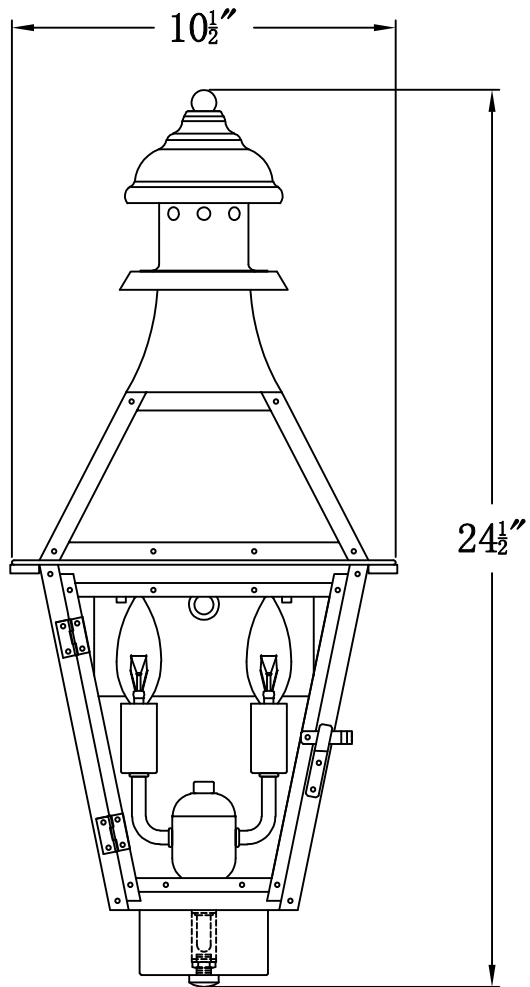

CREOLE 22 Electric (CR-22E)
Standard Wall Mount

The CopperSmith

| | | |
|--------------------------|------------------------|---------------------------------|
| Product Description | Drawing Description | 9152 Hard Drive |
| Sockets:2-E12 Candelabra | REV:A/0 | Foley Alabama 36536 |
| Watts:2-60W | Date:11/19/2021 | SKU Number:CR-22E |
| | Drawing by:Jason Huang | Product Name:Creole 22 Electric |